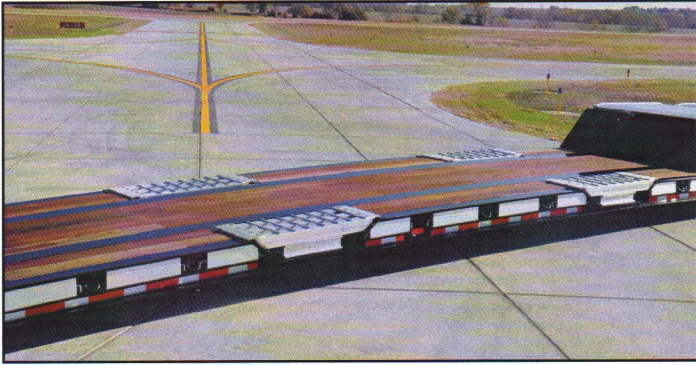

MODEL 835 COTTON HARVESTER

- 32' Lower Deck
- Tandem Axle
- Air Ride is Standard

- Well-Filler Standard
- Optional 3rd Axle Flip

Proven Solutions for Your Hauling Needs!

Eastern Wrecker Sales, Inc

www.easternwrecker.com - 919-553-4038

Standard & Optional Equipment / Features

Model 835 Well Option

Road Transport with Filler Supports

Well-Filler

Well-Filler with Support

Well Open with Outrigger Out

Front View with Outrigger Out and Well-Fillers In