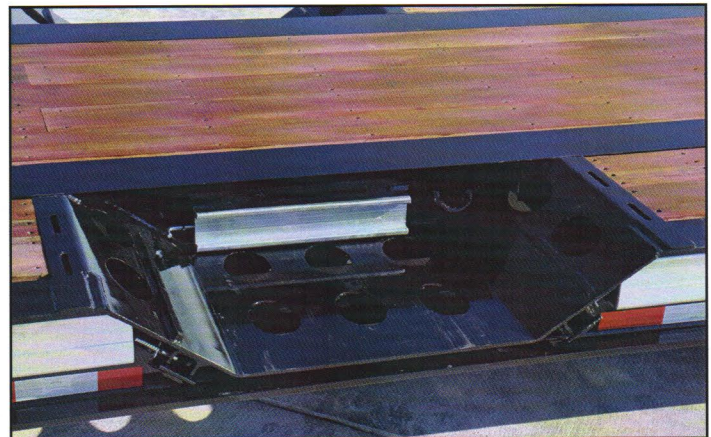

MODEL 835 COTTON HARVESTER

- 32' Lower Deck
- Tandem Axle
- Air Ride is Standard

- Well-Filler Standard
- Optional 3rd Axle Flip

Proven Solutions for Your Hauling Needs!

Eastern Wrecker Sales, Inc

www.easternwrecker.com - 919-553-4038

Standard & Optional Equipment / Features

Model 835 Well Option

Road Transport with Filler Supports

Well-Filler

Well-Filler with Support

Well Open with Outrigger Out

Front View with Outrigger Out and Well-Fillers In