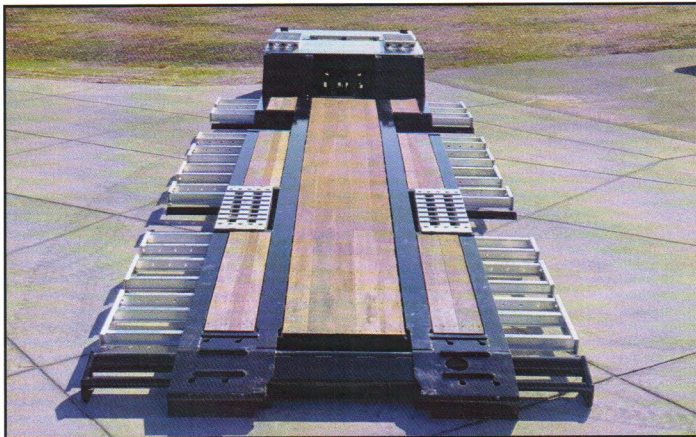

MODEL 835 COTTON HARVESTER

- 32' Lower Deck
- Tandem Axle
- Air Ride is Standard

- Well-Filler Standard
- Optional 3rd Axle Flip

Proven Solutions for Your Hauling Needs!

Eastern Wrecker Sales, Inc

www.easternwrecker.com - 919-553-4038

Standard & Optional Equipment / Features

Model 835 Well Option

Road Transport with Filler Supports

Well-Filler

Well-Filler with Support

Well Open with Outrigger Out

Front View with Outrigger Out and Well-Fillers In