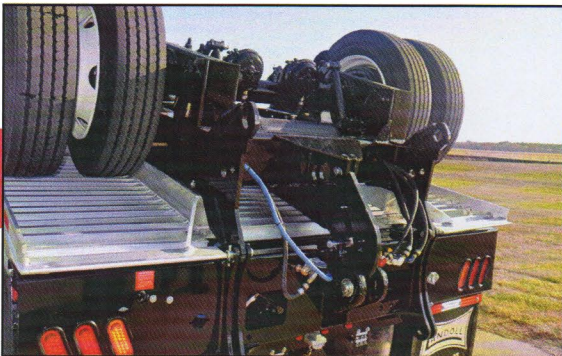

MODEL 835 COTTON HARVESTER

- 32' Lower Deck
- Tandem Axle
- Air Ride is Standard

- Well-Filler Standard
- Optional 3rd Axle Flip

Proven Solutions for Your Hauling Needs!

Eastern Wrecker Sales, Inc

www.easternwrecker.com - 919-553-4038

Standard & Optional Equipment / Features

Model 835 Well Option

Road Transport with Filler Supports

Well-Filler

Well-Filler with Support

Well Open with Outrigger Out

Front View with Outrigger Out and Well-Fillers In