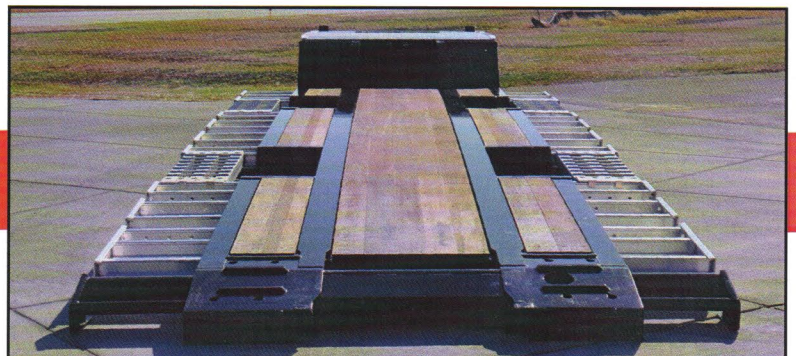

MODEL 835 COTTON HARVESTER

- 32' Lower Deck
- Tandem Axle
- Air Ride is Standard

- Well-Filler Standard
- Optional 3rd Axle Flip

Proven Solutions for Your Hauling Needs!

Eastern Wrecker Sales, Inc

www.easternwrecker.com - 919-553-4038

Standard & Optional Equipment / Features

Model 835 Well Option

Road Transport with Filler Supports

Well-Filler

Well-Filler with Support

Well Open with Outrigger Out

Front View with Outrigger Out and Well-Fillers In