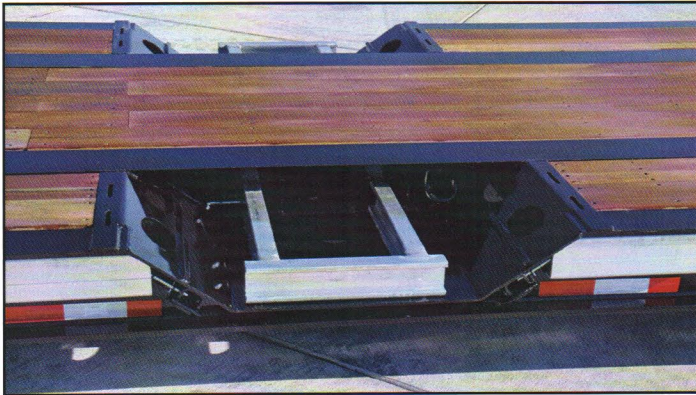

MODEL 835 COTTON HARVESTER

- 32' Lower Deck
- Tandem Axle
- Air Ride is Standard

- Well-Filler Standard
- Optional 3rd Axle Flip

Proven Solutions for Your Hauling Needs!

Eastern Wrecker Sales, Inc

www.easternwrecker.com - 919-553-4038

Standard & Optional Equipment / Features

Model 835 Well Option

Road Transport with Filler Supports

Well-Filler

Well-Filler with Support

Well Open with Outrigger Out

Front View with Outrigger Out and Well-Fillers In