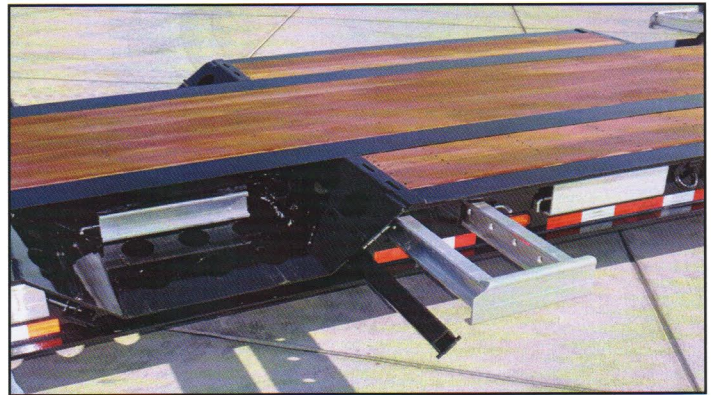

MODEL 835 COTTON HARVESTER

- 32' Lower Deck
- Tandem Axle
- Air Ride is Standard

- Well-Filler Standard
- Optional 3rd Axle Flip

Proven Solutions for Your Hauling Needs!

Eastern Wrecker Sales, Inc

www.easternwrecker.com - 919-553-4038

Standard & Optional Equipment / Features

Model 835 Well Option

Road Transport with Filler Supports

Well-Filler

Well-Filler with Support

Well Open with Outrigger Out

Front View with Outrigger Out and Well-Fillers In