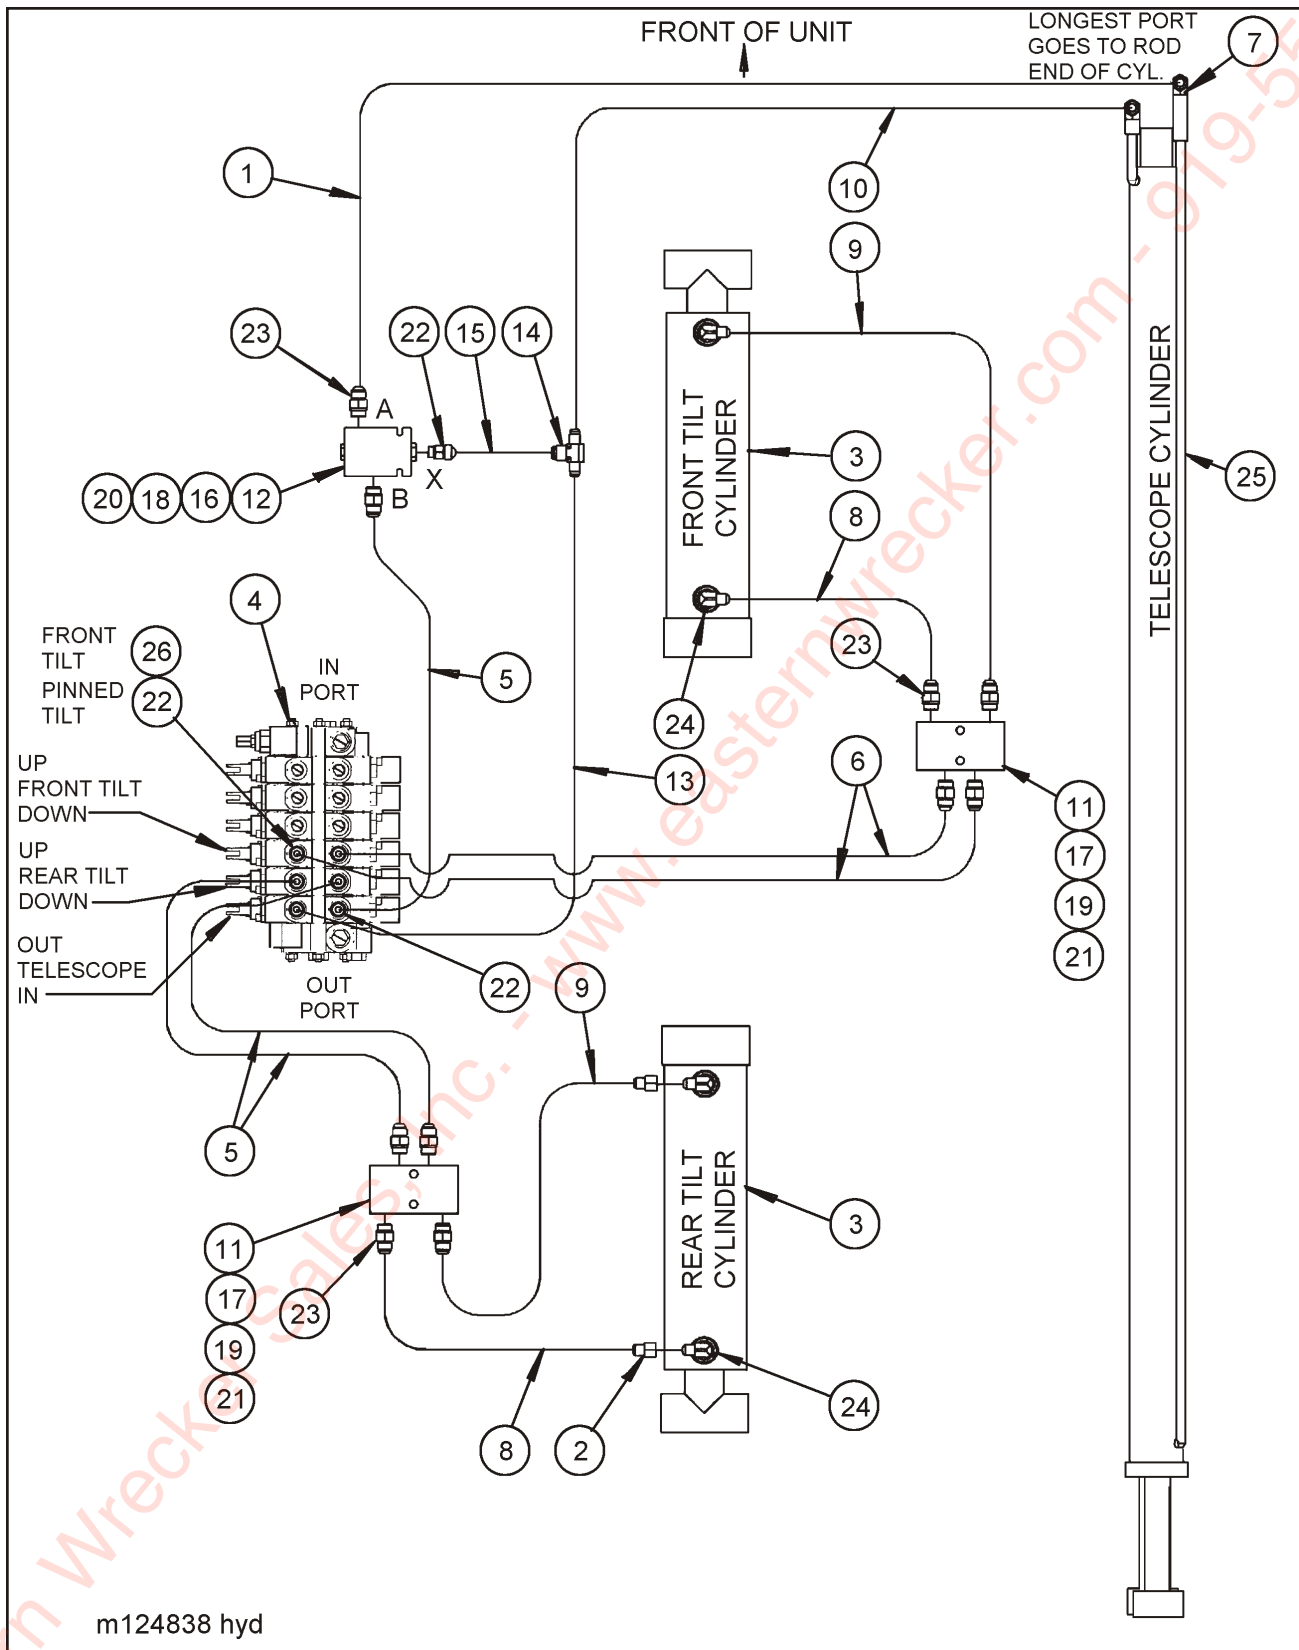

Figure 1-16 Wheellift Hydraulic Assembly

WHEELIFT HYDRAULIC ASSEMBLY

ITEM	PART NO.	DESCRIPTION	QTY.		
	124839	WHEELIFT ASSEMBLY	*		
	124840	WHEELIFT ASSEMBLY FRONT TILT	*		
	124841	WHEELIFT ASSEMBLY PINNED FRONT	*		
1	117259	HOSE ASSEMBLY 3/8 X 48	1	--	--
2	118165	ADAPTER, HYD	2	--	--
3	122434	CYLINDER, 4 X 10 CF WL (SEE PAGE 1-30)	1	1	--
4	122666	VALVE, HYD 6 SPOOL 2500PSI (SEE PAGE 1-13)	REF	REF	REF
5	123062	HOSE ASSEMBLY, 3/8 X 27	3	--	--
6	123066	HOSE ASSEMBLY, 3/8 X 62	--	2	--
7	123086	ADAPTER, 90	2	--	--
8	123550	HOSE ASSEMBLY, 3/8 X 27	1	1	--
9	123551	HOSE ASSEMBLY, 3/8 X 30	1	1	--
10	125659	HOSE ASSEMBLY, 3/8 X 48	1	--	--
11	124696	VALVE, CHECK DBL PILOT (NO PIECE PARTS)	1	1	--
12	124697	VALVE, CHK PIVOT SINGLE (NO PIECE PARTS)	1	--	--
13	125559	HOSE ASSEMBLY, 3/8 X 16	1	--	--
14	125560	ADAPTER, TEE	1	--	--
15	127803	HOSE ASSEMBLY, 3/8 X 10	1	--	--
16	1-512-010005-01	NUT, HEX LOCK 1/4-20 GRB	2	--	--
17	1-512-010005-05	NUT, HEX LOCK 3/8-16 GRB	4	4	--
18	1-654-010047-10	SCREW, HEX HEAD CAP 1/4-20 X 2 GR5	2	--	--
19	1-654-010051-09	SCREW, HEX HEAD CAP 3/8-16 X 2 GR5	2	2	--
20	1-861-010032-07	WASHER, FLAT 1/4W	2	--	--
21	1-861-010032-11	WASHER, FLAT 3/8W	2	6	--
22	202702-6-8S	ADAPTER	5	2	--
23	202702-8-8S	ADAPTER	6	4	--
24	2062-8-6S	ELBOW 90	2	2	--
25	3-242-010111	CYLINDER, 2-1/2 X 63 (SEE PAGE 1-31)	1	--	--
26	900598-6S	PLUG, O-RING	--	--	2