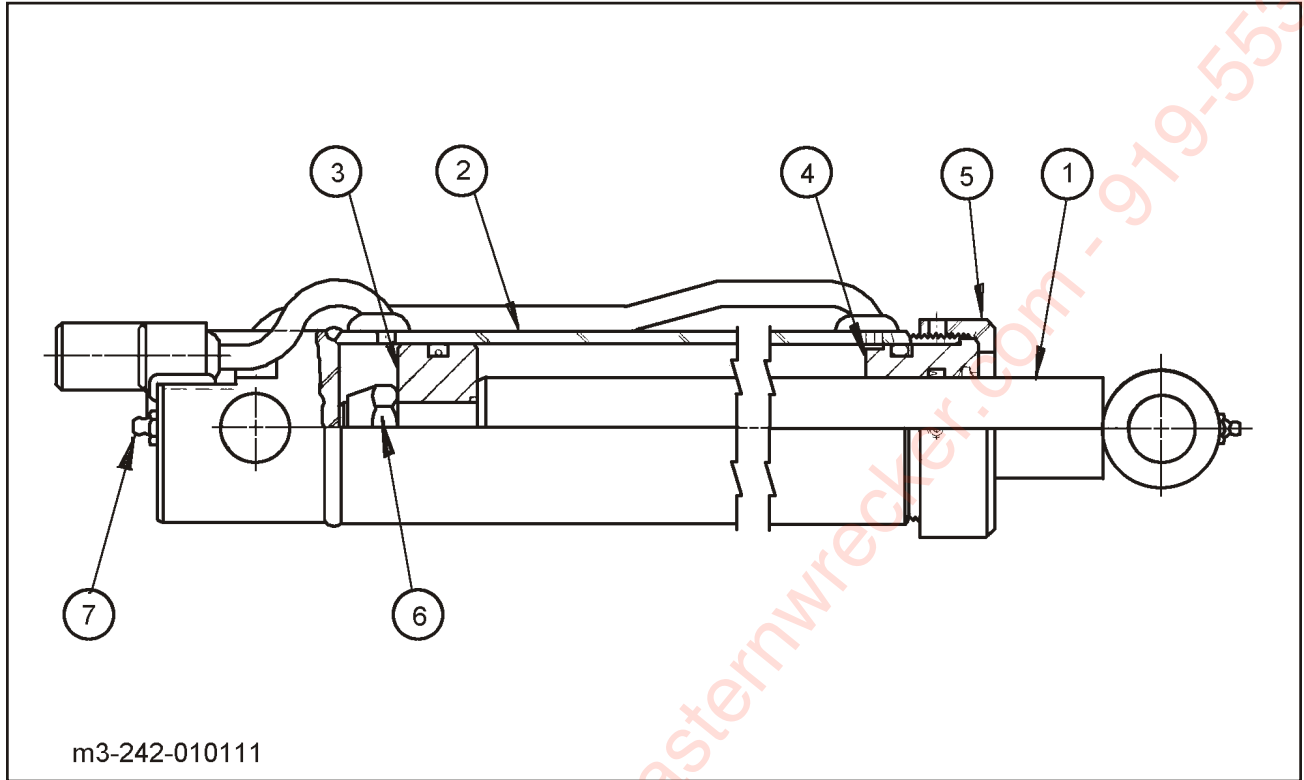

Figure 1-17 4 x 10 Hydraulic Cylinder Assembly

CYLINDER, HYDRAULIC 4 X 10

ITEM	PART NO.	DESCRIPTION	QTY.
	122434	CYLINDER, HYDRAULIC 4 X 10	
1	132095	PISTON ROD	1
2	----	BUTT & TUBE ASSEMBLY	1
3	132096	PISTON	1
4	132097	GLAND	1
5	220000212	LOCKNUT	1
6	200300040	PORT PLUG	2
7	125565	GREASE ZERK	2
	132098	PACKING KIT (CONTAINS ALL SEALS AND O-RINGS)	