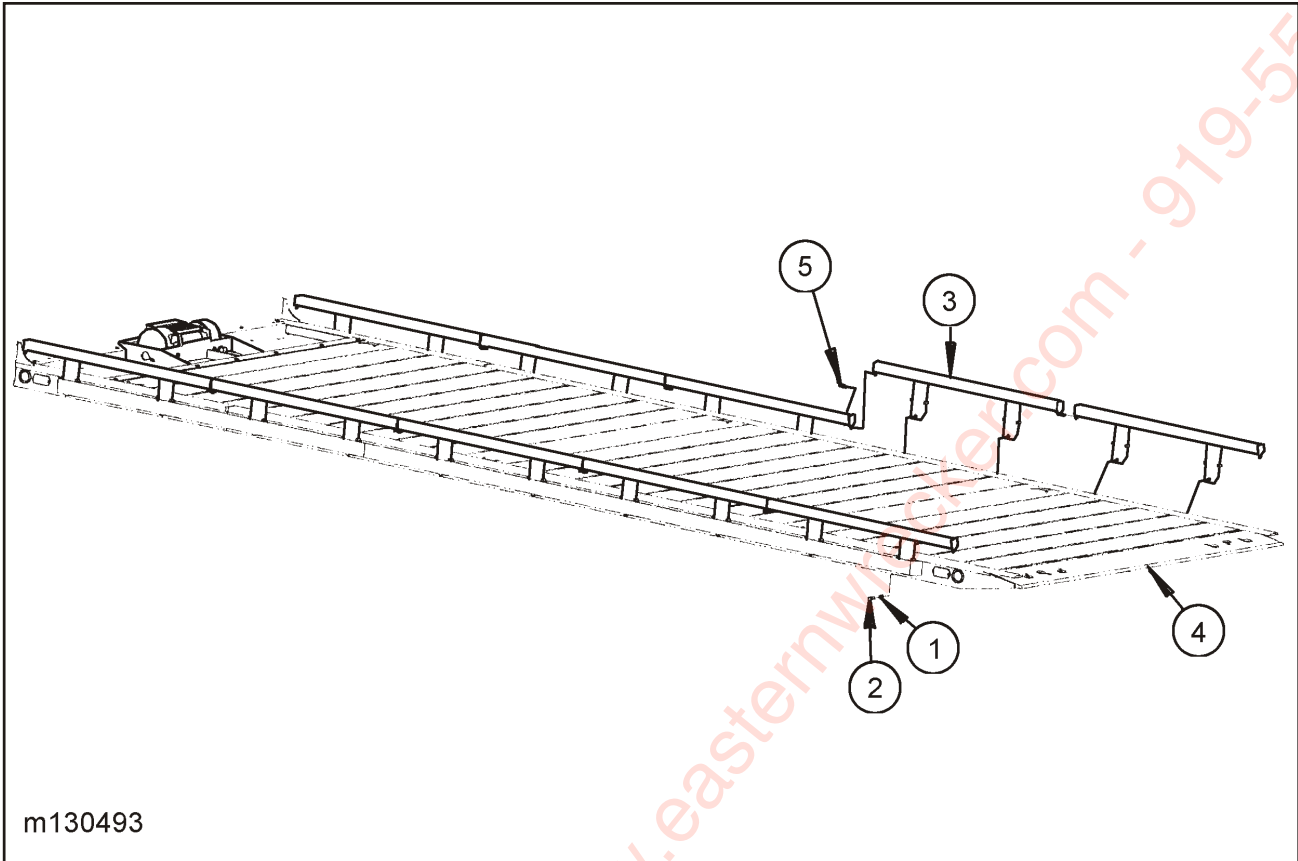

m130493

Figure 1-31 Steel on Aluminum Siderail Installation

STEEL ON ALUMINUM SIDERAIL INSTALLATION

ITEM	PART NO.	DESCRIPTION	QTY.
	130493	SIDERAIL INSTALLATION, STEEL ON ALUMINUM	
1	1-512-010007-09	NUT, HEX 1/2-13 GRB	20
2	1-654-010055-02	SCREW, HEX HEAD CAP 1/2-13 X 1-1/4 GR5	20
3	130476	SIDERAIL WELDMENT STEEL 48	10
4	130494	BED ASSEMBLY 22' ALUM FLAT W/ CR	REF
5	2-557-010009	LYNCH PIN	8