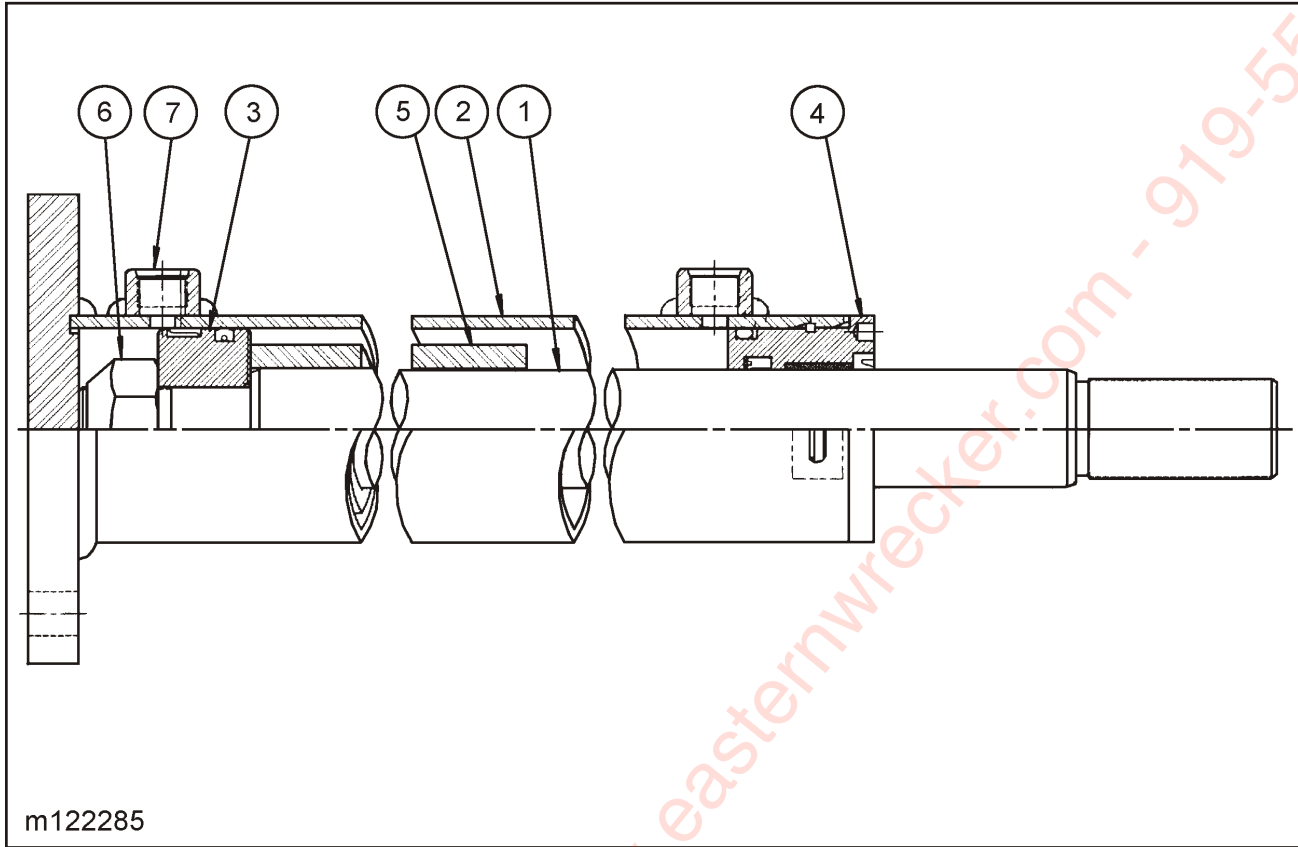

Figure 1-5 Hydraulic Valve Control Assembly

HYDRAULIC VALVE CONTROL ASSEMBLY

ITEM	PART NO.	DESCRIPTION	QTY.
	125014	FRAME ASSEMBLY	
1	95	KNOB	4
2	122906	BALL KNOB 1-3/8 RED W/ 3/8-24	2
3	123081	ROD NYLATRON 3/8 RD X 16-5/8	1
4	123717	ROD END, BALL JOINT 3/8	12
5	123745	ROD, CONTROL MIDDLE	3
6	123746	ROD, CONTROL RH	3
7	123801	STOP, TUBE HYD TILT	1
8	123802	STOP, ROD HYD TILT	1
9	123881	CONTROL WELDMENT ROD RH	3
10	123932	HANDLE, VALVE CONTROL CENTER	1
11	123933	HANDLE, VALVE CONTROL 2CD	1
12	123934	HANDLE, VALVE CONTROL OUTER	1
13	123935	ROD, CONTROL LH	3
14	1-557-010362-20	PIN, COTTER 3/32 X 1	12
15	1-557-010362-63	PIN, COTTER 1/4 X 2	2
16	1-512-010005-05	NUT, HEX LOCK 3/8-16 GRB	6
17	1-654-010051-05	SCREW, HEX HEAD CAP 3/8-16 X 1 GR5	6
18	3/8-24HFN	NUT, HEX FLANGE 3/8-24	12

Figure 1-6 3 x 108 Hydraulic Cylinder Assembly

CYLINDER, HYDRAULIC 3 X 108

ITEM	PART NO.	DESCRIPTION	QTY.
	122285	CYLINDER, HYDRAULIC 3 X 108	
1	131096	PISTON ROD	1
2	----	BUTT & TUBE ASSEMBLY	1
3	131097	PISTON	1
4	131098	GLAND	1
5	131099	SPACER	1
6	220000212	LOCKNUT 1-3/8 - 12	1
7	200300040	PORT PLUG	2
	122357	PACKING KIT (CONTAINS ALL SEALS AND O-RINGS)	