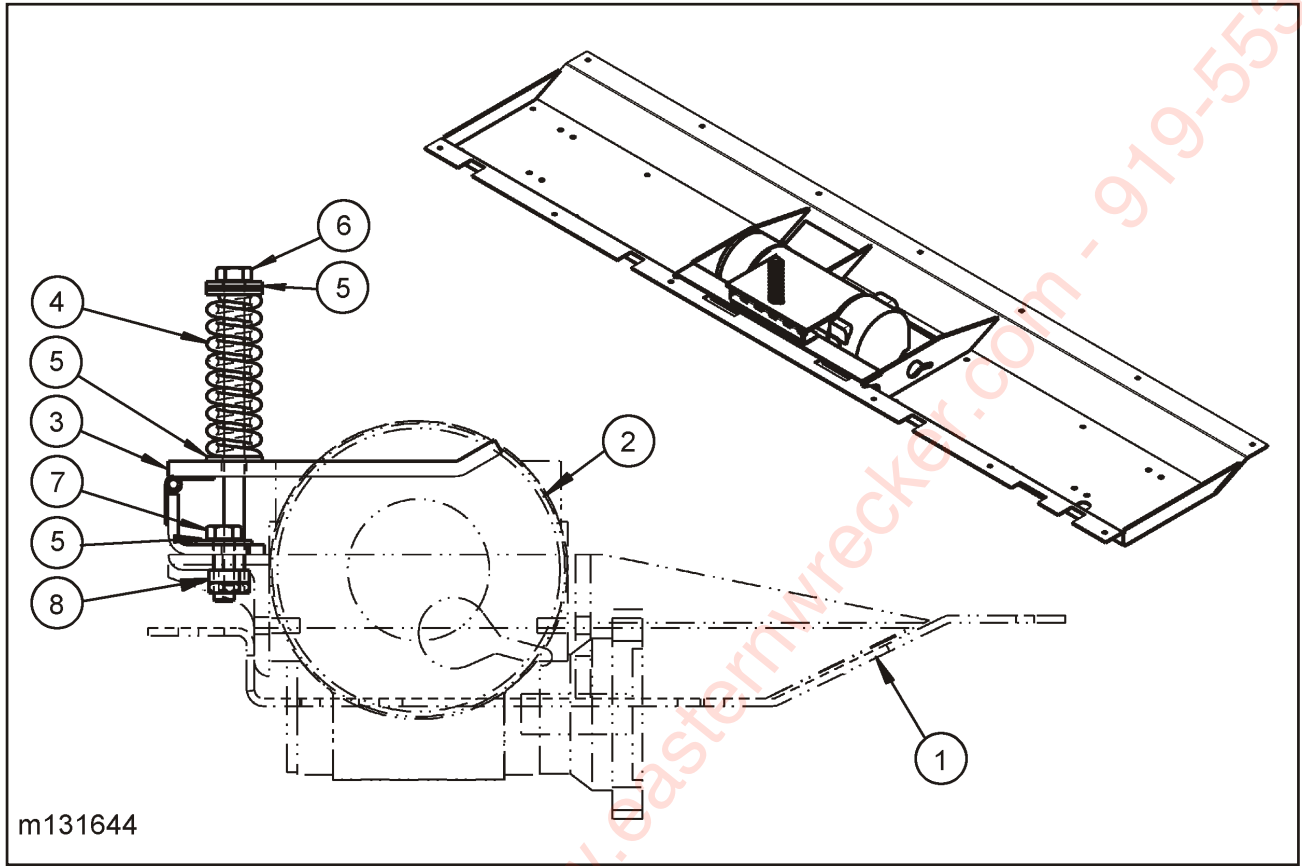

Figure 1-23 Winch Motor Assembly

WINCH MOTOR ASSEMBLY

ITEM	PART NO.	DESCRIPTION	QTY.
	3-481-010012	MOTOR HYDR 2.8 CI/R 2 BOLT	1
1	16292-088	SCREW CAP	4
2	22000-001	FLANGE MOUNTING (2 BOLT)	1
3	*9121-002	SEAL EXCLUSION	1
4	*22002-000	WASHER BACKUP	1
5	*9057-014	SEAL PRESSURE	1
6	*9091-001	SEAL	1
7	7462-000	RACE THRUST BEARING	1
8	7537-000	BEARING THRUST NEEDLE	1
9	7360-001	SHAFT STRAIGHT W/ WOODRUFF KEY	1
	14193-000	WOODRUFF KEY	1
10	201285-001	HOUSING O-RING PORTS	1
13	20111-002	DRIVE	1
14	*9086-005	SEAL	3
15	22808-000	PLATE SPACER	1
16	22801-004	GEROLER	1
17	23986-001	CAP END	1
19	1694-188	SCREW CAP	7
	60564-000	SEAL KIT (INCLUDES ITEMS MARKED *)	1