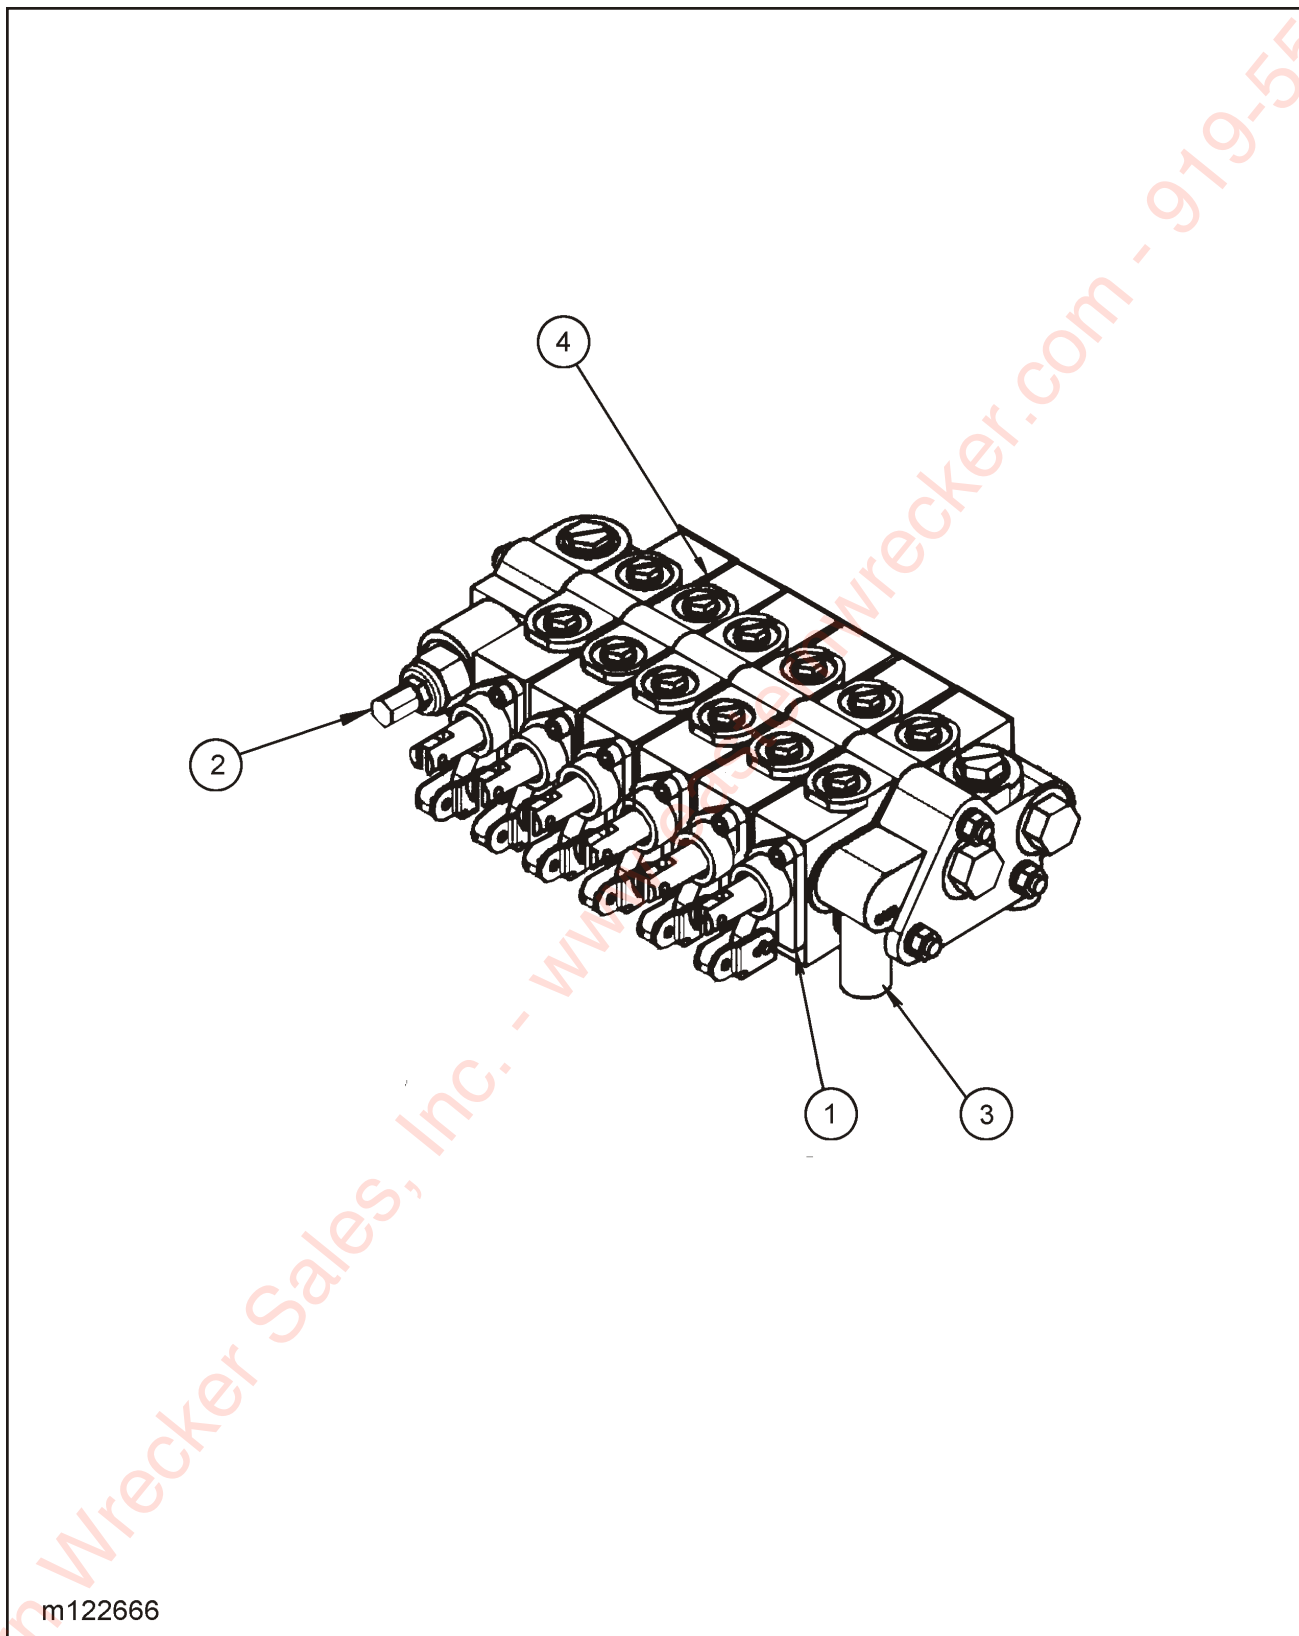

Figure 1-5 Hydraulic Valve Control Assembly

HYDRAULIC VALVE CONTROL ASSEMBLY

ITEM	PART NO.	DESCRIPTION	QTY.
	125014	FRAME ASSEMBLY	
1	95	KNOB	4
2	122906	BALL KNOB 1-3/8 RED W/ 3/8-24	2
3	123081	ROD NYLATRON 3/8 RD X 16-5/8	1
4	123717	ROD END, BALL JOINT 3/8	12
5	123745	ROD, CONTROL MIDDLE	3
6	123746	ROD, CONTROL RH	3
7	123801	STOP, TUBE HYD TILT	1
8	123802	STOP, ROD HYD TILT	1
9	123881	CONTROL WELDMENT ROD RH	3
10	123932	HANDLE, VALVE CONTROL CENTER	1
11	123933	HANDLE, VALVE CONTROL 2CD	1
12	123934	HANDLE, VALVE CONTROL OUTER	1
13	123935	ROD, CONTROL LH	3
14	1-557-010362-20	PIN, COTTER 3/32 X 1	12
15	1-557-010362-63	PIN, COTTER 1/4 X 2	2
16	1-512-010005-05	NUT, HEX LOCK 3/8-16 GRB	6
17	1-654-010051-05	SCREW, HEX HEAD CAP 3/8-16 X 1 GR5	6
18	3/8-24HFN	NUT, HEX FLANGE 3/8-24	12

Figure 1-6 3 x 108 Hydraulic Cylinder Assembly

CYLINDER, HYDRAULIC 3 X 108

ITEM	PART NO.	DESCRIPTION	QTY.
	122285	CYLINDER, HYDRAULIC 3 X 108	
1	131096	PISTON ROD	1
2	----	BUTT & TUBE ASSEMBLY	1
3	131097	PISTON	1
4	131098	GLAND	1
5	131099	SPACER	1
6	220000212	LOCKNUT 1-3/8 - 12	1
7	200300040	PORT PLUG	2
	122357	PACKING KIT (CONTAINS ALL SEALS AND O-RINGS)	

Figure 1-7 5 x 8 Hydraulic Cylinder Assembly

HYDRAULIC CYLINDER, 5 X 8

ITEM	PART NO.	DESCRIPTION	QTY.
	3-242-010050	CYLINDER, HYDAULIC 5 X 8	1
1	011000387	PISTON ROD	1
2	-----	TUBE	1
3	132002	PISTON	1
4	132001	GLAND	1
5	220000212	LOCKNUT	1
6	132179	CLEVIS PIN	1
7	-----	BUTT	1
8	132180	HAIR PIN CLIP	2
	PMCK-AK-313	PACKING KIT (CONTAINS ALL NECESSARY SEALS AND O-RINGS)	