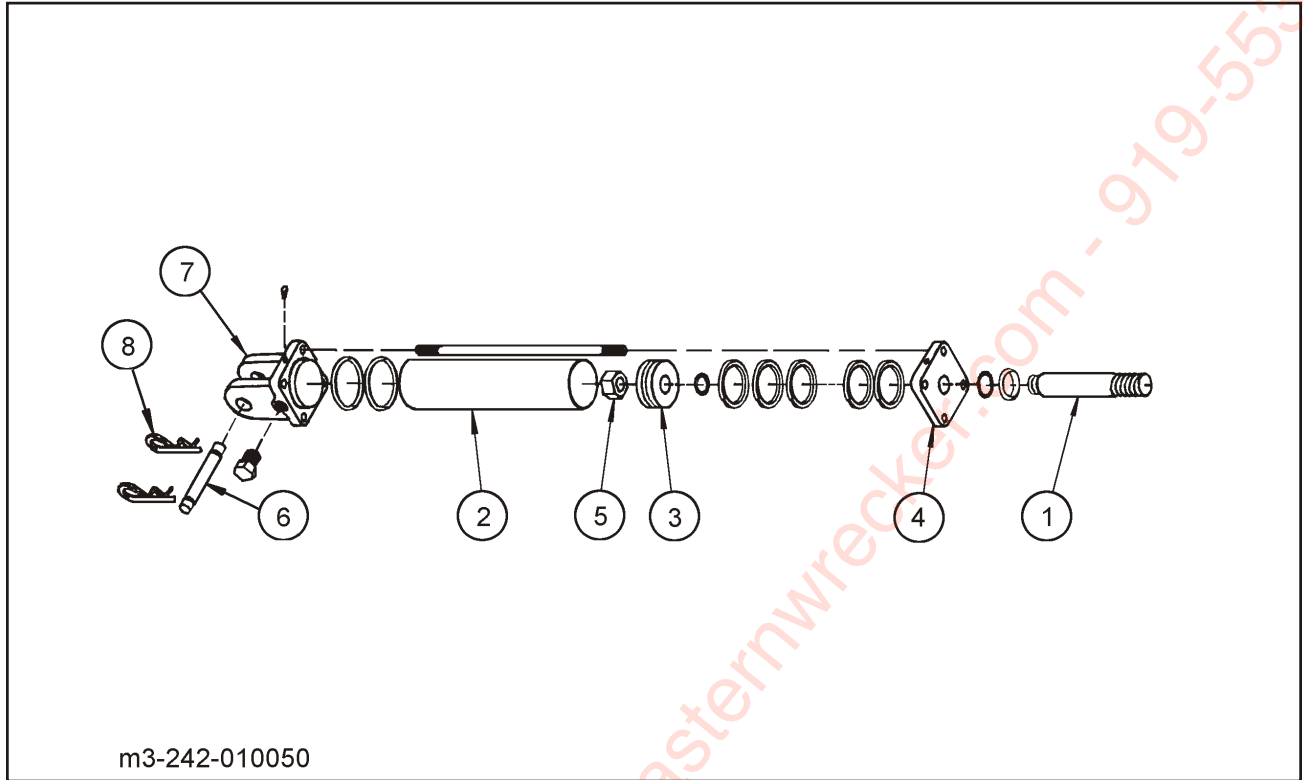

Figure 1-5 Hydraulic Valve Control Assembly

HYDRAULIC VALVE CONTROL ASSEMBLY

ITEM	PART NO.	DESCRIPTION	QTY.
	125014	FRAME ASSEMBLY	
1	95	KNOB	4
2	122906	BALL KNOB 1-3/8 RED W/ 3/8-24	2
3	123081	ROD NYLATRON 3/8 RD X 16-5/8	1
4	123717	ROD END, BALL JOINT 3/8	12
5	123745	ROD, CONTROL MIDDLE	3
6	123746	ROD, CONTROL RH	3
7	123801	STOP, TUBE HYD TILT	1
8	123802	STOP, ROD HYD TILT	1
9	123881	CONTROL WELDMENT ROD RH	3
10	123932	HANDLE, VALVE CONTROL CENTER	1
11	123933	HANDLE, VALVE CONTROL 2CD	1
12	123934	HANDLE, VALVE CONTROL OUTER	1
13	123935	ROD, CONTROL LH	3
14	1-557-010362-20	PIN, COTTER 3/32 X 1	12
15	1-557-010362-63	PIN, COTTER 1/4 X 2	2
16	1-512-010005-05	NUT, HEX LOCK 3/8-16 GRB	6
17	1-654-010051-05	SCREW, HEX HEAD CAP 3/8-16 X 1 GR5	6
18	3/8-24HFN	NUT, HEX FLANGE 3/8-24	12

Figure 1-6 3 x 108 Hydraulic Cylinder Assembly

CYLINDER, HYDRAULIC 3 X 108

ITEM	PART NO.	DESCRIPTION	QTY.
	122285	CYLINDER, HYDRAULIC 3 X 108	
1	131096	PISTON ROD	1
2	----	BUTT & TUBE ASSEMBLY	1
3	131097	PISTON	1
4	131098	GLAND	1
5	131099	SPACER	1
6	220000212	LOCKNUT 1-3/8 - 12	1
7	200300040	PORT PLUG	2
	122357	PACKING KIT (CONTAINS ALL SEALS AND O-RINGS)	

Figure 1-7 5 x 8 Hydraulic Cylinder Assembly

HYDRAULIC CYLINDER, 5 X 8

ITEM	PART NO.	DESCRIPTION	QTY.
	3-242-010050	CYLINDER, HYDAULIC 5 X 8	1
1	011000387	PISTON ROD	1
2	-----	TUBE	1
3	132002	PISTON	1
4	132001	GLAND	1
5	220000212	LOCKNUT	1
6	132179	CLEVIS PIN	1
7	-----	BUTT	1
8	132180	HAIR PIN CLIP	2
	PMCK-AK-313	PACKING KIT (CONTAINS ALL NECESSARY SEALS AND O-RINGS)	