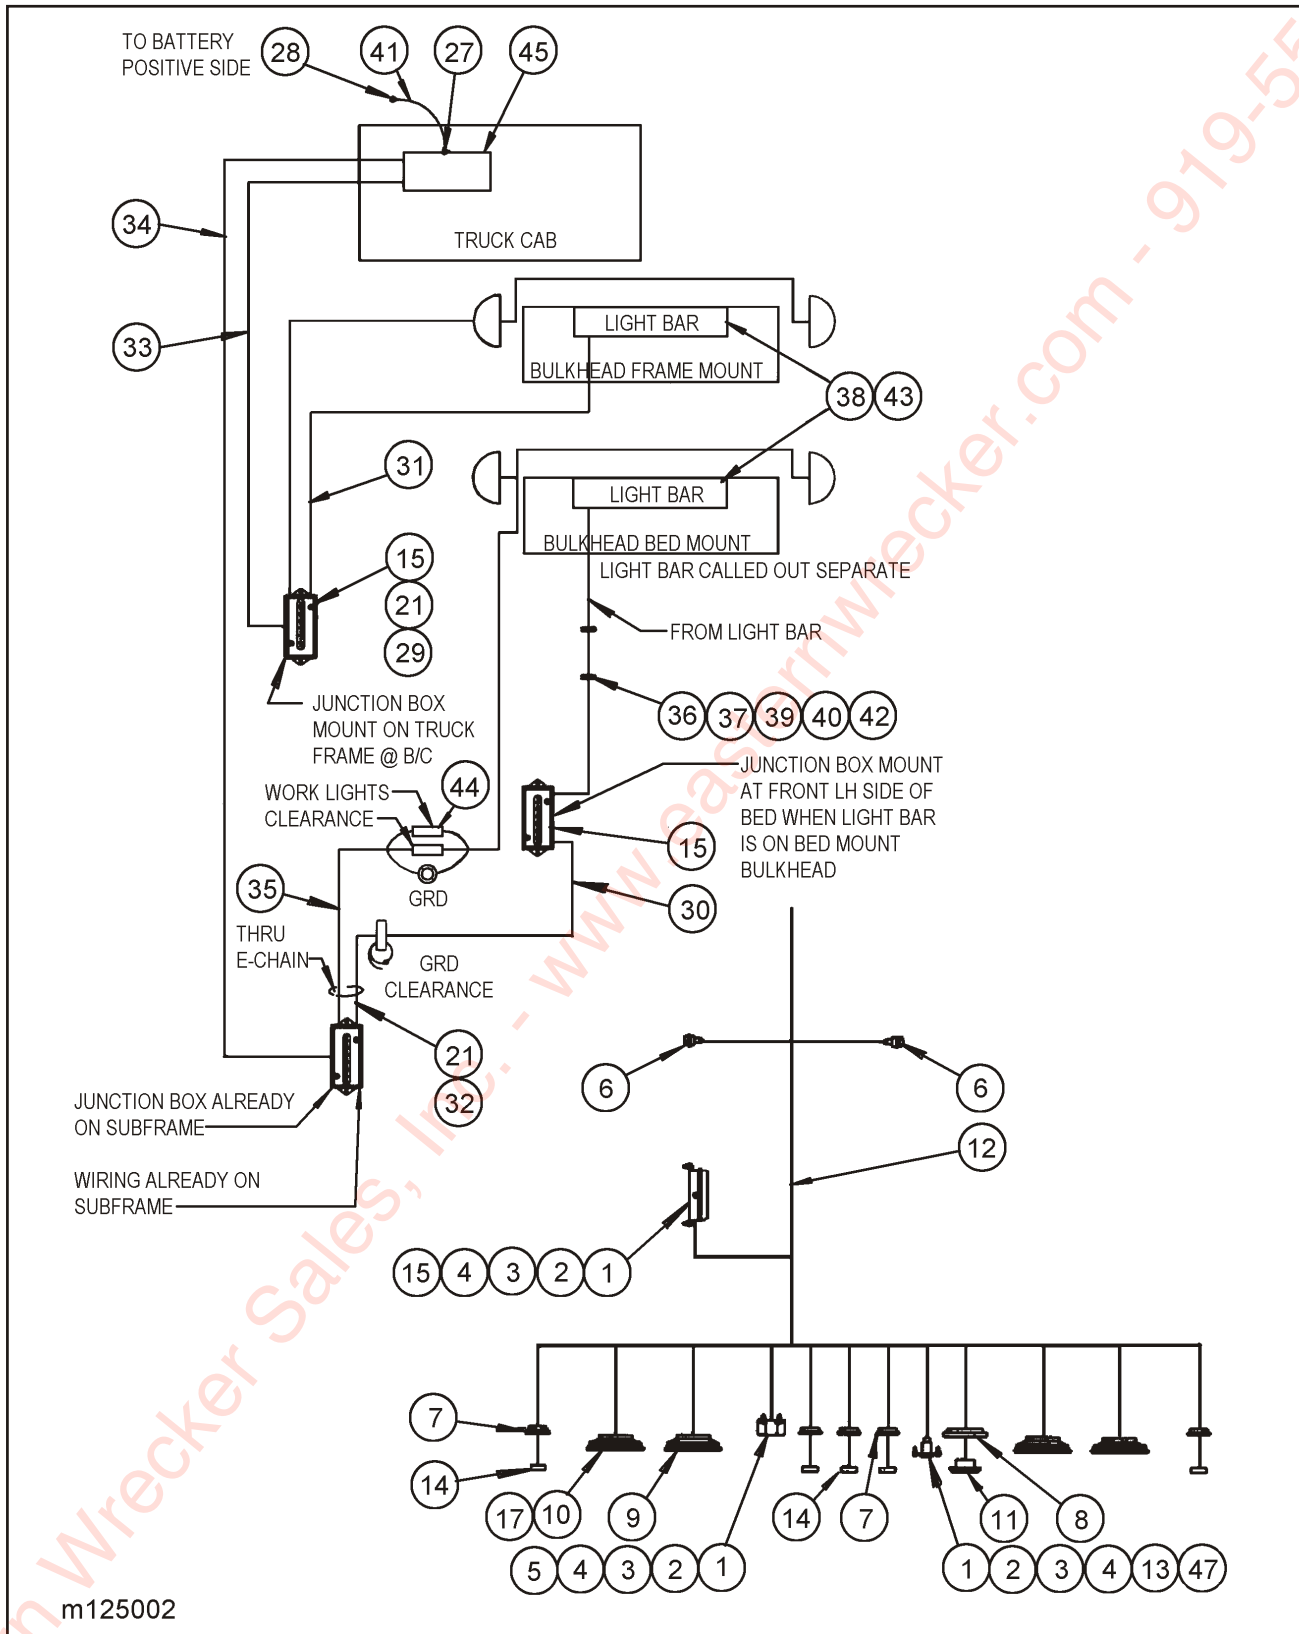

NOTE: ITEMS 1 AND 3 ARE MATCHED PARTS AND NOT SOLD SEPARATELY.

Figure 1-10 Electrical System Schematic
(1 of 2)

Figure 1-11 Electrical System Schematic
(2 of 2)

ELECTRICAL SYSTEM

ITEM	PART NO.	DESCRIPTION	QTY.
1	1-512-010007-05	NUT, HEX 1/4-20 GRB	6
2	1-654-010047-06	SCREW, HEX HEAD CAP 1/4-20 X 1 GR5	6
3	1-861-010032-07	WASHER, FLAT 1/4W	6
4	1-861-010034-09	WASHER, SPLIT LOCK 1/4	6
5	15009	LICENSE LAMP	1
	15725	BRACKET	1
	15700	GROMMET	1
	15206	LAMP	1
6	26331	LIGHT, UTILITY/LICENSE SNAP-IN	2
7	30700	GROMMET FOR 2" LAMP	AR
8	40700	GROMMET FOR 4" LAMP	1
9	60004	LAMP, BACK-UP W/ GROMMET 3 X 7	2
10	106371	LIGHT, TRN-TL-STOP W/ GROMMET (INCL. 16 & 46)	2
	116131	LIGHT RED STOP-TRN-TL LED	2
11	123436	ALARM BACKUP 12V	1
12	123507	HARNESS, BUMPER	1
13	3-272-010003	4 POLE ELECTRICAL FEMALE CONNECTOR	1
14	30200R	REFLECTIVE LAMP RED	AR
	127256	LIGHT, 2" RED LED CLEARANCE	AR
15	750-029	JUNCTION BOX 7 STUD	AR
16	60700	GROMMET, LIGHT	2
17	127257	PLUG, ADAPTER LED	2
18	94902	PLUG W/ PIGTAIL CLEARANCE LT	6
19	1-879-010005	WIRE, BROWN 14 AWG	AR
20	1-879-010010	WIRE, WHITE 14 AWG	AR
21	3-203-010001	RING TERMINAL 3/16	2
22	3-272-010021	ELEC BUTT SPLICE	3
23	3-272-010022	ELEC BUTT SPLICE	7
24	30200Y	2" SEALED CLEARANCE, YELLOW	4
	127228	LIGHT, 2" YELLOW LED CLEARANCE	4
25	124712	HARNESS, BED STEEL	1
27	32003	TERMINAL	1
28	32005	TERMINAL	1
29	104906	SCREW, RD HEAD SQ NECK 5/16-18 X 3	4
30	123503	HARNESS, LIGHT BAR FRONT	1
31	123504	HARNESS, B/C LIGHT BAR	1
32	123505	HARNESS, E-CHAIN LIGHT BAR	1
33	123509	HARNESS, CAB/JUNCTION BOX	1
34	123510	HARNESS, CAB/REAR JUNCTION BOX	1
35	123511	HARNESS, E-CHAIN MARKER	1
36	1-512-010007-03	NUT, HEX 10-24	AR
37	1-656-010003051	SCREW ROUND HEAD MACH #10-24X3/4	AR
38	1-656-010003053	SCREW ROUND HEAD MACH #10-24X1	AR
39	1-861-010032-04	WASHER, FLAT 3/16W	AR
40	1-861-010034-07	WASHER SPLIT LOCK #10	AR
41	1-879-010018	WIRE, RED 10 AWG	AR
42	239-9076-5	CLAMP	AR
43	123731	LIGHT BAR (OPTION)	1