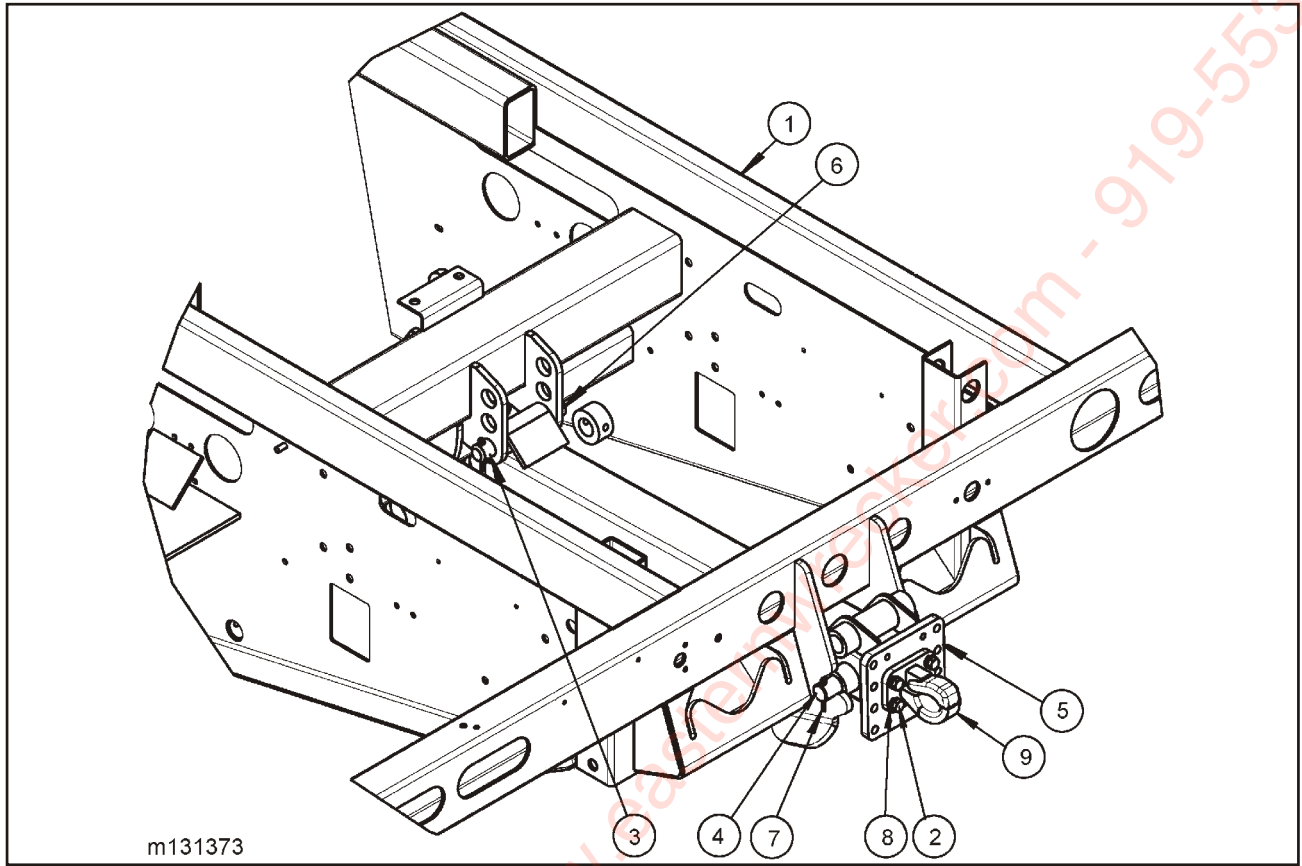

Figure 1-25 Gear Pump Assembly

GEAR PUMP ASSEMBLY

ITEM	PART NO.	DESCRIPTION	QTY.	
	123367	PUMP ASSEMBLY, GEAR "A" ROTATION CHELSEA	*	
	123368	PUMP ASSEMBLY, GEAR "C" ROTATION CHELSEA	*	
	123369	PUMP ASSEMBLY, GEAR BI-ROTATION COM. INTER.	*	
1	3-591-010014-2	PUMP, GEAR END PORTS "A" ROTATION	1	
	3-591-010014-4	PUMP, GEAR END PORTS "C" ROTATION		1
	3-591-010001	HYDRAULIC PUMP, GEAR		1
2	3-561-010008	HOSE BARB	1	1
	107513	ADAPTER		1
3	2021-12-8S	ADAPTER	1	1
	123402	ADAPTER		1
4	1-654-010051-06	SCREW, HEX HEAD CAP 3/8-16 X 1-1/4 GR5	2	2
	1-654-010055-03	SCREW, HEX HEAD CAP 1/2-13 X 1-1/2 GR5		4
5	1-861-010034-13	WASHER, SPLIT LOCK 3/8	2	2
	1-861-010034-11	WASHER, SPLIT LOCK 1/2		4