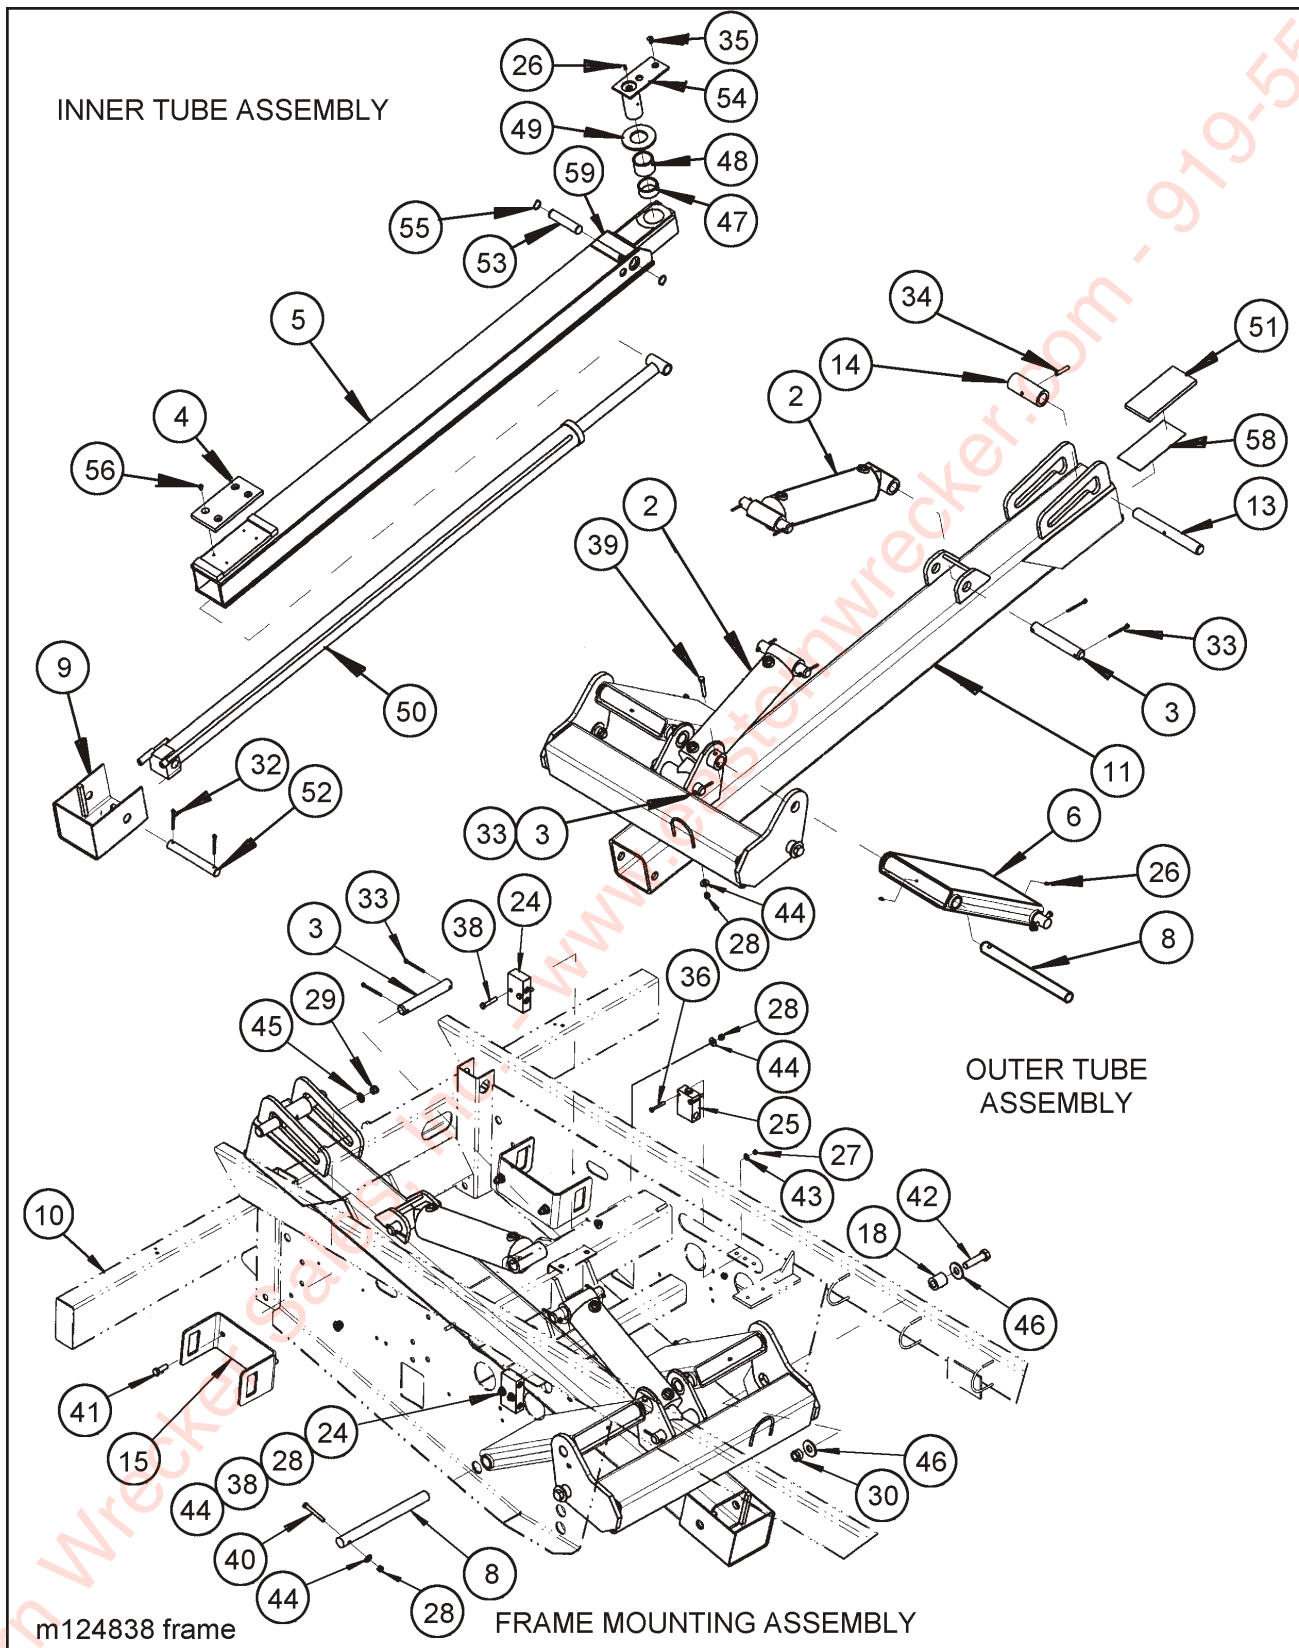

* TOTAL QTY OF 2 USED ON 19' BED; TOTAL QTY OF 4 USED ON 22' BED

** TOTAL QTY OF 2 USED ON 19' BED; NONE USED ON 22' BED

Figure 1-13 Steel Bed Assembly

STEEL BED ASSEMBLY

ITEM	PART NO.	DESCRIPTION	QTY
1	202702-10-8S	ADAPTER #10	2
2	127229	BED WELDMENT, STEEL 22 X 102 FLAT	1
	123768	BED WELDMENT, STEEL 22 X 102	1
3	100560	HOSE ASSEMBLY 1/2 X 56	1
4	123546	HOSE ASSEMBLY 1/2 X 56	1
5	122547	LEVEL WINDER, MODEL I	1
6	3-481-010012	MOTOR, HYDRAULIC 2.8 CI/R 2 BOLT (SEE PAGE 1-40)	1
7	1-512-010007-06	NUT, HEX 5/16-18 GRB	32
8	123828	PLASTIC SLIDE STEEL BED	4
9	1-654-010051-05	SCREW, HEX HEAD CAP 3/8-16 X 1 GR5	2
10	1-654-010051-06	SCREW, HEX HEAD CAP 3/8-16 X 1-1/4 GR5	2
11	129698	SCREW, HEX HEAD CAP 3/8-16 X 4-1/2 GR5	2
12	129697	SCREW, HEX HEAD CAP 3/8-16 X 2-1/4 GR5	2
13	1-654-010034-06	SCREW, HEX SOCKET CTSK 5/16 X 1-1/4	32
14	3-684-010031	SHIM, WINCH 8M	2
15	1-861-010032-09	WASHER, FLAT 5/16W	32
16	1-861-010034-11	WASHER, SPLIT LOCK 3/8	8
17	1-861-010034-10	WASHER, SPLIT LOCK 5/16	32
18	123404	WINCH 9000 LB WIDE DRUM LEVER (SEE PAGE 1-39)	1
19	123025	CABLE, 3/8 W/ HOOK X 50' (STD)	1
	124938	CABLE, 3/8 W/ HOOK X 75' (OPTION) (NOT SHOWN)	1