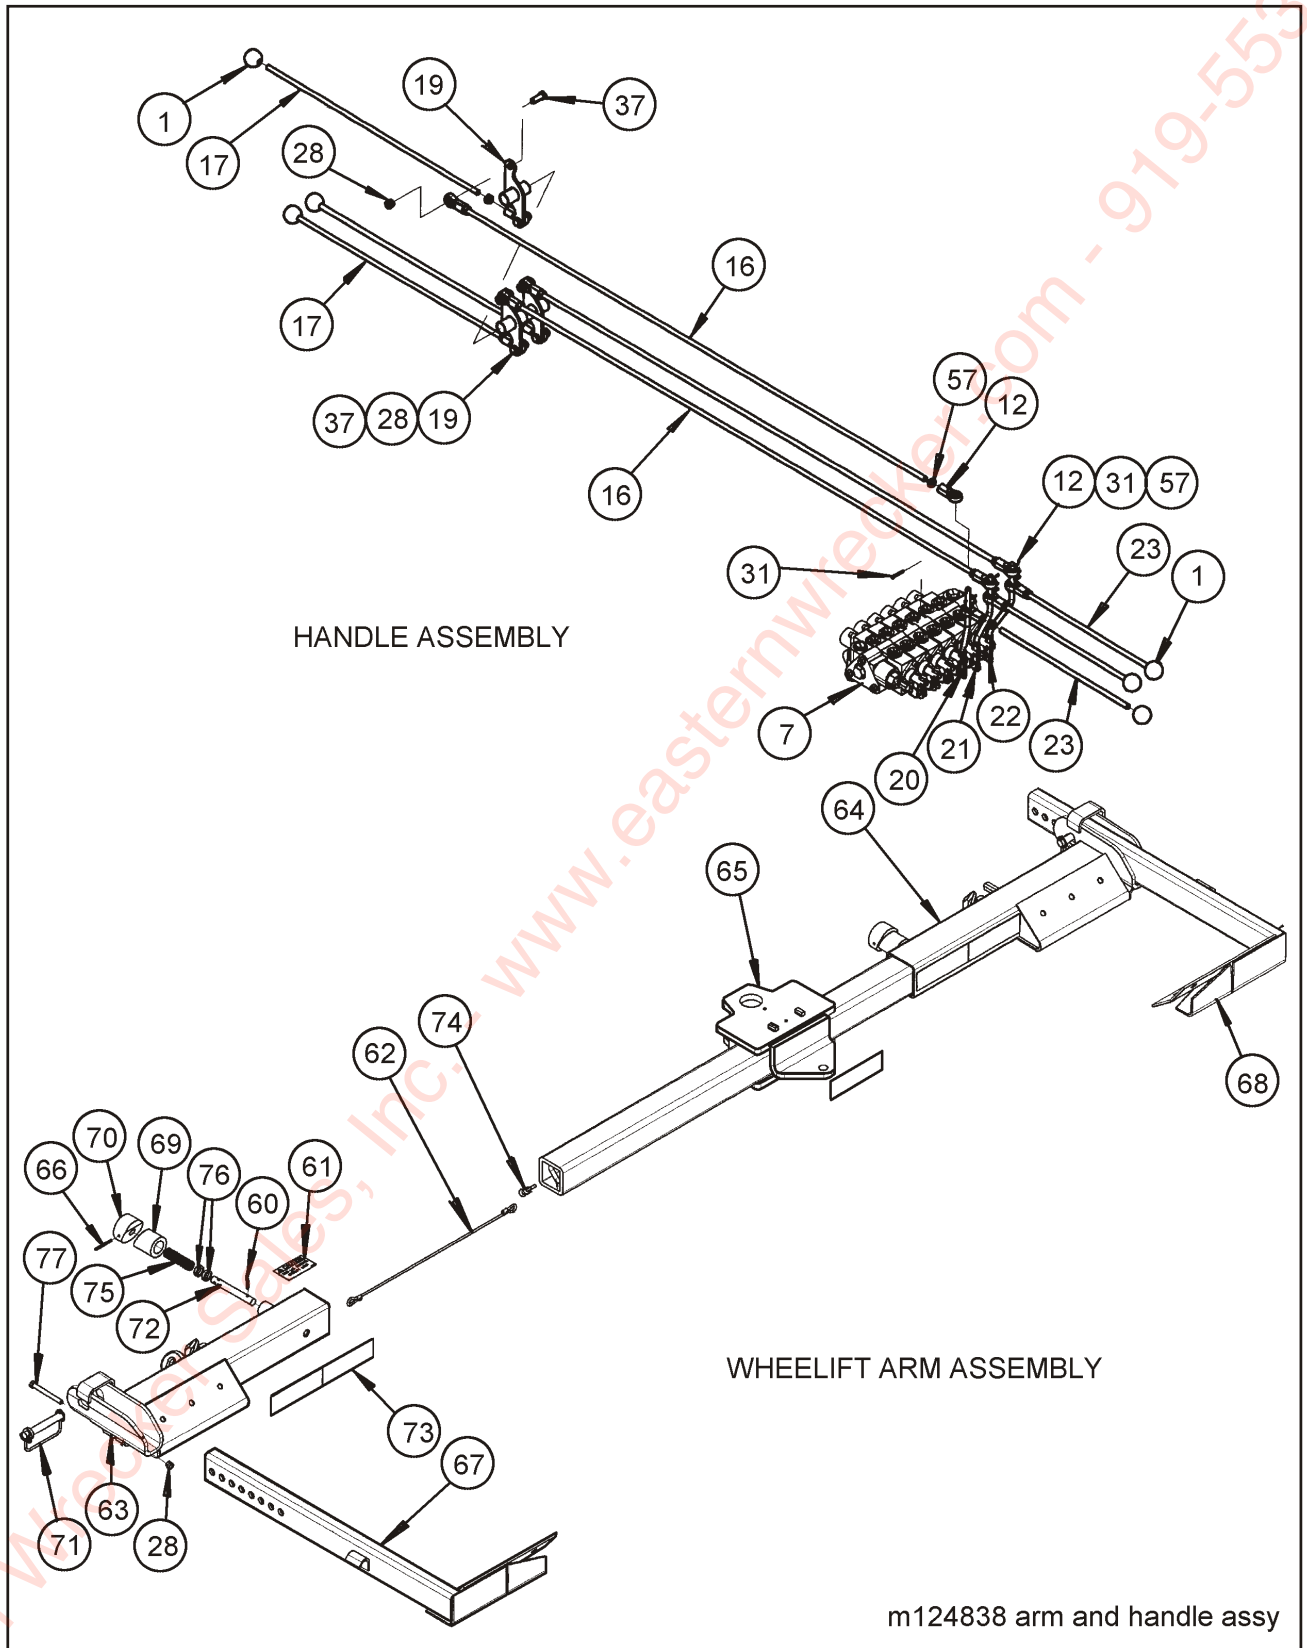

m124838 arm and handle assy

Figure 1-15 Wheelift Assembly (2 of 2)

WHEELIFT ASSEMBLY

ITEM	PART NO.	DESCRIPTION	QTY.		
	124839	WHEELIFT ASSEMBLY	*		
	124840	WHEELIFT ASSEMBLY FRONT TILT		*	
	124841	WHEELIFT ASSEMBLY PINNED FRONT			*
1	95	KNOB	4	2	--
2	122434	CYLINDER, 4 X 10 (SEE PAGE 1-30)	1	1	--
3	122555	PIN, CYLINDER W/L LIFT	2	2	--
4	122570	GLIDE NYLATRON TOP IN W/L	1	--	--
5	122571	TUBE, INNER W/L WELDMENT	1	--	--
6	122652	STIFFARM WELDMENT W/L	--	2	--
7	122666	VALVE, HYDRAULIC 6 SPOOL 2500 PSI (SEE PAGE 1-13)	REF	REF	REF
8	122669	PIN, STIFFARM W/L	--	4	--
9	122918	SHIELD END W/L CYLINDER	1	--	--
10	122941	FRAME WELDMENT, MAIN	REF	REF	REF
11	123059	TUBE, OUTER W/L WELDMENT	1	--	--
12	123717	ROD END, BALL JOINT 3/8	8	4	--
13	123733	PIN, W/L SAFETY	1	--	--
14	123734	TUBE, CENTER W/L SAFETY	1	--	--
15	123743	SUPPORT, STORAGE L-ARM	2	--	--
16	123745	ROD, CONTROL MIDDLE	2	1	--
17	123746	ROD, CONTROL RH	2	1	--
18	123806	TUBE, ROUND 1-1/2 X 13/16 X 1-9/16	--	--	2
19	123881	CONTROL WELDMENT ROD RH	2	1	--
	*123764	TUBE SPACER RH CONTROLS (NOT SHOWN)			1
20	123932	HANDLE, VALVE CONTROL CTR	1	1	--
21	123933	HANDLE, VALVE CONTROL 2CD	1	--	--
22	123934	HANDLE, VALVE CONTROL OUTER	1	--	--
23	123935	ROD, CONTROL LH	2	1	--
24	124696	VALVE, CHECK DBL PILOT (NO PIECE PARTS)	1	1	--
25	124697	VALVE, CHK SINGLE PIVOT (NO PIECE PARTS)	1	--	--
26	1-298-010001-1	FITTING, GREASE 1/4-28	1	4	2
27	1-512-010005-01	NUT, HEX LOCK 1/4-20 GRB	2	--	--
28	1-512-010005-05	NUT, HEX LOCK 3/8-16 GRB	10	6	--
29	1-512-010005-09	NUT, HEX LOCK 1/2-13 GRB	4	--	--
30	1-512-010005-15	NUT, HEX LOCK 3/4-10 GRB	--	--	2
31	1-557-010362-20	PIN, COTTER 3/32 X 1	8	4	--
32	1-557-010362-63	PIN, COTTER 1/4 X 2	2	--	--
33	1-557-010362-65	PIN, COTTER 1/4 X 2-1/2	4	4	--
34	1-647-010004255	ROLL PIN, SLOTTED 3/8 X 2	1	--	--
35	1-654-010034-03	SCREW, HEX SOCKET CTSK 5/16 X 3/4	1	--	--
36	1-654-010047-10	SCREW, HEX HEAD CAP 1/4-20 X 2 GR5	2	--	--
37	1-654-010051-05	SCREW, HEX HEAD CAP 3/8-16 X 1 GR5	4	2	--
38	1-654-010051-09	SCREW, HEX HEAD CAP 3/8-16 X 2 GR5	2	2	--
39	1-654-010051-11	SCREW, HEX HEAD CAP 3/8-16 X 2-1/2 GR5	--	2	--
40	1-654-010051-13	SCREW, HEX HEAD CAP 3/8-16 X 3 GR5	--	2	--
41	1-654-010055-03	SCREW, HEX HEAD CAP 1/2-13 X 1-1/2 GR5	4	--	--
42	1-654-010061-09	SCREW, HEX HEAD CAP 3/4-10 X 3 GR5	--	--	2
43	1-861-010032-07	WASHER, FLAT 1/4W	2	--	--