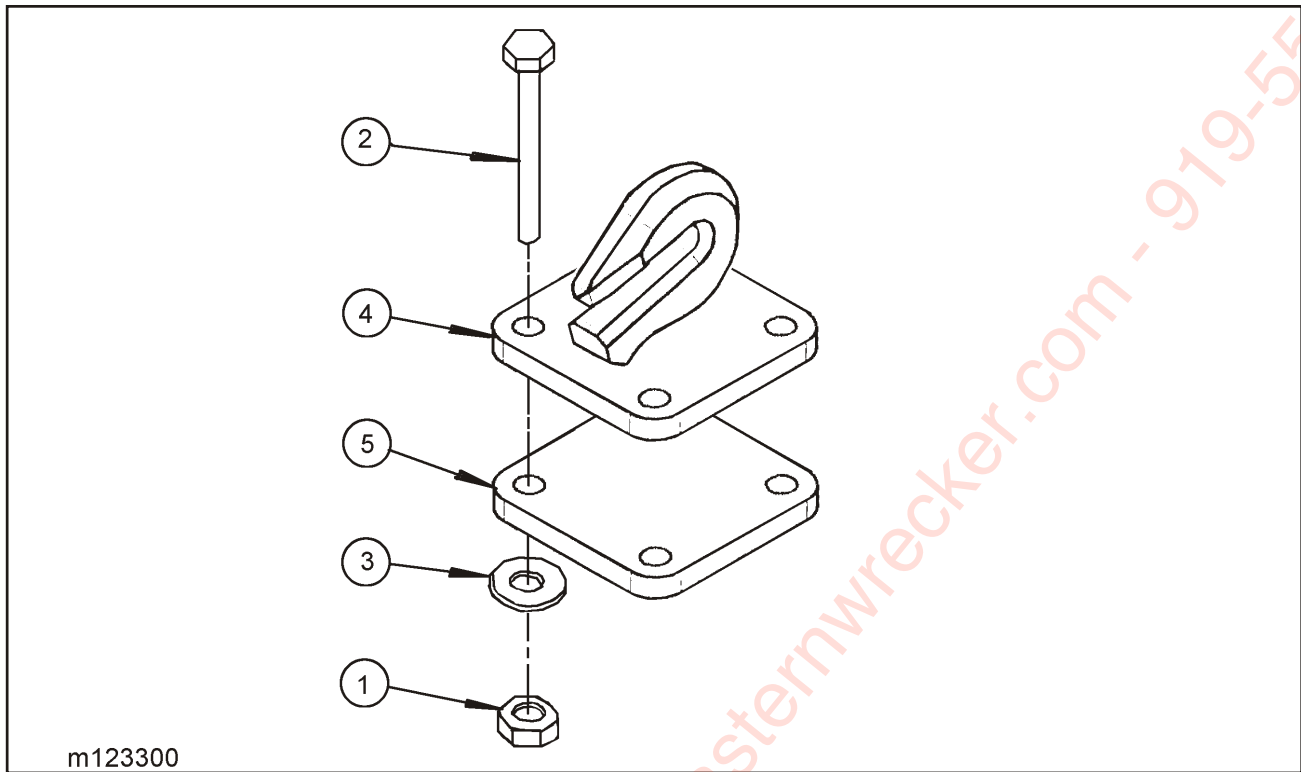

m125059

Figure 1-32 Storage Box Assembly

STORAGE BOX ASSEMBLY

ITEM	PART NO.	DESCRIPTION	QTY.
	125059	STORAGE BOX 48 X 20 X 18H W/ STD	
1	1-512-010005-05	NUT, HEX LOCK 3/8-16 GRB	14
2	1-512-010005-09	NUT, HEX LOCK 1/2-13 GRB	6
3	1-654-010055-03	SCREW, HEX HEAD CAP 1/2-13 X 1-1/2 GR5	6
4	1-861-010032-11	WASHER, FLAT 3/8W	14
5	1-861-010032-15	WASHER, FLAT 1/2W	6
6	111276	SCREW, RD HEAD SQ NECK 3/8-16 X 1 GR5	14
7	123792	FRONT PANEL STORAGE BOX STEEL	1
8	123498	STORAGE BOX WELDMENT 48 X 20 X 18H	1
9	123805	ANCHOR WELDMENT, STORAGE BOX	2