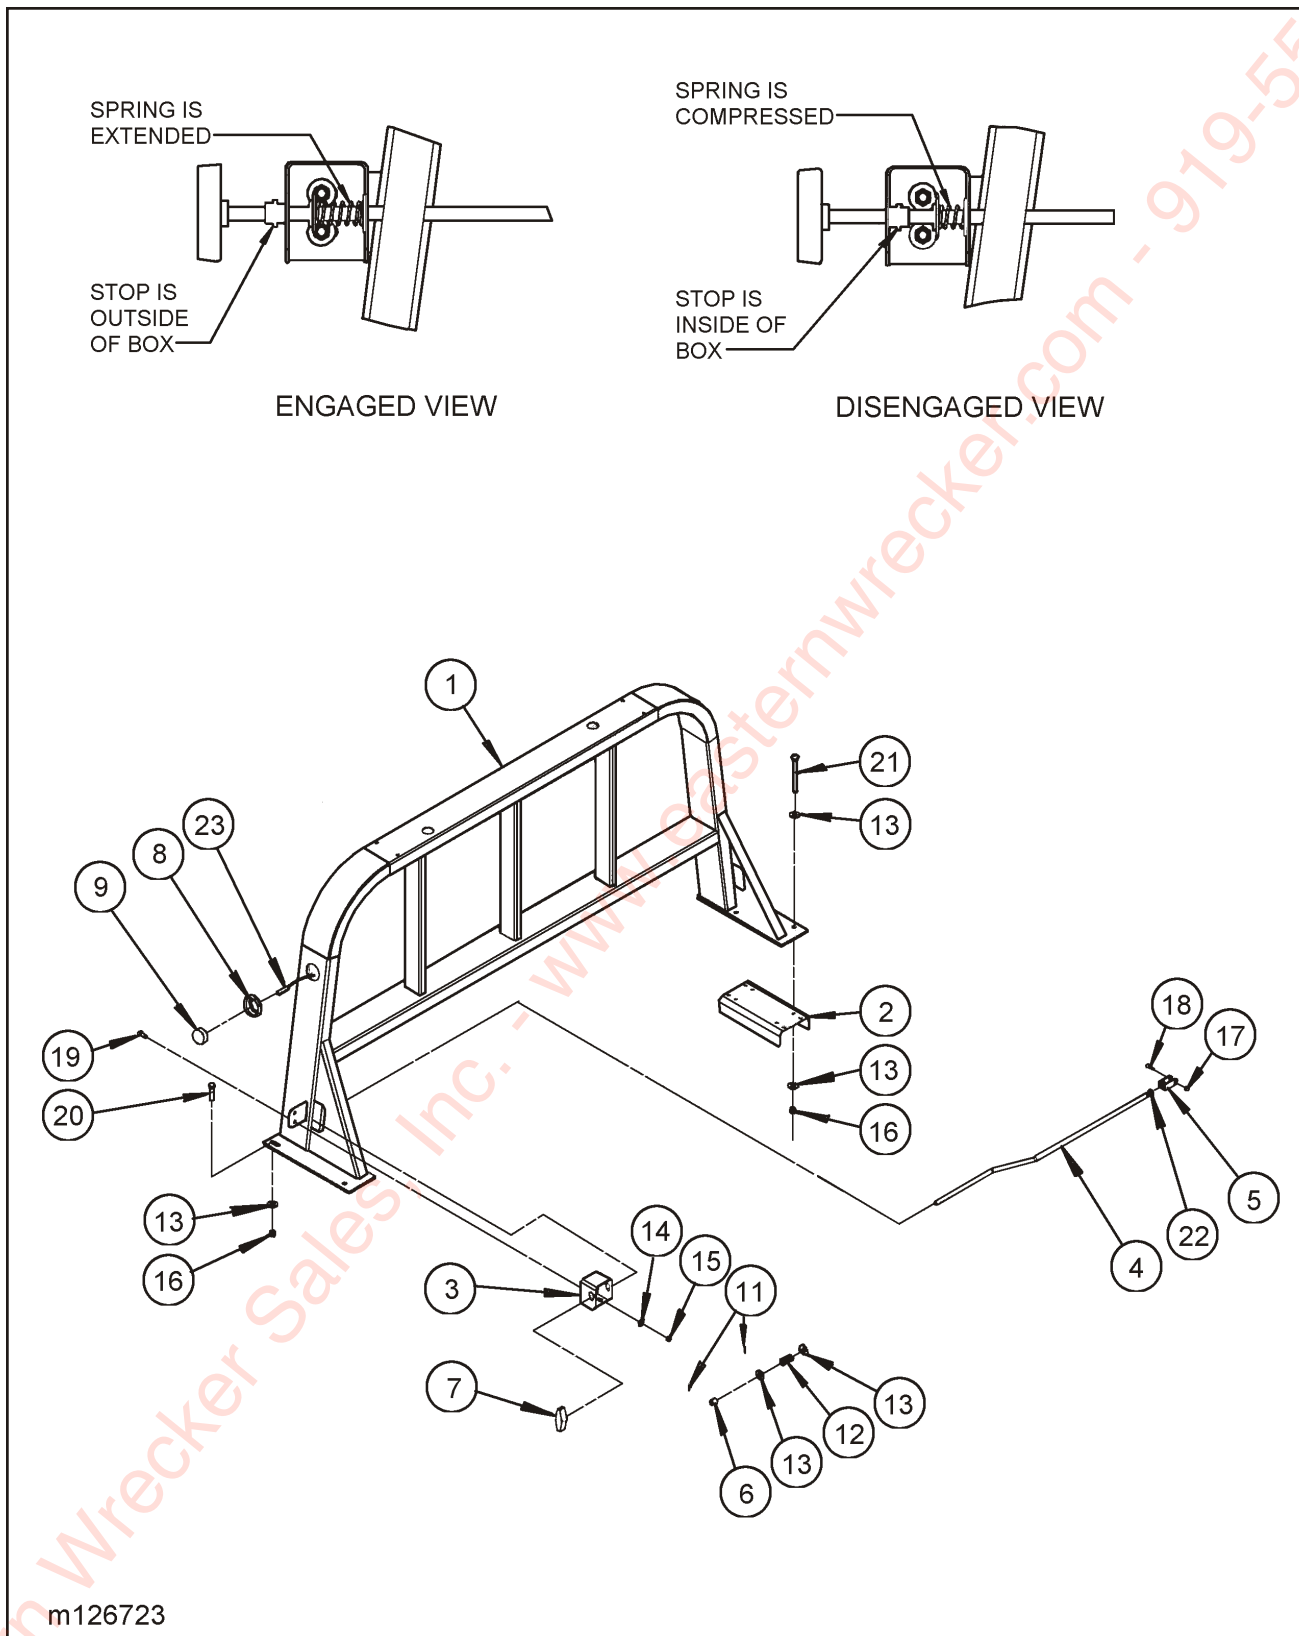

m126723

Figure 1-19 Bulkhead Assembly

BULKHEAD ASSEMBLY

ITEM	PART NO.	DESCRIPTION	QTY.
1	127789	BULKHEAD WELDMENT, STEEL GMC 4503 BED MOUNT	1
	127633	BULKHEAD WELDMENT, STEEL GMC BED MOUNT	1
	126725	BULKHEAD WELDMENT, STEEL F550 BED MOUNT	1
	124819	BULKHEAD WELDMENT, STEEL IH BED MOUNT	1
	130634	BULKHEAD WELDMENT, ALUMINUM CHEVY	1
	131052	BULKHEAD WELDMENT, ALUMINUM IH BED MOUNT	1
2	123947	CHANNEL BULKHEAD SUPPORT ALUMINUM	2
	123839	CHANNEL BULKHEAD SUPPORT STEEL	2
3	126382	BOX WELDMENT, REMOTE WINCH	1
4	126383	ROD, REMOTE WINCH 36	1
5	126263	YOKE, 1/2-13	1
6	126384	STOP, TUBE REMOTE WINCH	1
7	126264	HANDLE T TYPE 1/2-13	1
8	30700	GROMMET MOUNT 3"	2
9	30200Y	REFLECTIVE LAMP, YELLOW	2
10	1-343-010007	GROMMET (NOT SHOWN) (130495, 131053)	1
11	1-647-010004117	ROLL PIN, SLOTTED 1/8 X 1	2
12	3-720-010067	SPRING, W/L STOP	1
13	1-861-010032-15	WASHER, FLAT 1/2W	12
14	1-861-010032-11	WASHER, FLAT 3/8W	2
15	1-512-010005-05	NUT, HEX LOCK 3/8-16 GRB	2
16	1-512-010005-09	NUT, HEX LOCK 1/2-13 GRB	6
17	1-512-010005-01	NUT, HEX LOCK 1/4-20 GRB	1
18	1-654-010047-08	SCREW, HEX HEAD CAP 1/4-20 X 1-1/2 GR5	1
19	1-654-010051-03	SCREW, HEX HEAD CAP 3/8-16 X 3/4 GR5	2
20	1-654-010055-05	SCREW, HEX HEAD CAP 1/2-13 X 2 GR5	2
21	1-654-010055-13	SCREW, HEX HEAD CAP 1/2-13 X 4 GR5 (127794,130495,131053)	4
	1-654-010055-15	SCREW, HEX HEAD CAP 1/2-13 X 5 GR5 (126723,126984,127634,127762,127797)	4
22	1-511-010001-05	NUT, HEX JAM 1/2-13	1
23	123506	HARNESS, BULKHEAD	1