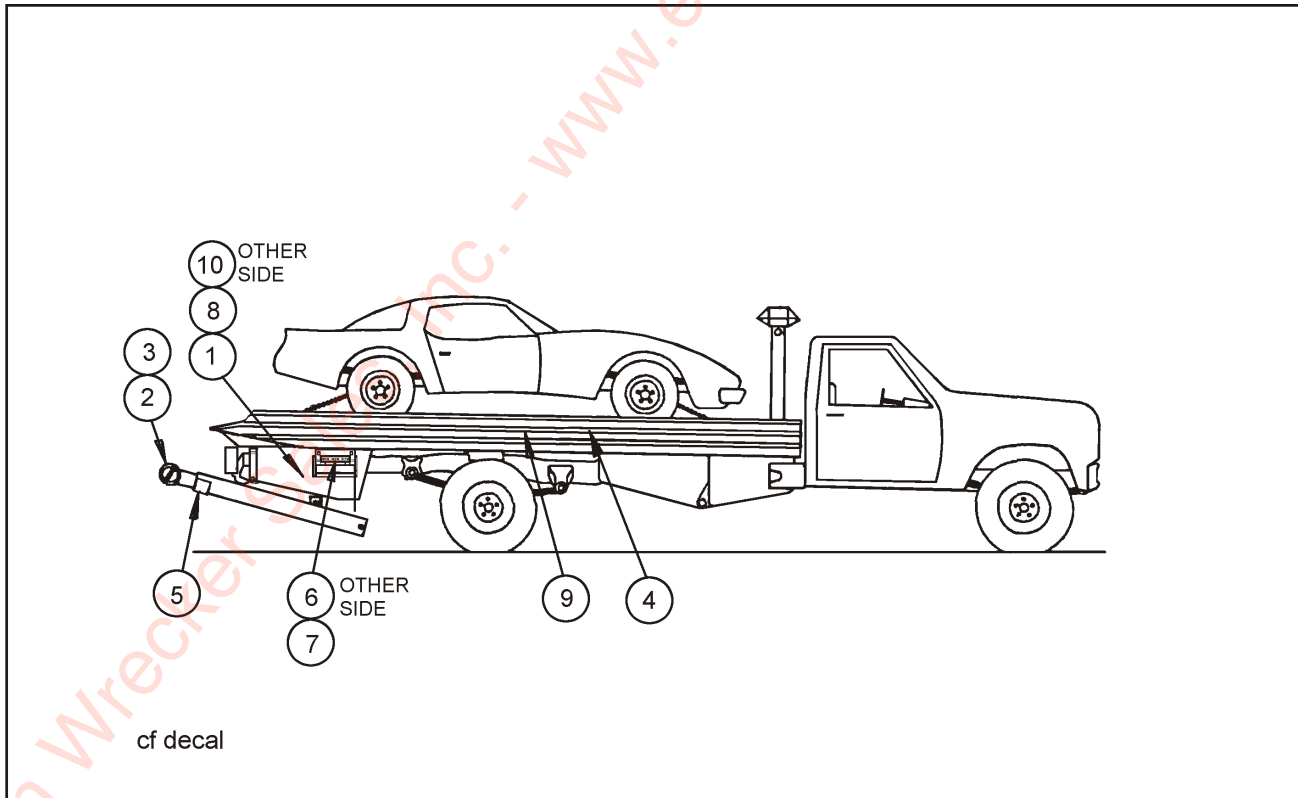

Figure 1-37 Decals

Figure 1-36 Decal Placement

DECAL PLACEMENT

ITEM	PART NO.	DESCRIPTION	QTY.
1	3-573-010154	DECAL, STRAIGHTEN CROSSBAR	1
2	3-573-010377	DECAL, REFLEXITE TAPE RED/WHITE	AR
3	122988	DECAL, 3000 LB WHEELIFT	1
4	3-573-010066	DECAL, BLACK	AR
5	106544	ANTI-SLIP TAPE BLACK 4"	AR
6	123063	DECAL, OPERATION LH W/L	1
7	123064	DECAL, OPERATION RH W/L	1
8	3-573-010105	DECAL, IMPORTANT BED FORWARD	1
9	3-573-010063	DECAL, CENTERFOLD	3
10	1-573-010082	DECAL, PATENT TRAILERS	1