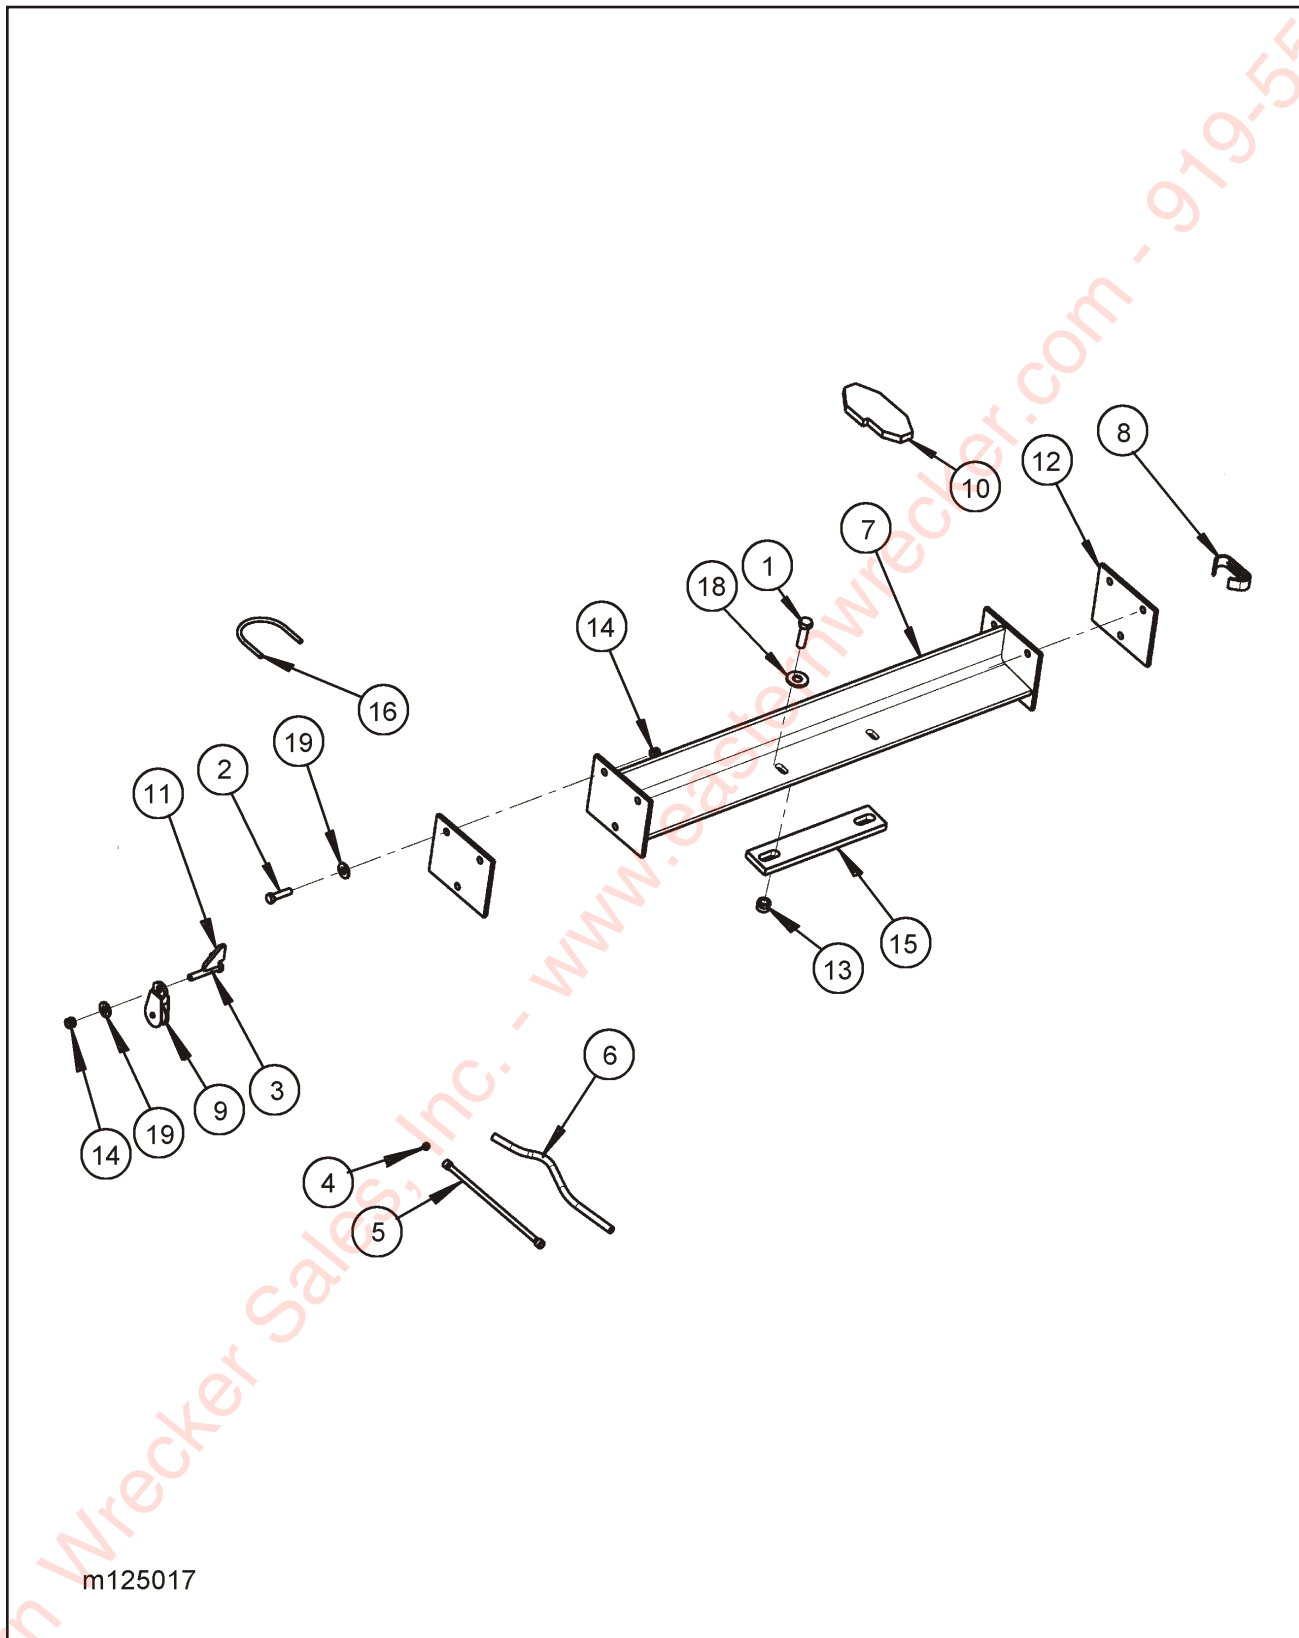

Figure 1-3 Frame Stretch Bracket Assembly
IH4400

FRAME STRETCH BRACKET ASSEMBLY IH4400

ITEM	PART NO.	DESCRIPTION	QTY.
	125017	FRAME STRETCH BRACKET ASSEMBLY IH4400	
1	1-654-010055-04	SCREW, HEX HEAD CAP 1/2-13 X 1-3/4 GR5	2
2	1-654-010051-07	SCREW, HEX HEAD CAP 3/8-16 X 1-1/2 GR5	6
3	1-654-010051-10	SCREW, HEX HEAD CAP 3/8-16 X 2-1/4 GR5	3
4	3-158-010009	1/4 STANDARD NUT	4
5	3-158-010006	BRAKE HOSE 1/4 TUBE	2
6	3-201-010002	CONDUIT, PLASTIC FLEX 3/8	AR
7	123035	CROSSMEMBER SUPPORT D-BEARING	1
8	3-158-010002	EMERGENCY BRAKE CABLE CLIP	1
9	3-588-010002	EMERGENCY BRAKE CABLE PULLEY	3
10	122982	FLANGE DOUBLER TOP	2
11	123216	GUSSET, PULLEY BOLT	3
12	123365	MOUNT, CROSSMEMBER	2
13	1-512-010005-09	NUT, HEX LOCK 1/2-13 GRB	2
14	1-512-010005-05	NUT, HEX LOCK 3/8-16 GRB	9
15	123297	SPACER, DRIVELINE	1
16	3-311-010212	SUPPORT, HYDR LINE	3
17	1-796-010003-02	TIE STRAP, PLASTIC (NOT SHOWN)	20
18	1-861-010032-15	WASHER, FLAT 1/2W	2
19	1-861-010032-11	WASHER, FLAT 3/8W	9