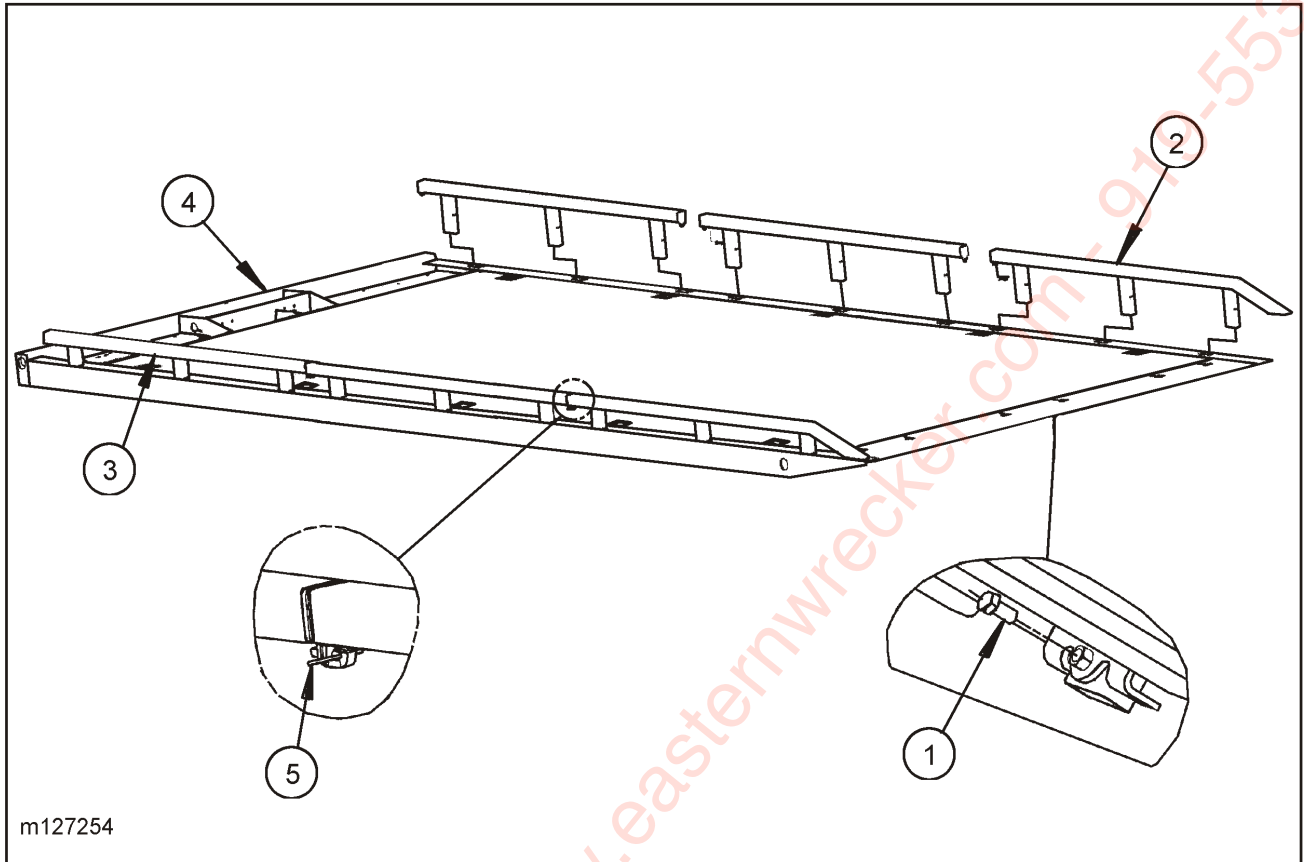

Figure 1-28 Single Ag/Ball Hitch Assembly

SINGLE AG/BALL HITCH ASSEMBLY

ITEM	PART NO.	DESCRIPTION	QTY.
	131377	HITCH ASSEMBLY, SINGLE AG/BALL	
1	123732	FRAME WELDMENT, CL MAIN	REF
2	1-654-010055-05	SCREW, HEX HEAD CAP 1/2-13 X 2 GR5	6
3	122555	PIN, CYL W/L LIFT	1
4	116034	PIN, DOUBLE HOLE	1
5	131330	HITCH, UNIVERSAL 2 TON	1
6	1-557-010014	PIN, HAIR 1/4	2
7	1-557-010362-63	PIN, COTTER, 1/4 X 2	2
8	1-861-010032-15	WASHER, FLAT 1/2W	12
9	131376	HITCH WELDMENT SINGLE AG/BALL	1
10	1-512-010005-09	NUT, HEX LOCK 1/2-13 GRB	6

Figure 1-29 Steel Siderail Installation

STEEL SIDERAIL INSTALLATION

ITEM	PART NO.	DESCRIPTION	QTY.
	127253	SIDERAIL INSTALLATION, STEEL	
1	1-654-010055-01	SCREW, HEX HEAD CAP 1/2-13 X 1 GR5	18
2	127218	SIDERAIL WELDMENT, FRONT STEEL	4
3	127221	SIDERAIL WELDMENT STEEL REAR	2
4	127229	BED WELDMENT, STEEL 22 X 102	REF
5	2-557-010009	LYNCH PIN	4