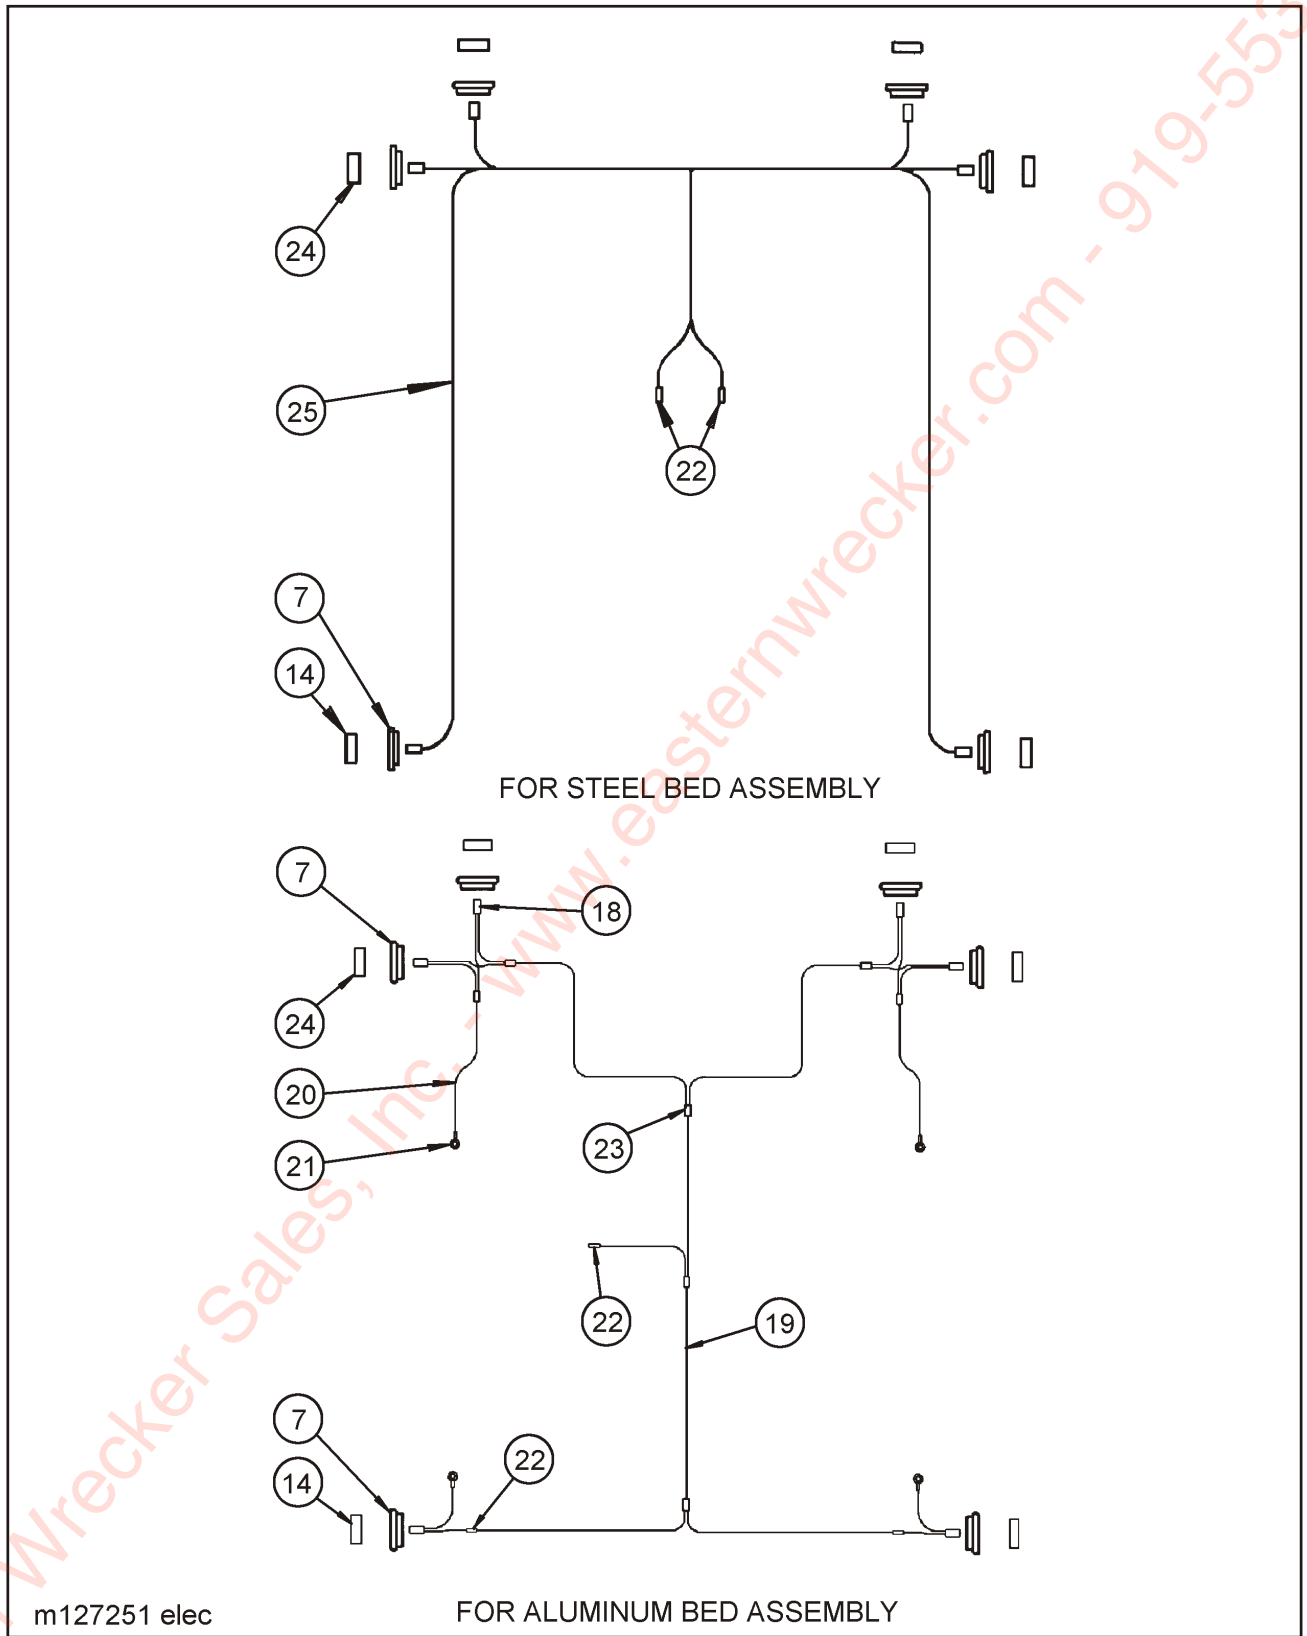

NOTE: ITEMS 1 AND 3 ARE MATCHED PARTS AND NOT SOLD SEPARATELY.

Figure 1-10 Electrical System Schematic
(1 of 2)

Figure 1-11 Electrical System Schematic
(2 of 2)

ELECTRICAL SYSTEM

ITEM	PART NO.	DESCRIPTION	QTY.
1	1-512-010007-05	NUT, HEX 1/4-20 GRB	6
2	1-654-010047-06	SCREW, HEX HEAD CAP 1/4-20 X 1 GR5	6
3	1-861-010032-07	WASHER, FLAT 1/4W	6
4	1-861-010034-09	WASHER, SPLIT LOCK 1/4	6
5	15009	LICENSE LAMP	1
	15725	BRACKET	1
	15700	GROMMET	1
	15206	LAMP	1
6	26331	LIGHT, UTILITY/LICENSE SNAP-IN	2
7	30700	GROMMET FOR 2" LAMP	AR
8	40700	GROMMET FOR 4" LAMP	1
9	60004	LAMP, BACK-UP W/ GROMMET 3 X 7	2
10	106371	LIGHT, TRN-TL-STOP W/ GROMMET (INCL. 16 & 46)	2
	116131	LIGHT RED STOP-TRN-TL LED	2
11	123436	ALARM BACKUP 12V	1
12	123507	HARNESS, BUMPER	1
13	3-272-010003	4 POLE ELECTRICAL FEMALE CONNECTOR	1
14	30200R	REFLECTIVE LAMP RED	AR
	127256	LIGHT, 2" RED LED CLEARANCE	AR
15	750-029	JUNCTION BOX 7 STUD	AR
16	60700	GROMMET, LIGHT	2
17	127257	PLUG, ADAPTER LED	2
18	94902	PLUG W/ PIGTAIL CLEARANCE LT	6
19	1-879-010005	WIRE, BROWN 14 AWG	AR
20	1-879-010010	WIRE, WHITE 14 AWG	AR
21	3-203-010001	RING TERMINAL 3/16	2
22	3-272-010021	ELEC BUTT SPLICE	3
23	3-272-010022	ELEC BUTT SPLICE	7
24	30200Y	2" SEALED CLEARANCE, YELLOW	4
	127228	LIGHT, 2" YELLOW LED CLEARANCE	4
25	124712	HARNESS, BED STEEL	1
27	32003	TERMINAL	1
28	32005	TERMINAL	1
29	104906	SCREW, RD HEAD SQ NECK 5/16-18 X 3	4
30	123503	HARNESS, LIGHT BAR FRONT	1
31	123504	HARNESS, B/C LIGHT BAR	1
32	123505	HARNESS, E-CHAIN LIGHT BAR	1
33	123509	HARNESS, CAB/JUNCTION BOX	1
34	123510	HARNESS, CAB/REAR JUNCTION BOX	1
35	123511	HARNESS, E-CHAIN MARKER	1
36	1-512-010007-03	NUT, HEX 10-24	AR
37	1-656-010003051	SCREW ROUND HEAD MACH #10-24X3/4	AR
38	1-656-010003053	SCREW ROUND HEAD MACH #10-24X1	AR
39	1-861-010032-04	WASHER, FLAT 3/16W	AR
40	1-861-010034-07	WASHER SPLIT LOCK #10	AR
41	1-879-010018	WIRE, RED 10 AWG	AR
42	239-9076-5	CLAMP	AR
43	123731	LIGHT BAR (OPTION)	1