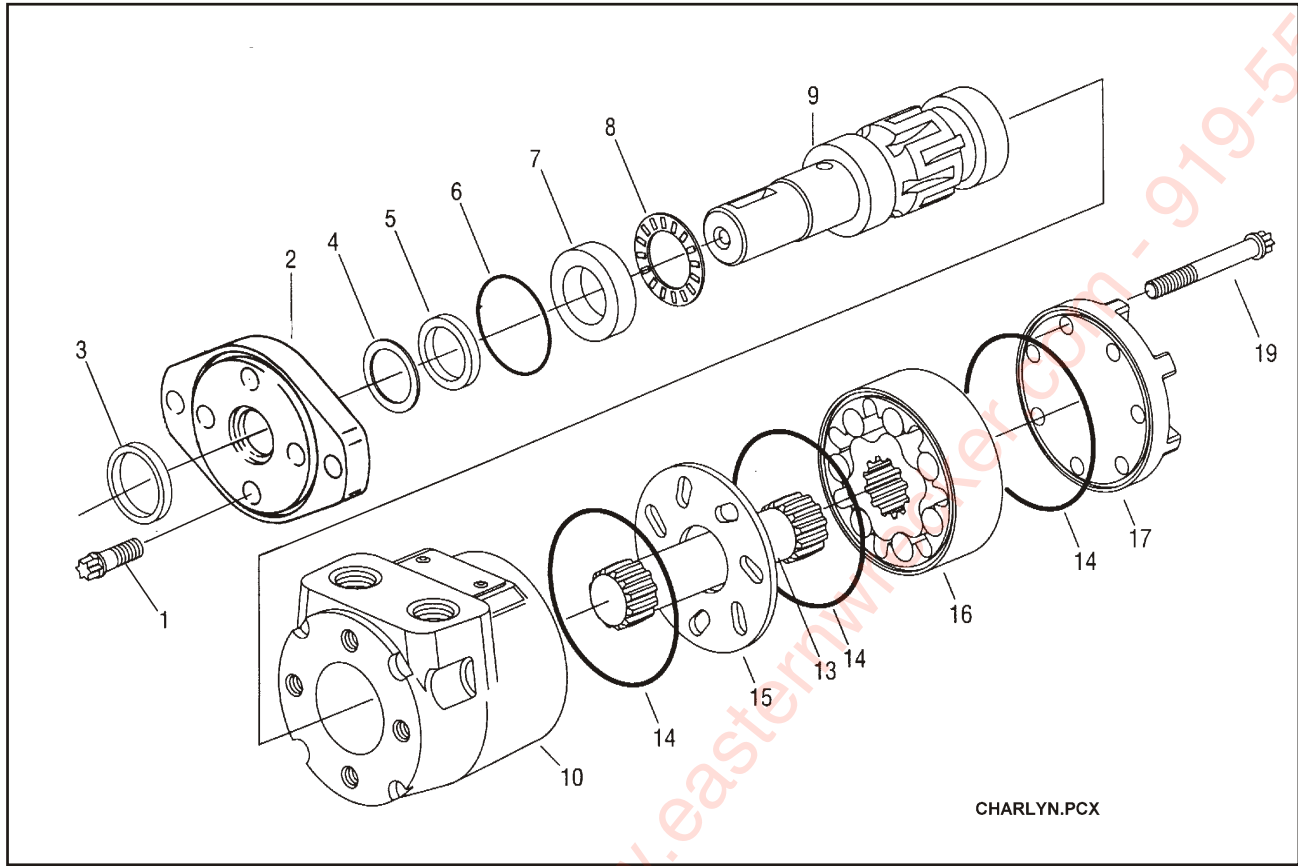

Figure 1-22 9K Winch Items

9K WIDE DRUM WINCH ASSEMBLY

ITEM	PART NO.	DESCRIPTION	QTY.
	123404	WINCH 9000# WORM GEAR (RAMSEY)	
1	300057	ADAPTER	1
3	316083	BEARING CAP	1
4	324161	JAW CLUTCH	1
5	328143	COVER	1
6	332007	DRUM-STD	1
7	334163	GEAR RH 46:1	1
8	338003	HOUSING-CLUTCH	1
9	338273	HOUSING-GEAR	1
10	342018	KEY	1
11	342024	KEY	1
12	342027	KEY	1
13	344008	LEVER, SHAFT	1
14	356902	SHAFT, SHIFT	1
15	357487	SHAFT, DRUM-STD	1
16	368002	WORM RH 46:1	1
17	370001	YOKE	1
18	400001	BALL, POPPET	1
19	402002	BEARING-BALL	2
20	412003	BUSHING	4
21	412045	BUSHING	1
22	414038	HEX HEAD CAPSCREW 1/4-20 X 3/4 GR5	10
23	414045	HEX HEAD CAPSCREW 1/4-20 X 7/8 GR5	4
26	414842	SOCKET HEAD CAPSCREW 1/4-20 X 1-3/4	4
27	414952	SOCKET HEAD CAPSCREW 1/2-13 X 1-1/2	2
28	416040	SETSCREW, 5/16-18 X 1/4 SOC HEADLESS	1
29	416059	SETSCREW, 3/8-16 X 1/2 SOC HEADLESS	1
30	416084	SETSCREW, 1/4-20 X 1/2 SQ HEAD CUP POINT	1
31	416109	SETSCREW, 5/16-18 X 1/2 SQ HEAD CUP POINT	1
33	418218	LOCKWASHER, 1/2	2
34	431008	COUPLING	1
35	438014	DISC-BRAKE	2
36	442184	GASKET	2
37	442205	GASKET	1
38	450006	KEY-BARTH	2
39	450016	KEY-BARTH	4
40	456006	FITTING, LUBE	2
41	456008	FITTING-RELIEF	1
43	468002	REDUCER	1
44	468011	PIPE PLUG	2
45	470033	SPIRAL PIN	1
46	472013	PLASTIC PLUG	1
47	486009	OIL SEAL	1
48	486017	OIL SEAL	1
49	494001	SPRING	1
50	494002	SPRING	2
51	518014	THRUST WASHER	1
52	518015	THRUST WASHER	2