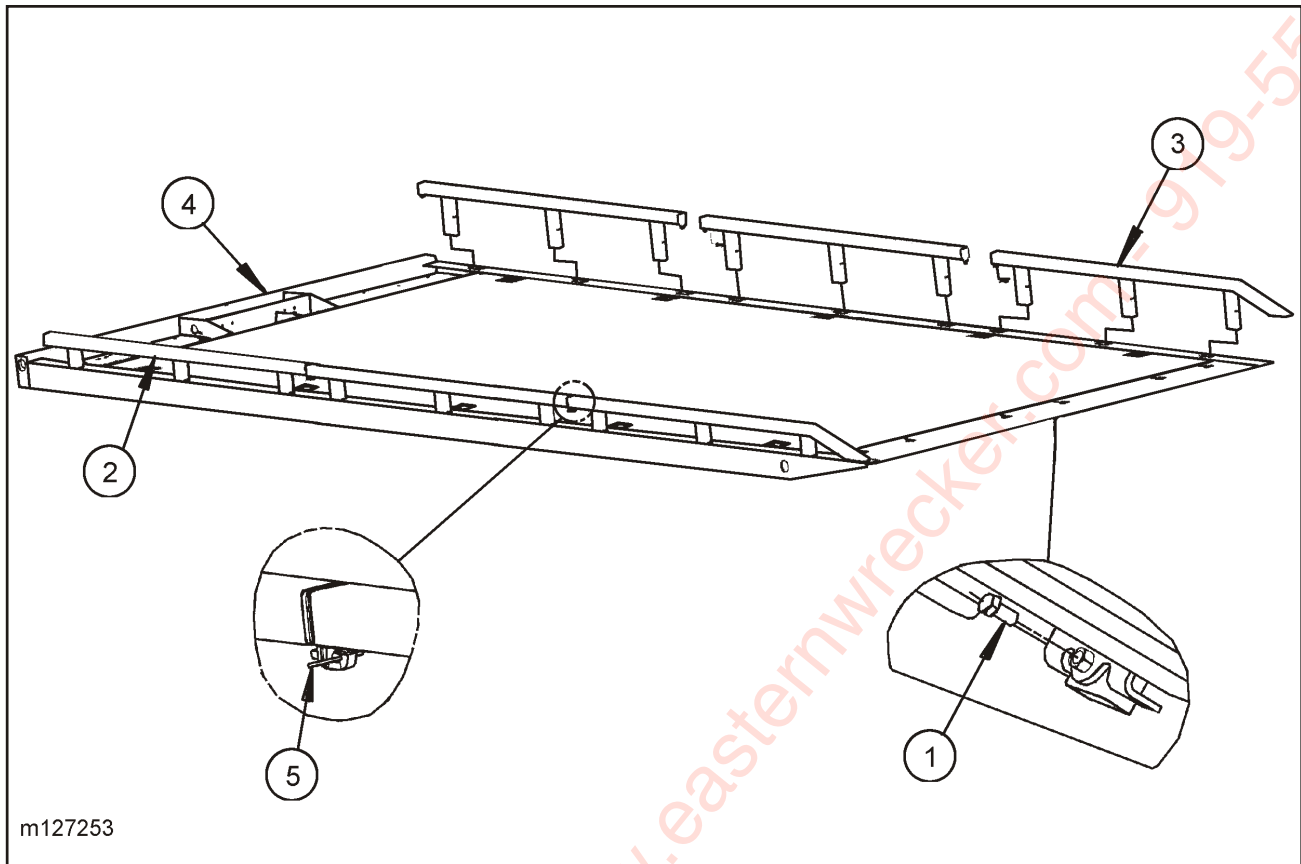

Figure 1-28 Single Ag/Ball Hitch Assembly

SINGLE AG/BALL HITCH ASSEMBLY

ITEM	PART NO.	DESCRIPTION	QTY.
	131377	HITCH ASSEMBLY, SINGLE AG/BALL	
1	123732	FRAME WELDMENT, CL MAIN	REF
2	1-654-010055-05	SCREW, HEX HEAD CAP 1/2-13 X 2 GR5	6
3	122555	PIN, CYL W/L LIFT	1
4	116034	PIN, DOUBLE HOLE	1
5	131330	HITCH, UNIVERSAL 2 TON	1
6	1-557-010014	PIN, HAIR 1/4	2
7	1-557-010362-63	PIN, COTTER, 1/4 X 2	2
8	1-861-010032-15	WASHER, FLAT 1/2W	12
9	131376	HITCH WELDMENT SINGLE AG/BALL	1
10	1-512-010005-09	NUT, HEX LOCK 1/2-13 GRB	6