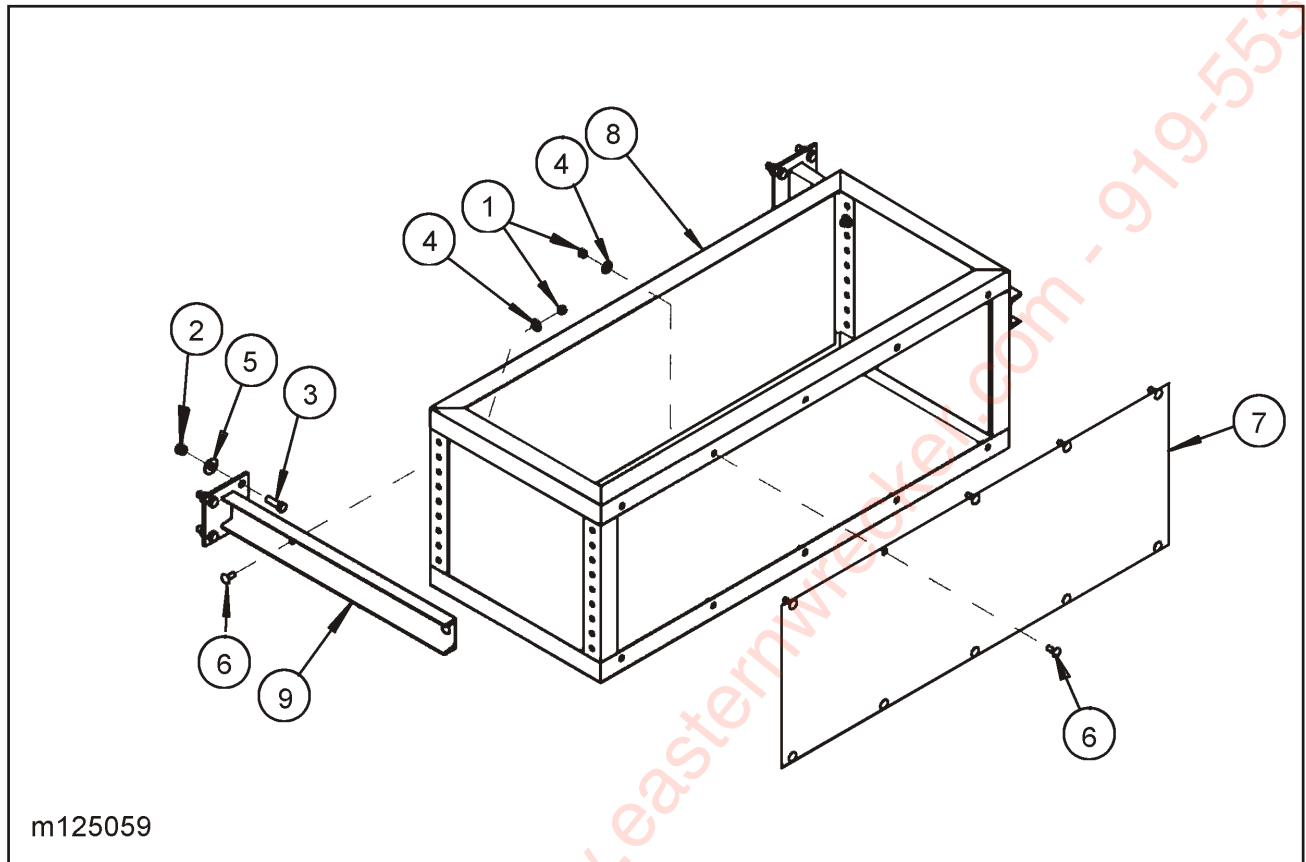

m125059

Figure 1-32 Storage Box Assembly

STORAGE BOX ASSEMBLY

ITEM	PART NO.	DESCRIPTION	QTY.
	125059	STORAGE BOX 48 X 20 X 18H W/ STD	
1	1-512-010005-05	NUT, HEX LOCK 3/8-16 GRB	14
2	1-512-010005-09	NUT, HEX LOCK 1/2-13 GRB	6
3	1-654-010055-03	SCREW, HEX HEAD CAP 1/2-13 X 1-1/2 GR5	6
4	1-861-010032-11	WASHER, FLAT 3/8W	14
5	1-861-010032-15	WASHER, FLAT 1/2W	6
6	111276	SCREW, RD HEAD SQ NECK 3/8-16 X 1 GR5	14
7	123792	FRONT PANEL STORAGE BOX STEEL	1
8	123498	STORAGE BOX WELDMENT 48 X 20 X 18H	1
9	123805	ANCHOR WELDMENT, STORAGE BOX	2