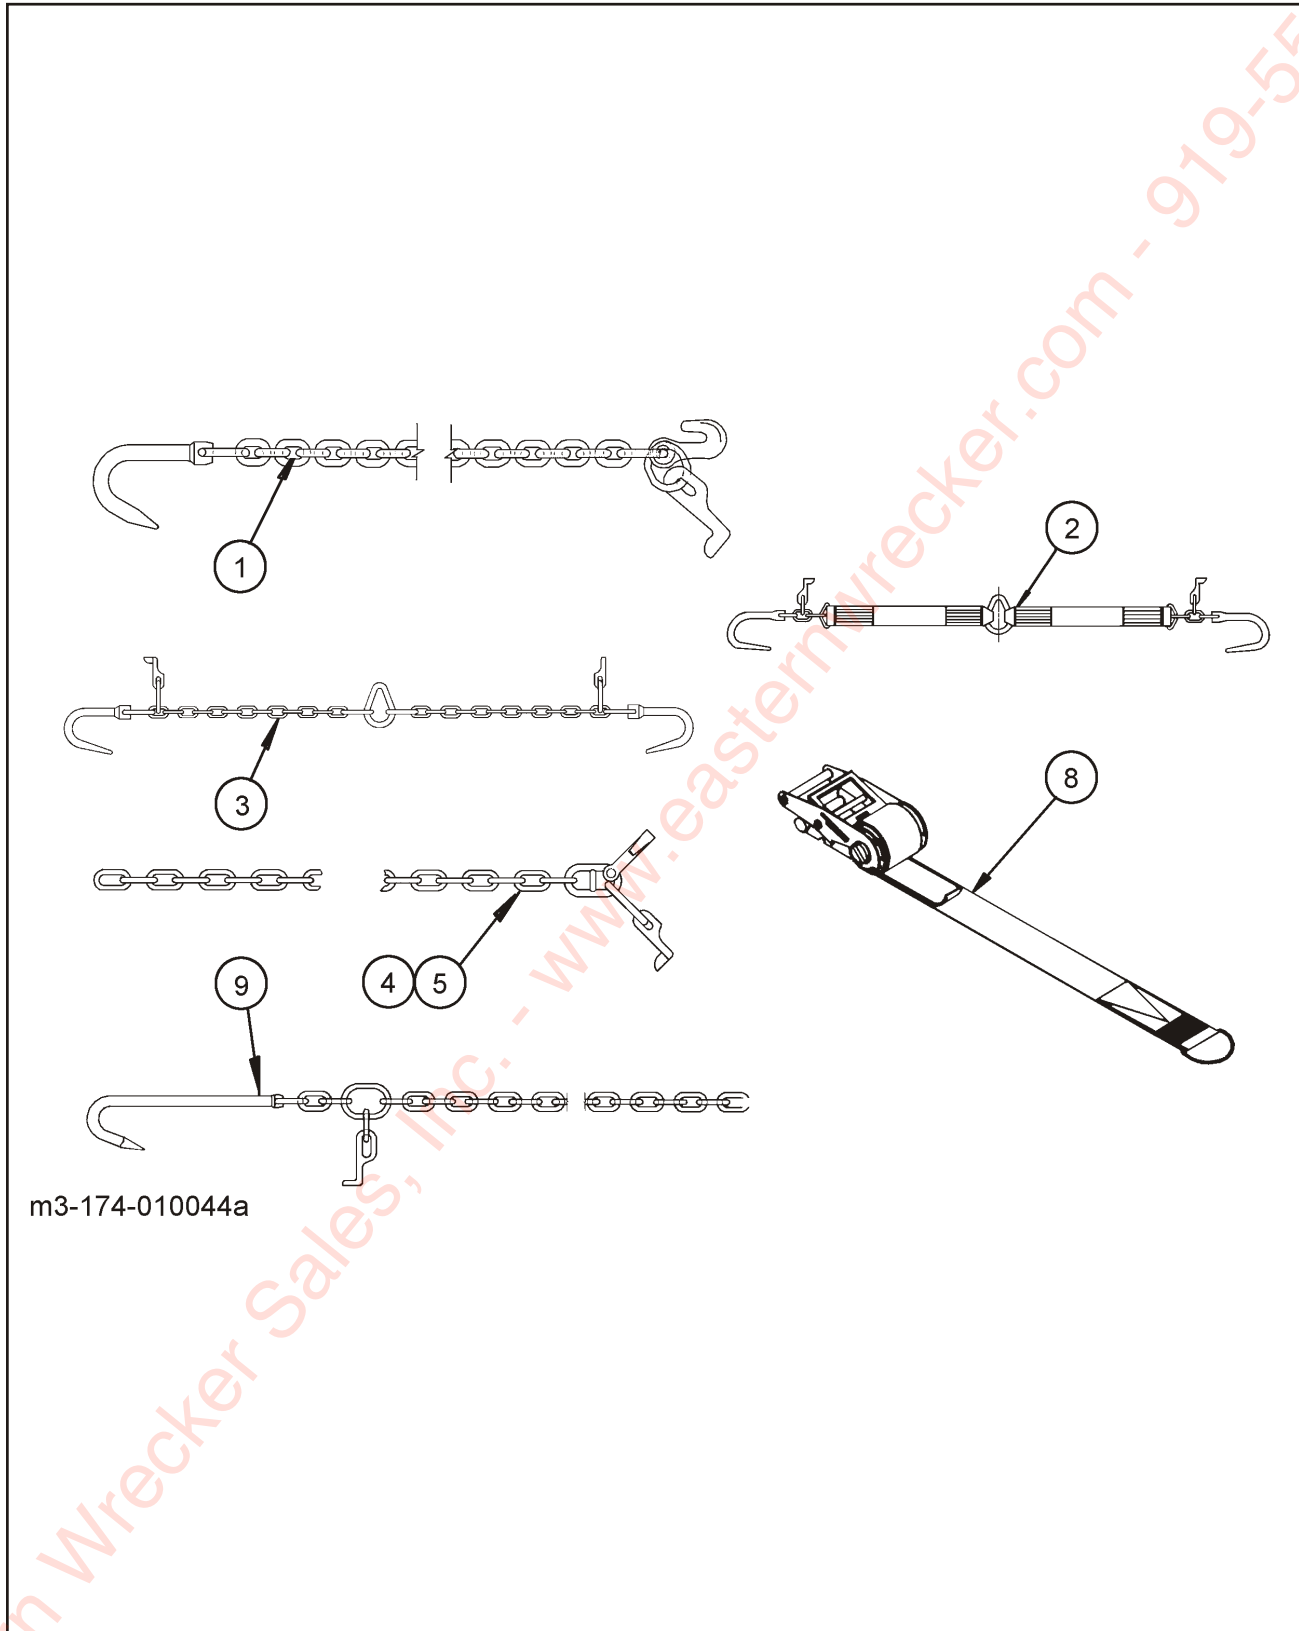

Figure 1-34 Toolbox Assembly

TOOLBOX ASSEMBLY

ITEM	PART NO.	DESCRIPTION	QTY.
	125062	TOOLBOX ASSEMBLY 48 X 18 X 18 STD DOOR	
	125063	TOOLBOX ASSEMBLY 48 X 18 X 18 SS DOOR	
	125060	TOOLBOX ASSEMBLY 30 X 18 X 18 STD DOOR	
	125061	TOOLBOX ASSEMBLY 30 X 18 X 18 SS DOOR	
1	1-512-010005-05	NUT, HEX LOCK 3/8-16 GRB	6
2	1-512-010005-09	NUT, HEX LOCK 1/2-13 GRB	6
3	1-654-010055-03	SCREW, HEX HEAD CAP 1/2-13 X 1-1/2 GR5	6
4	1-861-010032-11	WASHER, FLAT 3/8W	6
5	1-861-010032-15	WASHER, FLAT 1/2W	12
6	111276	SCREW, RD HEAD SQ NECK 3/8-16 X 1 GR5	6
7	123729	TOOLBOX 48", STD DOOR	1
	123730	TOOLBOX 48", SS DOOR	1
	124020	TOOLBOX 30" STD DOOR	1
	124021	TOOLBOX 30" SS DOOR	1

NOTE: TOOLBOX (ITEM 7) INCLUDES MOUNTING BRACKETS

Figure 1-35 Miscellaneous Options

MISCELLANEOUS OPTIONS

ITEM	PART NO.	DESCRIPTION	QTY.
1	3-174-010005	TOWBAR CHAIN ASSEMBLY	1
2	3-174-010030	FRONT SLING	1
3	123053	FRONT CHAIN SLING	1
4	123054	CHAIN ASSEMBLY 10'	1
5	123055	CHAIN ASSEMBLY 6'	1
6	125602	WHEEL INSERTS SS 19.5 IH (NOT SHOWN)	1
7	3-446-010036	MAGNETIC TOW LIGHT (NOT SHOWN)	1
8	3-744-010011	STRAP RATCHET BINDER	1
9	3-174-010044	CHAIN ASSEMBLY, 10'	1
10	B5-407-163	HYDRAULIC QUICK COUPLER CF BUMPER (INCL 11-12) (NOT SHOWN)	1
11	2045-6-8S	PIPE SWIVEL REDUCER 3/8-1/2 (NOT SHOWN)	2
12	4050-4	COUPLER, BODY HALF FEMALE (NOT SHOWN)	2
13	3-266-010046	DRIVELINE BALANCE 3 PIECE (NOT SHOWN)	1
14	123829	DRIVELINE MODIFICATION IH4400 (NOT SHOWN)	1
	123718	DRIVELINE MODIFICATION PETERBUILT (NOT SHOWN)	1
	124297	DRIVELINE MODIFICATION FORD 650 (NOT SHOWN)	1
	123244	DRIVELINE MOD. KENWORTH T400 (NOT SHOWN)	1
	122470	DRIVELINE MODIFICATION IH4300 (NOT SHOWN)	1