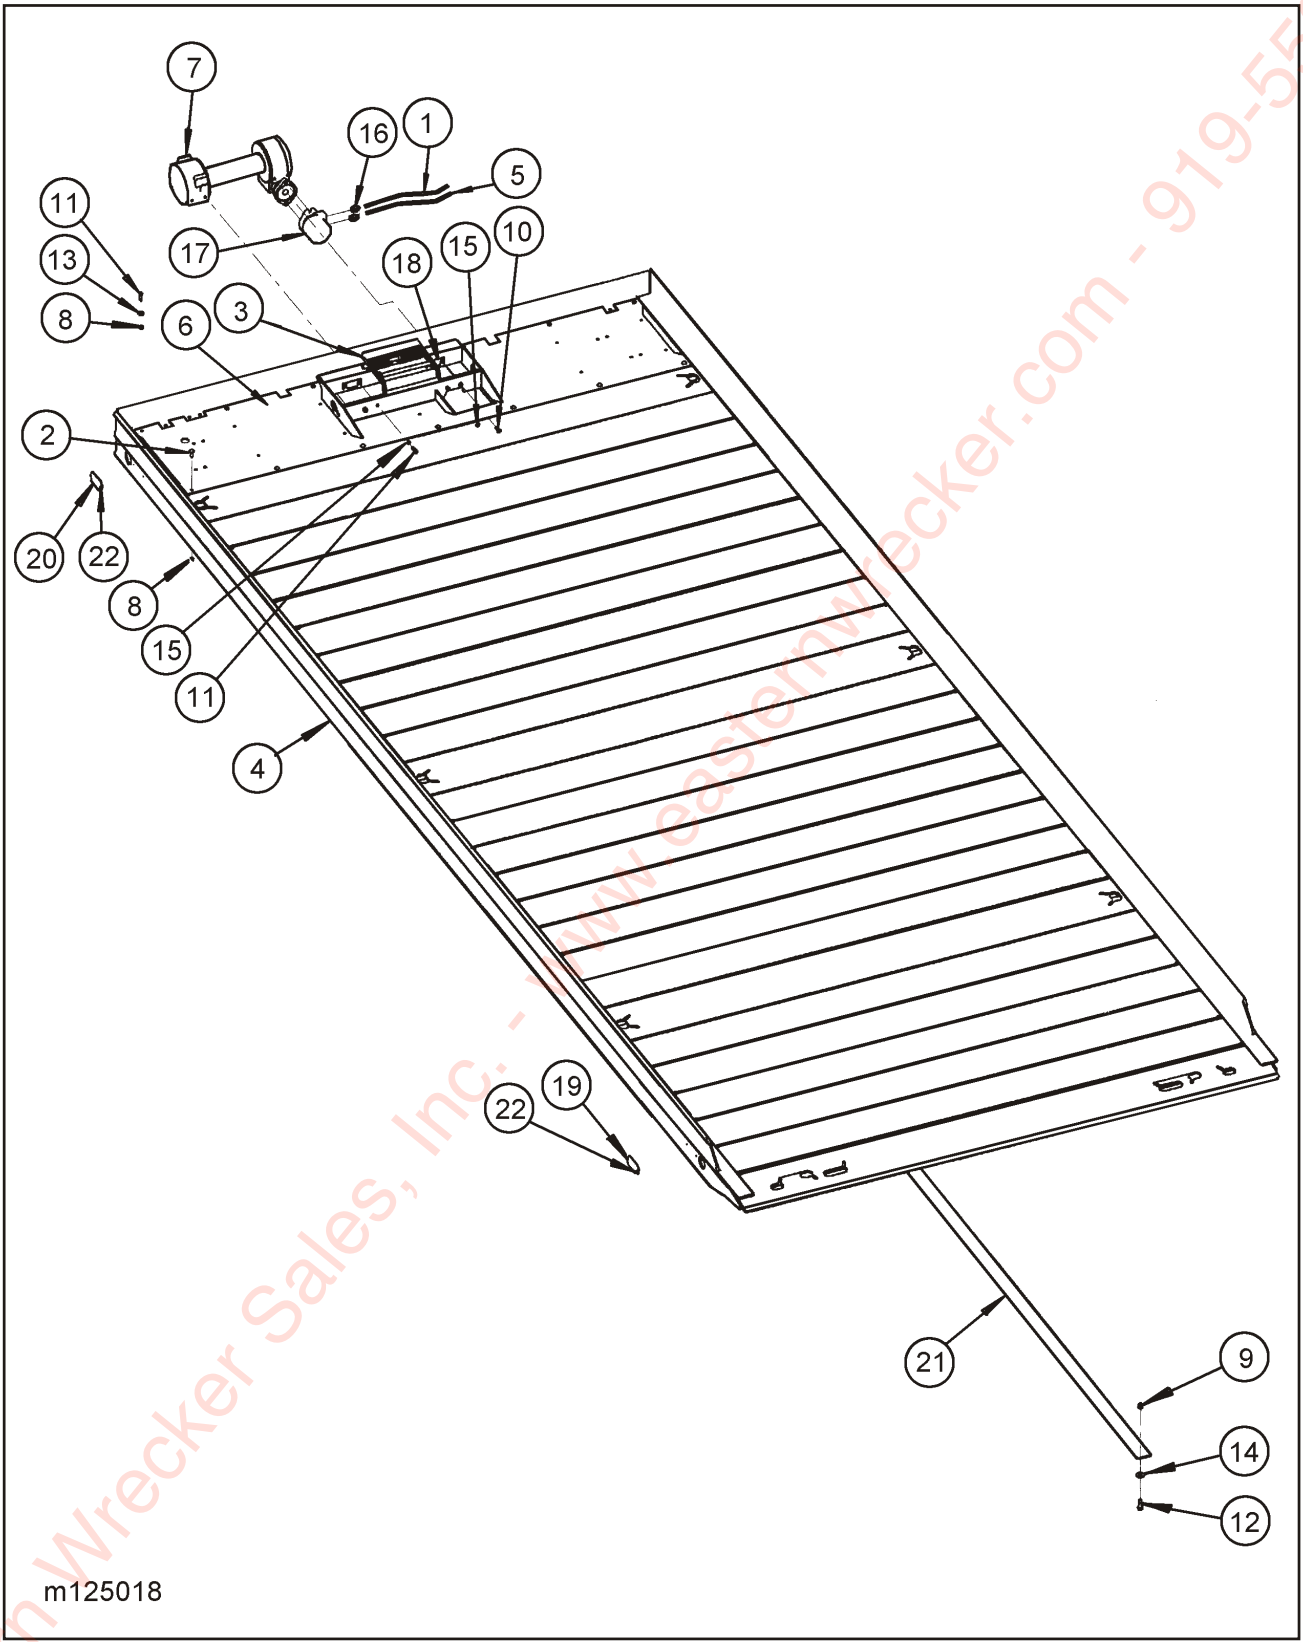

ELECTRICAL SYSTEM

ITEM	PART NO.	DESCRIPTION	QTY.
44	64181	RECT QUARTZ HALOGEN LAMP	1
45	123978	LIGHT BAR SWITCH PANEL (PETERBUILT/KENWORTH)	1
	123955	LIGHT BAR SWITCH PANEL (CHEVY C6500, FORD 550/650)	1
	123956	LIGHT BAR SWITCH PANEL (OLD STYLE I.H. 4700)	1
	123957	LIGHT BAR SWITCH PANEL (OLD FREIGHTLINER)	1
	123958	LIGHT BAR SWITCH PANEL (I.H. 4300, PTO LIGHT)	1
	123959	LIGHT BAR SWITCH PANEL (I.H. 4300, PTO SWITCH)	1
	123960	LIGHT BAR SWITCH PANEL (UNIVERSAL BOX STYLE, 4 FUNCTION, UNDER DASH, FORD 650) (LIGHT BAR SWITCH PANEL LOCATED INSIDE CAB)	1
46	60202R	LAMP, STOP TAIL 3 X 7 RED	2
47	3-272-010010	CONNECTOR ELECT 4 POLE MALE (THIS CONNECTOR DOES NOT COME WITH THE UNIT. IT IS WHAT PLUGS INTO THE FEMALE CONNECTOR ON UNIT.)	1