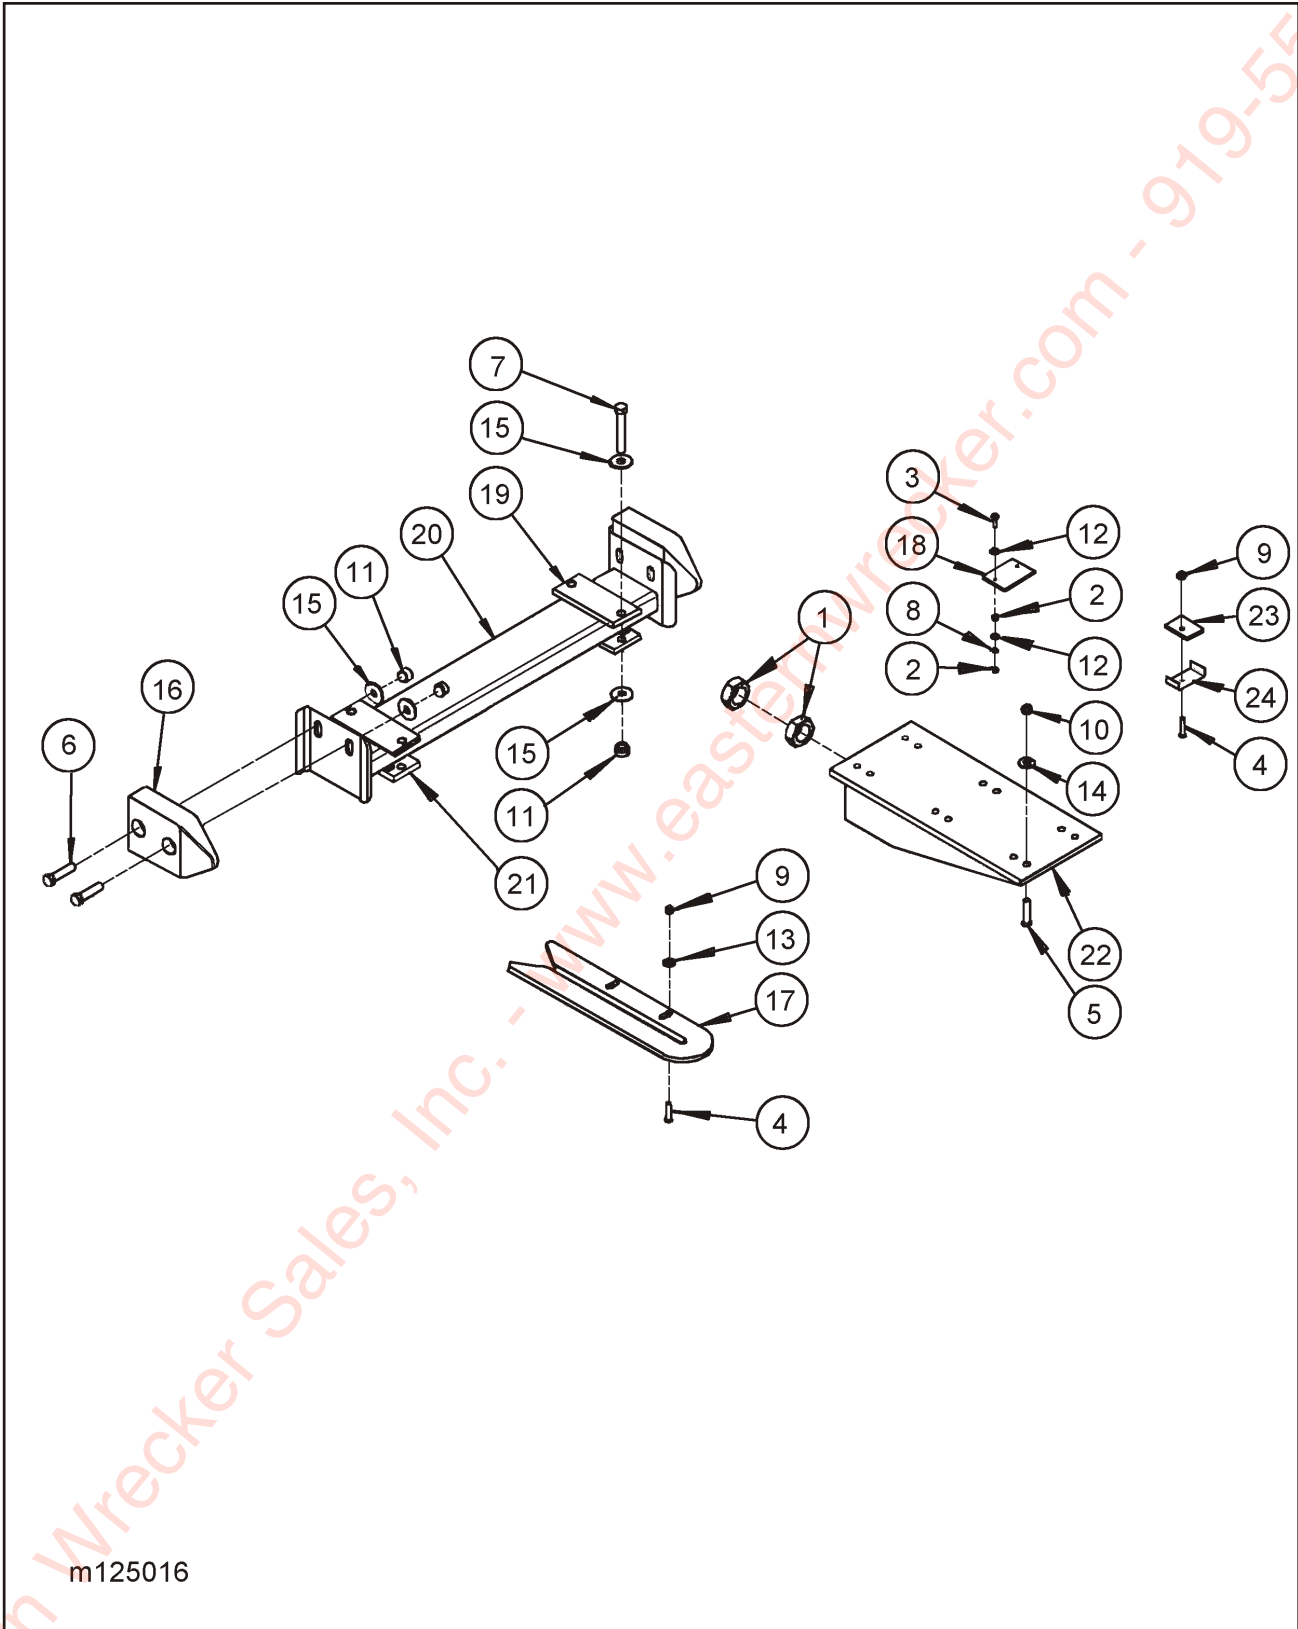

Figure 1-21 Bed Brackets and Miscellaneous Items

BED BRACKETS AND MISCELLANEOUS ITEMS

ITEM	PART NO.	DESCRIPTION	QTY.
	125016	ALUMINUM BED BRACKETS AND MISCELLANEOUS ITEMS	
	127631	STEEL BED BRACKETS AND MISCELLANEOUS ITEMS	
1	1-511-010001-14	NUT, HEX JAM 1-1/2 12	2
2	1-512-010007-05	NUT, HEX 1/4-20 GRB	4
3	1-654-010047-06	SCREW, HEX HEAD CAP 1/4-20 X 1 GR5 (125016)	2
	1-654-010047-04	SCREW, HEX HEAD CAP 1/4-20 X 3/4 GR5 (127631)	
4	1-654-010051-07	SCREW, HEX HEAD CAP 3/8-16 X 1-1/2 GR5	7
5	1-654-010055-05	SCREW, HEX HEAD CAP 1/2-13 X 2 GR5	6
6	1-654-010059-07	SCREW, HEX HEAD CAP 5/8-11 X 2-1/2 GR5	4
7	1-654-010059-13	SCREW, HEX HEAD CAP 5/8-11 X 4 GR5	4
8	1-861-010034-09	WASHER, SPLIT LOCK 1/4	2
9	1-512-010005-05	NUT, HEX LOCK 3/8-16 GRB	7
10	1-512-010005-09	NUT, HEX LOCK 1/2-13 GRB	6
11	1-512-010005-13	NUT, HEX LOCK 5/8-11 GRB	8
12	1-861-010032-07	WASHER, FLAT 1/4W	4
13	1-861-010032-11	WASHER, FLAT 3/8W	2
14	1-861-010032-15	WASHER, FLAT 1/2W	6
15	1-861-010032-19	WASHER, FLAT 5/8W	12
16	122482	SUPPORT, NYLATRON FRONT BED	2
17	122984	STOP, ALUMINUM BED TILT (125016)	1
	123522	STOP, STEEL BED TILT (127631)	1
18	123277	BRACKET, SUPPORT E-CHAIN END (125016)	1
19	123279	ANCHOR, SUPPORT FRONT BED	2
20	123282	SUPPORT WELDMENT, FRONT BED	1
21	123529	ANCHOR, SUPPORT FRONT BED BOTTOM	2
22	3-014-010129	ANCHOR, CYLINDER BED BOLT-ON (125016)	1
	3-014-010186	ANCHOR, CYLINDER BED BOLT-ON STEEL (127631)	1
23	3-181-010007	HOSE CLAMP, TOP PLATE (125016)	5
24	3-181-010008	BOTTOM HOSE CLAMP (125016)	5