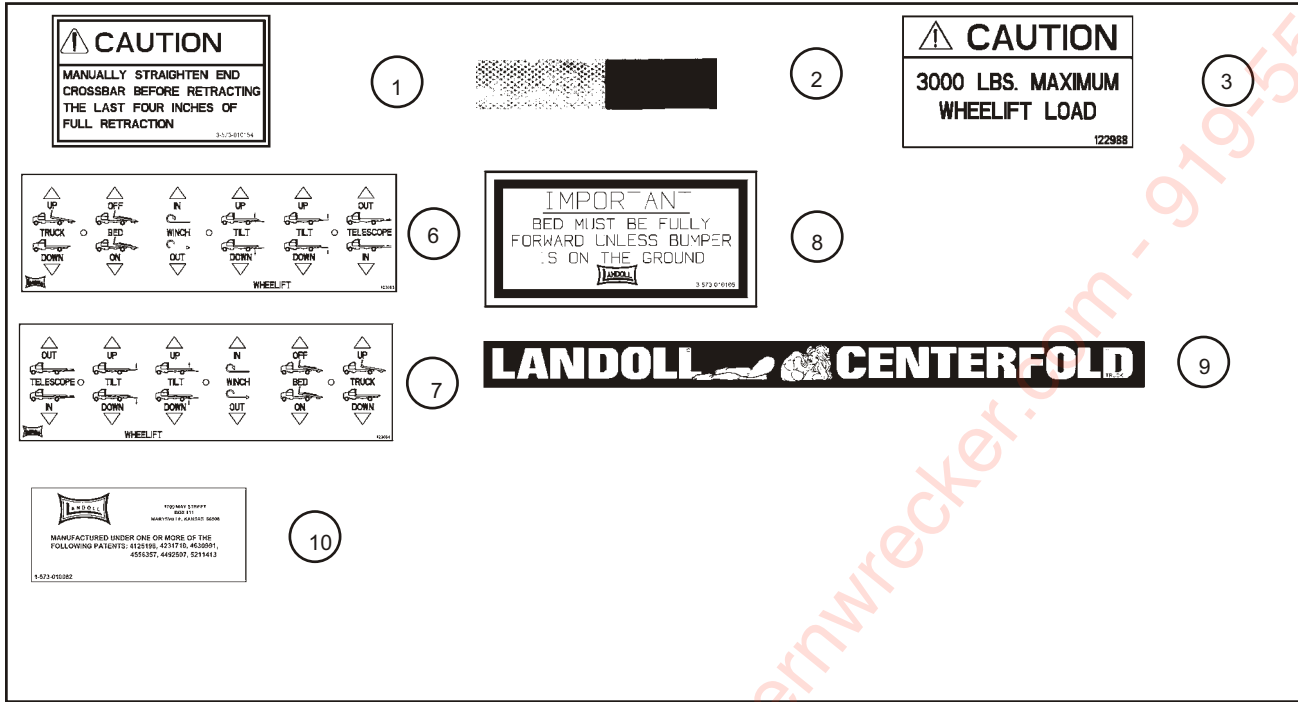

NOTE: TOOLBOX (ITEM 7) INCLUDES MOUNTING BRACKETS

Figure 1-35 Miscellaneous Options

MISCELLANEOUS OPTIONS

ITEM	PART NO.	DESCRIPTION	QTY.
1	3-174-010005	TOWBAR CHAIN ASSEMBLY	1
2	3-174-010030	FRONT SLING	1
3	123053	FRONT CHAIN SLING	1
4	123054	CHAIN ASSEMBLY 10'	1
5	123055	CHAIN ASSEMBLY 6'	1
6	125602	WHEEL INSERTS SS 19.5 IH (NOT SHOWN)	1
7	3-446-010036	MAGNETIC TOW LIGHT (NOT SHOWN)	1
8	3-744-010011	STRAP RATCHET BINDER	1
9	3-174-010044	CHAIN ASSEMBLY, 10'	1
10	B5-407-163	HYDRAULIC QUICK COUPLER CF BUMPER (INCL 11-12) (NOT SHOWN)	1
11	2045-6-8S	PIPE SWIVEL REDUCER 3/8-1/2 (NOT SHOWN)	2
12	4050-4	COUPLER, BODY HALF FEMALE (NOT SHOWN)	2
13	3-266-010046	DRIVELINE BALANCE 3 PIECE (NOT SHOWN)	1
14	123829	DRIVELINE MODIFICATION IH4400 (NOT SHOWN)	1
	123718	DRIVELINE MODIFICATION PETERBUILT (NOT SHOWN)	1
	124297	DRIVELINE MODIFICATION FORD 650 (NOT SHOWN)	1
	123244	DRIVELINE MOD. KENWORTH T400 (NOT SHOWN)	1
	122470	DRIVELINE MODIFICATION IH4300 (NOT SHOWN)	1