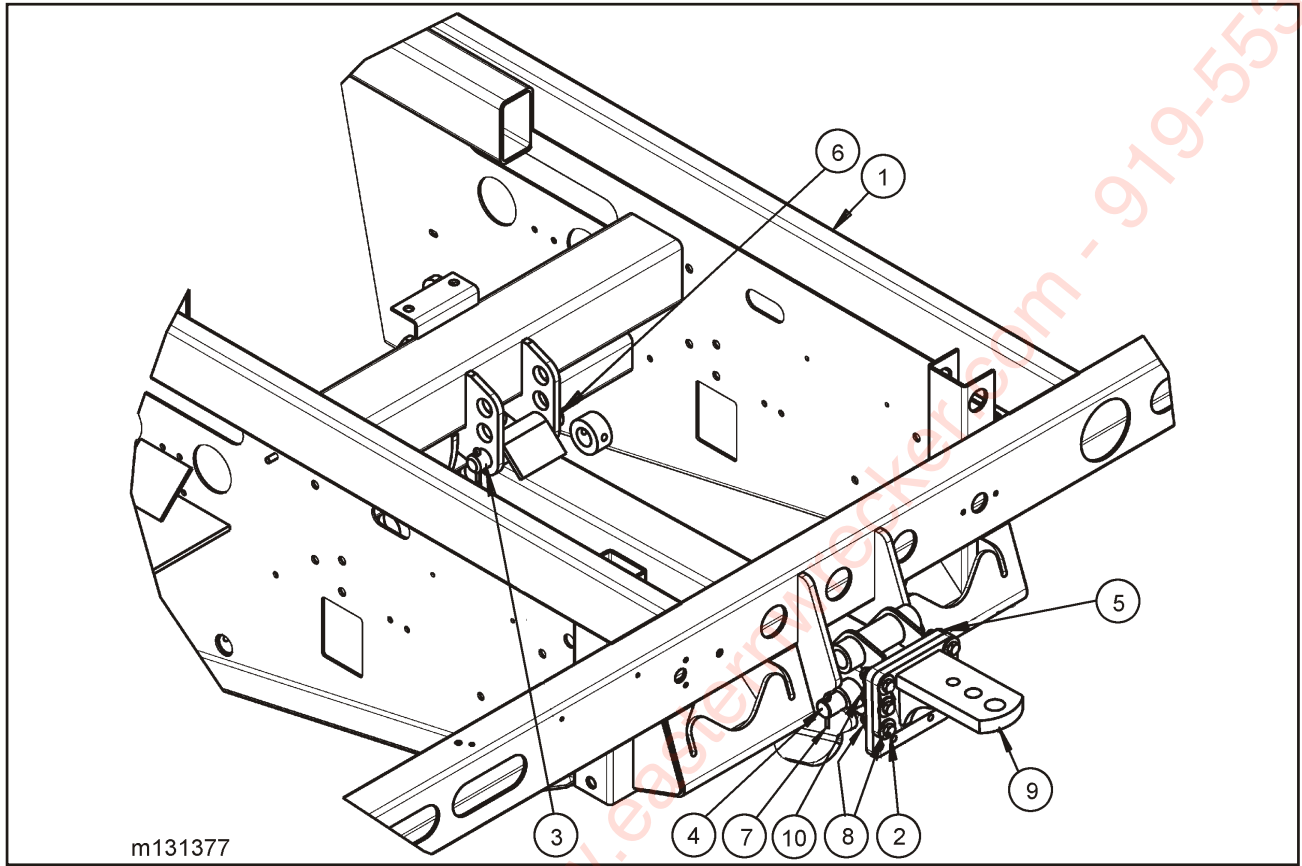

Figure 1-27 Double Ag Hitch Assembly

DOUBLE AG HITCH ASSEMBLY

ITEM	PART NO.	DESCRIPTION	QTY.
	131374	HITCH ASSEMBLY, DOUBLE AG	
1	123732	FRAME WELDMENT, CL MAIN	REF
2	1-654-010055-05	SCREW, HEX HEAD CAP 1/2-13 X 2 GR5	6
3	122555	PIN, CYL W/L LIFT	1
4	116034	PIN, DOUBLE HOLE	1
5	131330	HITCH, UNIVERSAL 2 TON	1
6	1-557-010014	PIN, HAIR 1/4	2
7	1-557-010362-63	PIN, COTTER, 1/4 X 2	2
8	1-861-010032-15	WASHER, FLAT 1/2W	12
9	131375	HITCH WELDMENT DOUBLE CLEVIS	1
10	1-512-010005-09	NUT, HEX LOCK 1/2-13 GRB	6

Figure 1-28 Single Ag/Ball Hitch Assembly

SINGLE AG/BALL HITCH ASSEMBLY

ITEM	PART NO.	DESCRIPTION	QTY.
	131377	HITCH ASSEMBLY, SINGLE AG/BALL	
1	123732	FRAME WELDMENT, CL MAIN	REF
2	1-654-010055-05	SCREW, HEX HEAD CAP 1/2-13 X 2 GR5	6
3	122555	PIN, CYL W/L LIFT	1
4	116034	PIN, DOUBLE HOLE	1
5	131330	HITCH, UNIVERSAL 2 TON	1
6	1-557-010014	PIN, HAIR 1/4	2
7	1-557-010362-63	PIN, COTTER, 1/4 X 2	2
8	1-861-010032-15	WASHER, FLAT 1/2W	12
9	131376	HITCH WELDMENT SINGLE AG/BALL	1
10	1-512-010005-09	NUT, HEX LOCK 1/2-13 GRB	6