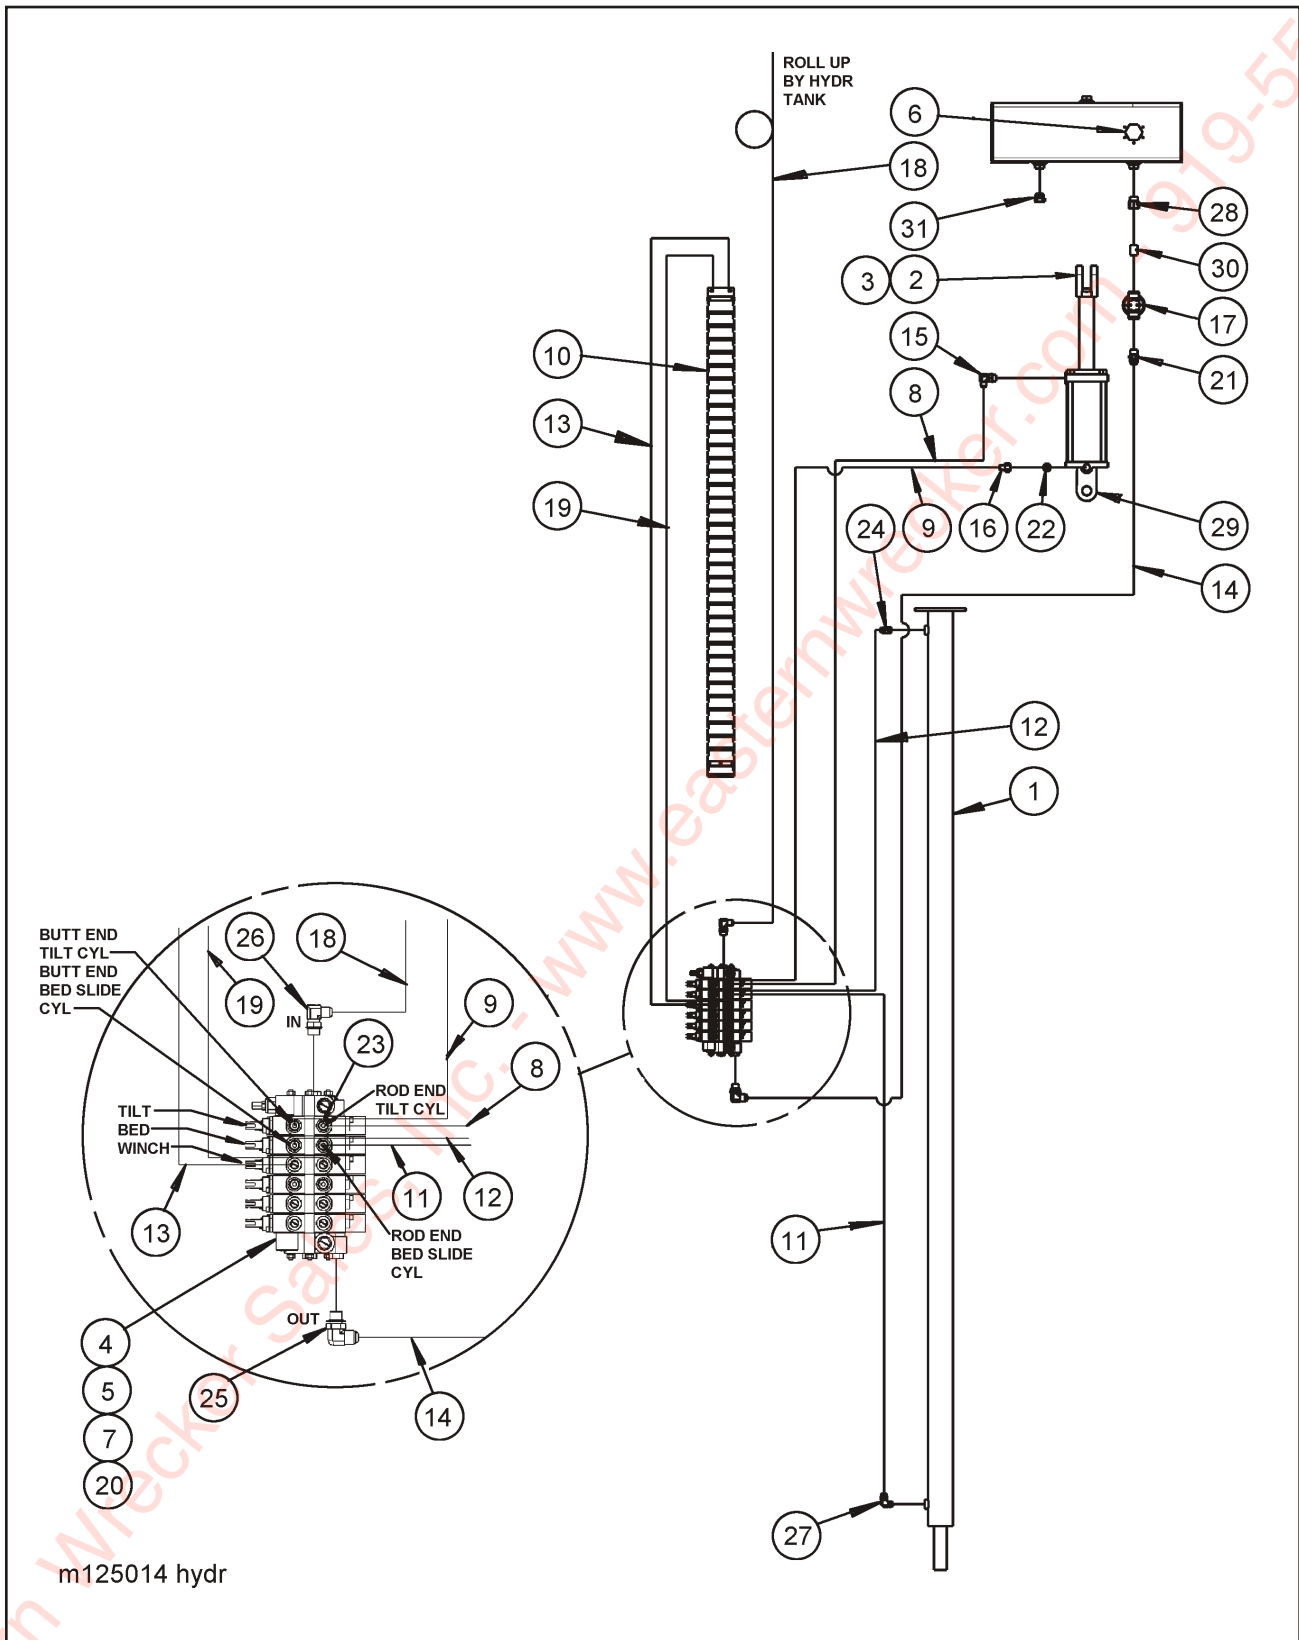

HYDRAULIC ASSEMBLY

ITEM	PART NO.	DESCRIPTION	QTY.
	125014	FRAME ASSEMBLY	
1	122285	CYLINDER, 3 X 108 (SEE PAGE 1-10)	1
2	123224	CLEVIS CYLINDER 5"	1
3	123834	SCREW, SET 3/8-16 X 1-1/2 BRASS	1
4	1-654-010051-05	SCREW, HEX HEAD CAP 3/8-16 X 1 GR5	3
5	1-861-010032-11	WASHER, FLAT 3/8W	3
6	122505	PLUG, O-RING 1-5/8	1
7	122666	VALVE, HYD 6 SPOOL 2500 PSI (SEE PAGE 1-13)	1
8	122861	HOSE ASSEMBLY 3/8 X 147	1
9	122862	HOSE ASSEMBLY 3/8 X 136	1
10	122901	E-CHAIN HOSE SUPPORT	1
	122902	INDIVIDUAL LINK FOR E-CHAIN (47 LINKS TOTAL USED)	1
	3-755-010122-04	MOUNTING BRACKETS FOR E-CHAIN	1
11	123079	HOSE ASSEMBLY 3/8 X 62	1
12	123080	HOSE ASSEMBLY 3/8 X 118	1
13	123558	HOSE ASSEMBLY 1/2 X 206	1
14	125558	HOSE ASSEMBLY 3/4 X 188	1
15	127805	ADAPTER 90	1
16	127806	ADAPTER	1
17	1-295-010001	RETURN LINE FILTER	1
18	1-397-010301296	HOSE ASSEMBLY 1/2 X 296	1
19	1-397-010302206	HOSE ASSEMBLY 1/2 X 206	1
20	1-861-010034-11	WASHER, SPLIT LOCK 3/8	3
21	2021-12-12S	ADAPTER	1
22	202702-10-8S	ADAPTER	1
23	202702-6-8S	ADAPTER	6
24	202702-8-8S	ADAPTER	1
25	2062-10-12S	ADAPTER, 90	1
26	2062-10-8S	ADAPTER, 90	1
27	2062-8-8S	ADAPTER, 90	1
28	2216-12-12S	INTERNAL PIPE O-RING BOSS	1
29	3-242-010050	CYLINDER 5 X 8 TIE ROD (SEE PAGE 1-11)	1
30	3/4 NIPPLE	NIPPLE, ALL THREAD 3/4	1
31	900598-12S	PLUG, O-RING BOSS	1