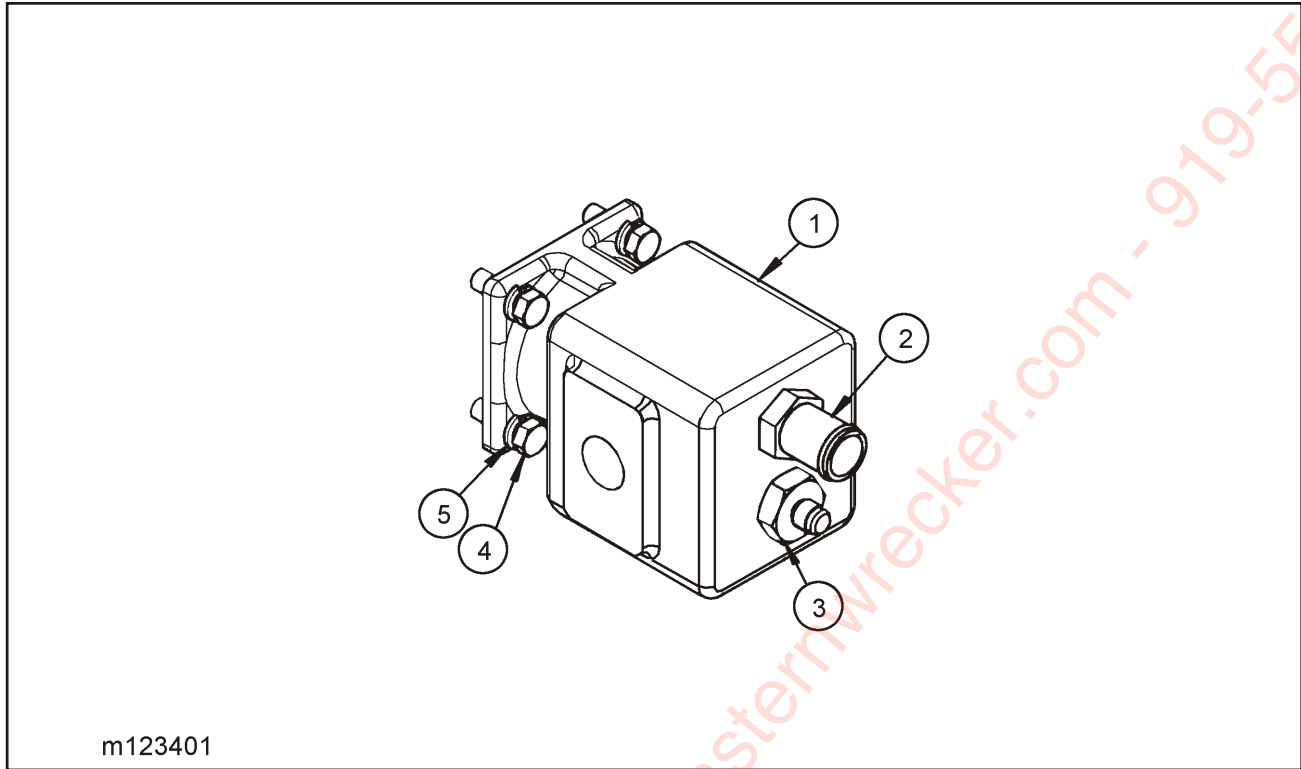

Figure 1-24 Winch Motor Assembly

WINCH TENSIONER INSTALLATION (AFTER 04/2004)

ITEM	PART NO.	DESCRIPTION	QTY.
	131644	WINCH TENSIONER INSTALLATION 9M LND	
1	122979	MOUNT, WINCH WELDMENT	REF
2	123404	WINCH, 9000 LB WIDE DRUM LEVER	REF
3	131642	WINCH TENSIONER WELDMENT 9M	1
4	3-720-010010	SPRING, COMPRESSION	1
5	1-861-010032-15	WASHER, FLAT 1/2W	6
6	1-654-010055-20	SCREW, HEX HEAD CAP 1/2-13 X 7-1/2 GR5	1
7	1-654-010055-03	SCREW, HEX HEAD CAP 1/2-13 X 1-1/2 GR5	2
8	1-512-010005-09	NUT, HEX LOCK 1/2-13 GRB	3