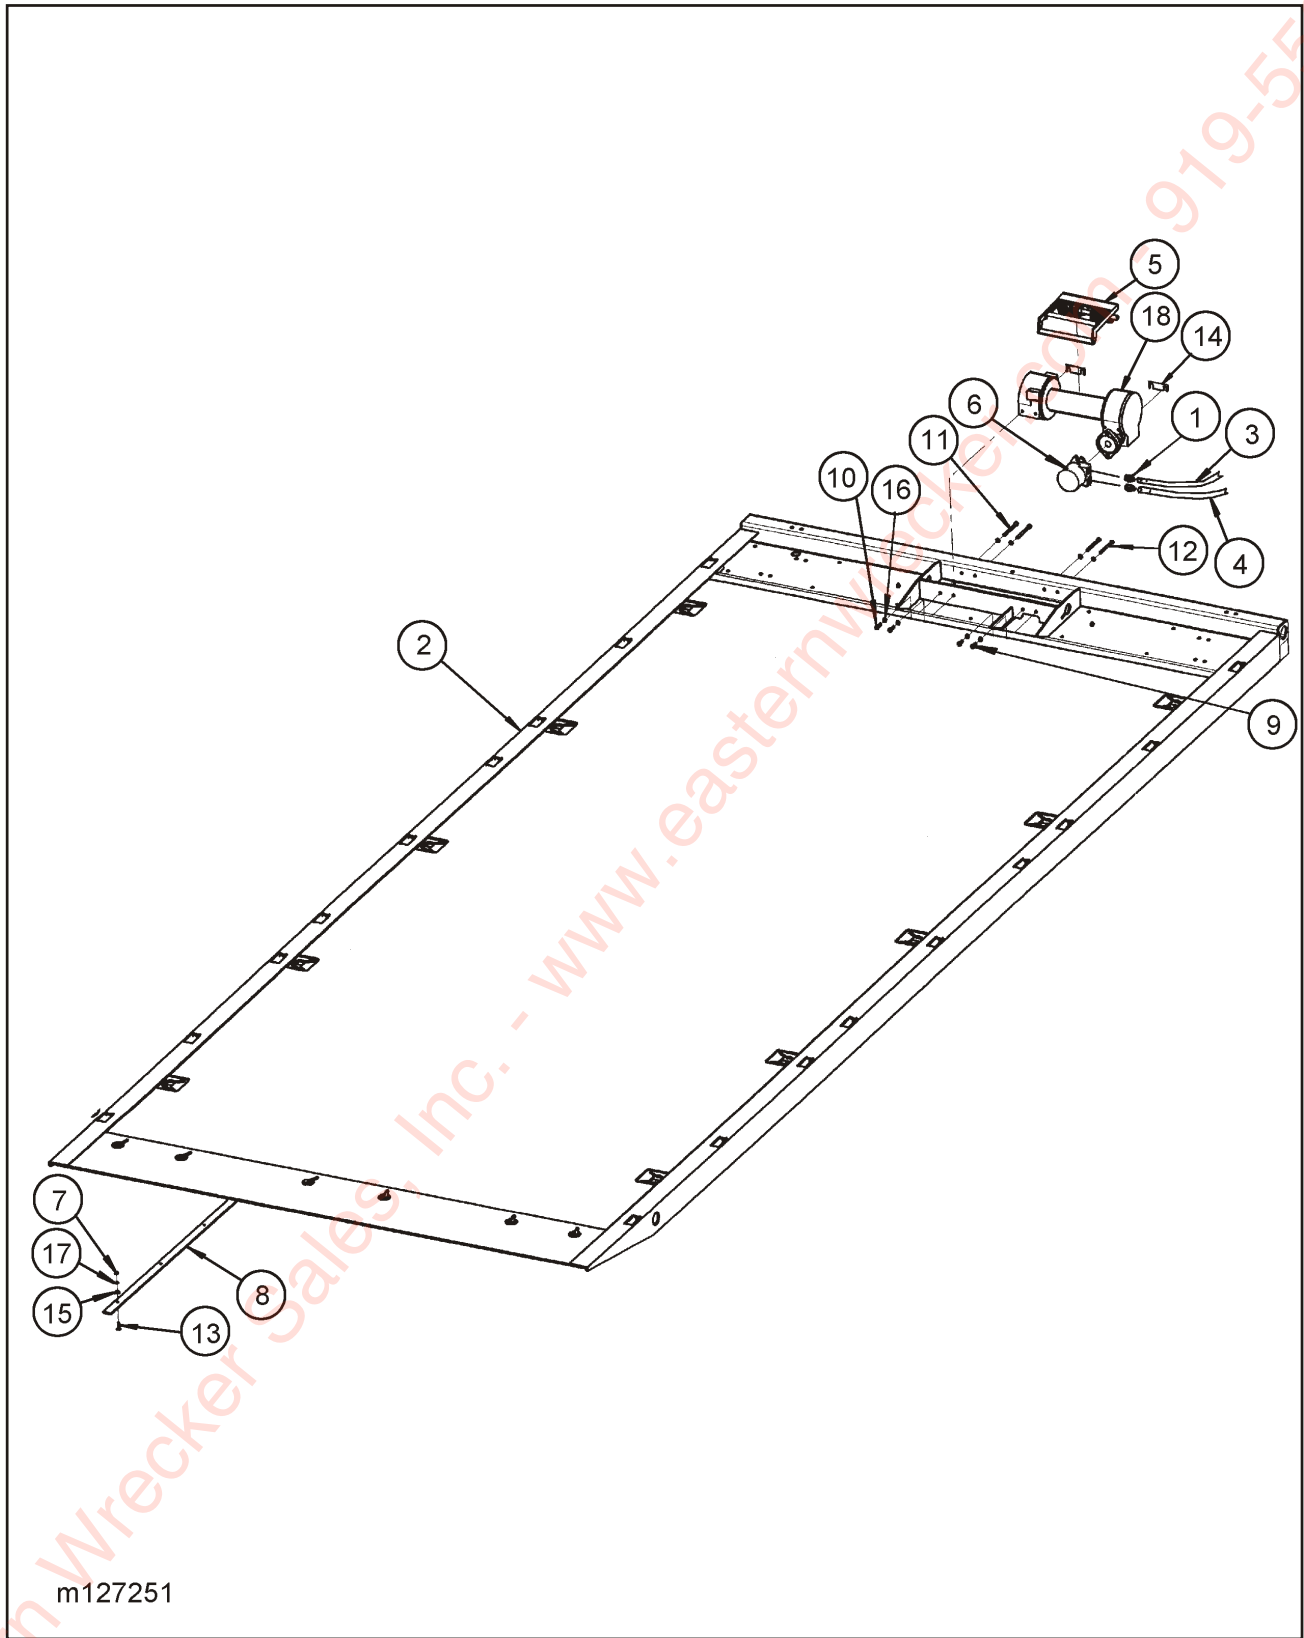

* TOTAL QTY OF 2 USED ON 19' BED; TOTAL QTY OF 4 USED ON 22' BED

** TOTAL QTY OF 2 USED ON 19' BED; NONE USED ON 22' BED

Figure 1-13 Steel Bed Assembly

STEEL BED ASSEMBLY

ITEM	PART NO.	DESCRIPTION	QTY
1	202702-10-8S	ADAPTER #10	2
2	127229	BED WELDMENT, STEEL 22 X 102 FLAT	1
	123768	BED WELDMENT, STEEL 22 X 102	1
3	100560	HOSE ASSEMBLY 1/2 X 56	1
4	123546	HOSE ASSEMBLY 1/2 X 56	1
5	122547	LEVEL WINDER, MODEL I	1
6	3-481-010012	MOTOR, HYDRAULIC 2.8 CI/R 2 BOLT (SEE PAGE 1-40)	1
7	1-512-010007-06	NUT, HEX 5/16-18 GRB	32
8	123828	PLASTIC SLIDE STEEL BED	4
9	1-654-010051-05	SCREW, HEX HEAD CAP 3/8-16 X 1 GR5	2
10	1-654-010051-06	SCREW, HEX HEAD CAP 3/8-16 X 1-1/4 GR5	2
11	129698	SCREW, HEX HEAD CAP 3/8-16 X 4-1/2 GR5	2
12	129697	SCREW, HEX HEAD CAP 3/8-16 X 2-1/4 GR5	2
13	1-654-010034-06	SCREW, HEX SOCKET CTSK 5/16 X 1-1/4	32
14	3-684-010031	SHIM, WINCH 8M	2
15	1-861-010032-09	WASHER, FLAT 5/16W	32
16	1-861-010034-11	WASHER, SPLIT LOCK 3/8	8
17	1-861-010034-10	WASHER, SPLIT LOCK 5/16	32
18	123404	WINCH 9000 LB WIDE DRUM LEVER (SEE PAGE 1-39)	1
19	123025	CABLE, 3/8 W/ HOOK X 50' (STD)	1
	124938	CABLE, 3/8 W/ HOOK X 75' (OPTION) (NOT SHOWN)	1