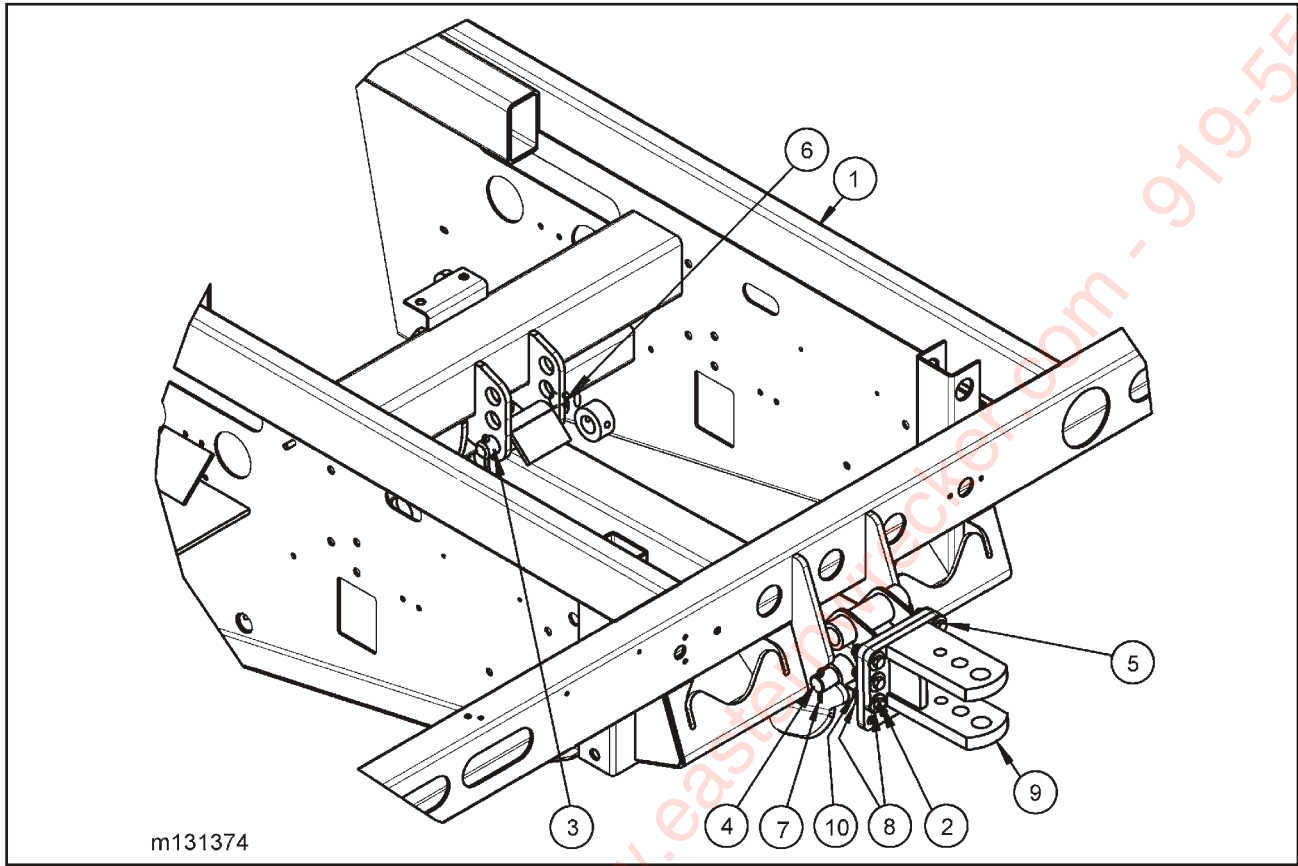

Figure 1-26 2 Ton Pintle Hitch Assembly

2 TON PINTLE HITCH ASSEMBLY

ITEM	PART NO.	DESCRIPTION	QTY.
	131373	HITCH ASSEMBLY, 2 TON PINTLE	
1	123732	FRAME WELDMENT, CL MAIN	REF
2	120581	SCREW, HEX HEAD CAP 1/2-13 X 1-1/4 GR8	4
3	122555	PIN, CYL W/L LIFT	1
4	116034	PIN, DOUBLE HOLE	1
5	131330	HITCH, UNIVERSAL 2 TON	1
6	1-557-010014	PIN, HAIR 1/4	2
7	1-557-010362-63	PIN, COTTER, 1/4 X 2	2
8	1-861-010034-13	WASHER, SPLIT LOCK 1/2	4
9	231-5694	HOOK, PINTLE W/ CHAIN T60 AOL	1