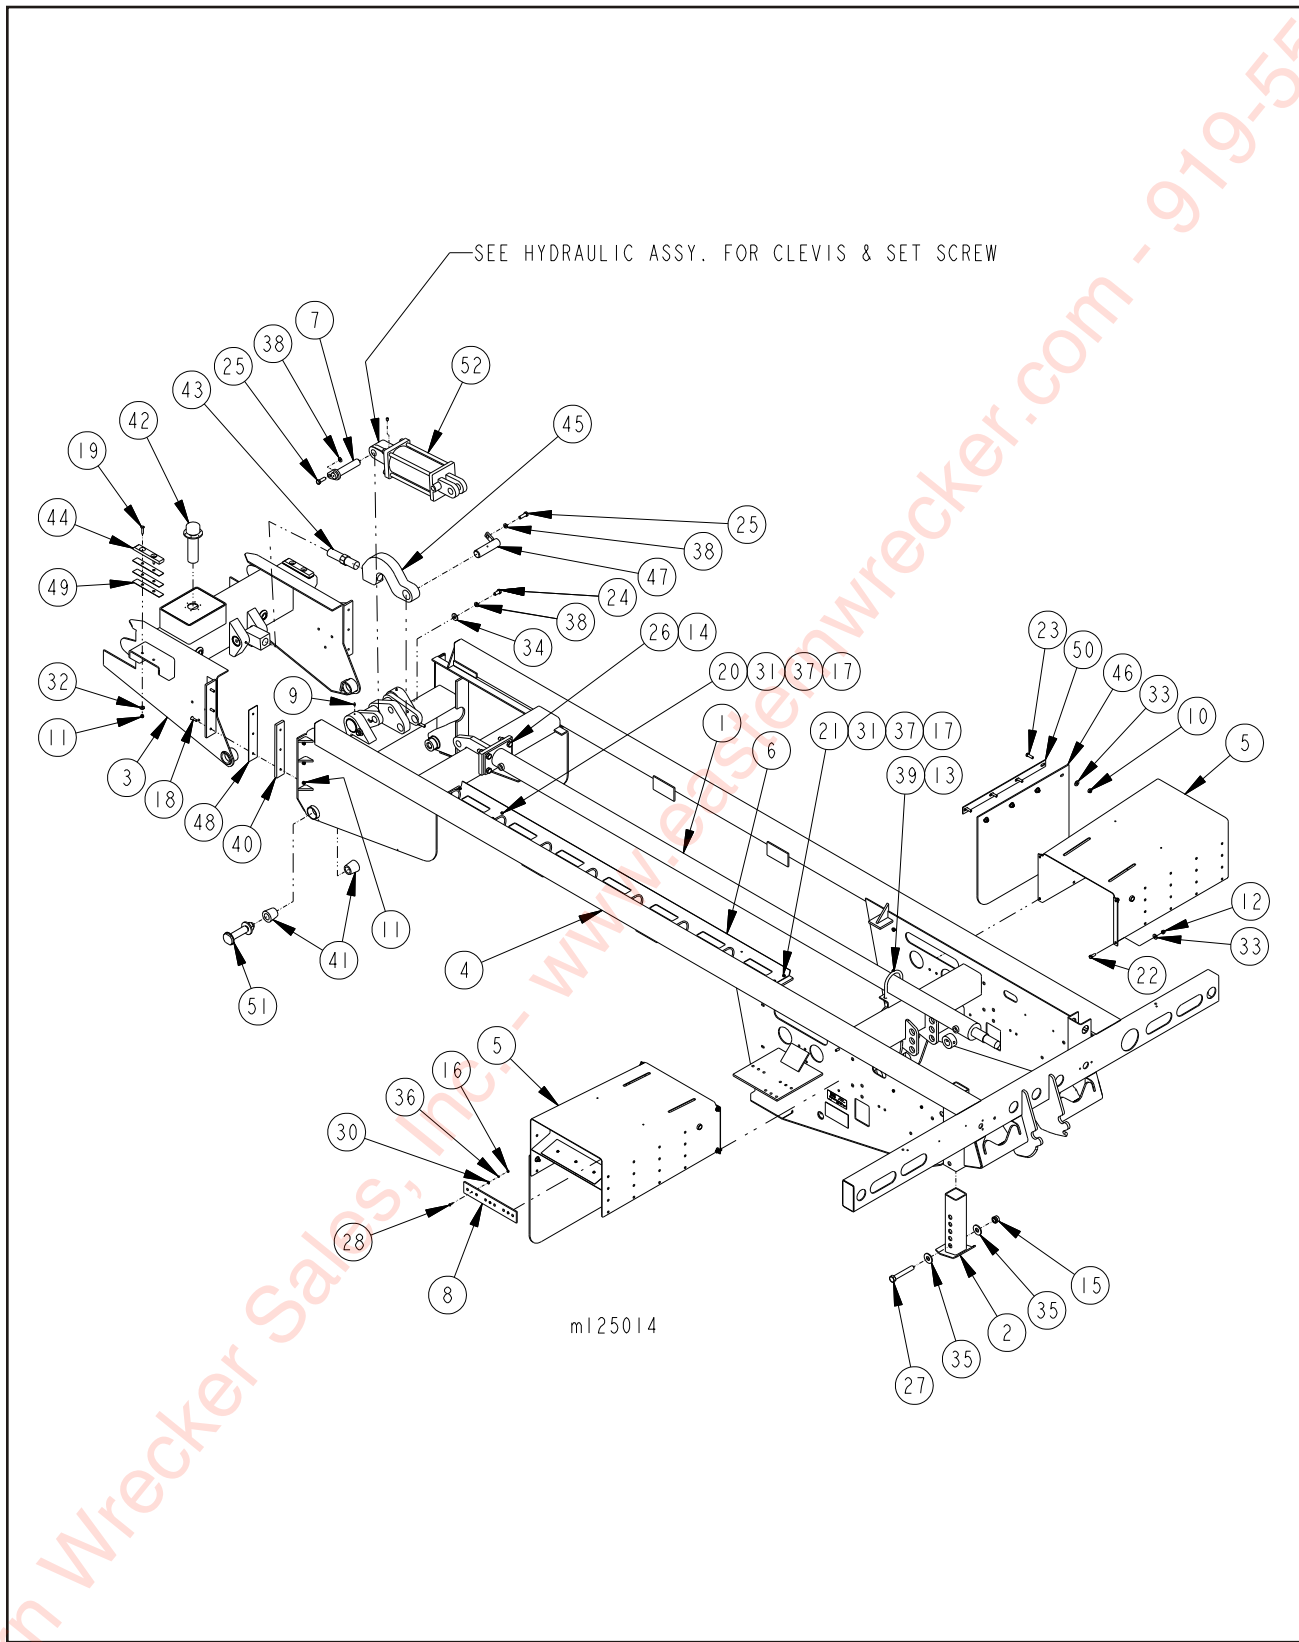

Figure 1-2 Frame Assembly

FRAME ASSEMBLY

ITEM	PART NO.	DESCRIPTION	QTY.
	125014	FRAME ASSEMBLY	
1	122285	CYLINDER, 3 X 108 (SEE PAGE 1-10)	REF
2	122514	TUBE WELDMENT ADJ. SKID	2
3	122922	FRAME WELDMENT, FRONT	1
4	122941	FRAME WELDMENT, MAIN	1
5	122969	COVER, ROD LH/RH WELDMENT	2
6	122980	GUIDE E-CHAIN TRAY	1
7	123012	PIN WELDMENT, CYL TILT MECH	1
8	123082	GUIDE, RODS UHMW	2
9	1-298-010001-1	FITTING, GREASE 1/4-28 STR SHORT	5
10	1-510-010001	NUT, FLANGE LOCK 3/8-16	8
11	1-512-010005-03	NUT, HEX LOCK 5/16-18 GRB	10
12	1-512-010005-05	NUT, HEX LOCK 3/8-16 GRB	4
13	1-512-010005-09	NUT, HEX LOCK 1/2-13 GRB	2
14	1-512-010005-13	NUT, HEX LOCK 5/8-11 GRB	4
15	1-512-010005-15	NUT, HEX LOCK 3/4-10 GRB	2
16	1-512-010007-03	NUT, HEX #10-24 GRB	12
17	1-512-010007-05	NUT, HEX 1/4-20 GRB	8
18	1-654-010034-06	SCREW, HEX SOCKET CTSK 5/16-18 X 1-1/4	6
19	1-654-010034-07	SCREW, HEX SOCKET CTSK 5/16-18 X 1-1/2	4
20	1-654-010047-04	SCREW, HEX HEAD CAP 1/4-20 X 3/4 GR5	2
21	1-654-010047-06	SCREW, HEX HEAD CAP 1/4-20 X 1 GR5	8
22	1-654-010051-05	SCREW, HEX HEAD CAP 3/8-16 X 1 GR5	8
23	1-654-010051-06	SCREW, HEX HEAD CAP 3/8-16 X 1-1/4 GR5	8
24	1-654-010055-01	SCREW, HEX HEAD CAP 1/2-13 X 1 GR5	2
25	1-654-010055-03	SCREW, HEX HEAD CAP 1/2-13 X 1-1/2 GR5	2
26	1-654-010059-07	SCREW, HEX HEAD CAP 5/8-11 X 2-1/2 GR5	4
27	1-654-010061-15	SCREW, HEX HEAD CAP 3/4-10 X 5 GR5	2
28	1-656-010003051	SCREW, RD HEAD MACH #10-24 X 3/4	12
29	1-822-010002	TRIM LOK 3/16 (NOT SHOWN)	9'
30	1-861-010032-04	WASHER, FLAT 3/16	12
31	1-861-010032-07	WASHER, FLAT 1/4W	8
32	1-861-010032-09	WASHER, FLAT 5/16W	4
33	1-861-010032-11	WASHER, FLAT 3/8W	16
34	1-861-010032-15	WASHER, FLAT 1/2W	2
35	1-861-010032-21	WASHER, FLAT 3/4W	4
36	1-861-010034-07	WASHER, SPLIT LOCK #10	12
37	1-861-010034-09	WASHER, SPLIT LOCK 1/4	8
38	1-861-010034-13	WASHER, SPLIT LOCK 1/2	4
39	3-102-010027	U-BOLT, BALL HITCH	1
40	3-146-010003	ARMORITE CUSHION HINGE	2
41	3-150-010006	NYLON BUSHING	4
42	3-162-010001	FILLER-BREATH-STRainer ASSEMBLY	1
43	3-311-011791	ADJUSTMENT ROD	1
44	3-311-012719	NYLATRON BED SUPPORT	2
45	3-311-015434	ARM, RH ASSEMBLY SUPER	1
46	3-485-010001	MUD FLAP 21"	2
47	3-557-010289	PIN, PIVOT ADJUST	1
48	3-684-010002	MOUNTING BAR, CUSHION SHIM	2
49	3-684-010006	SHIM, BED SUPPORT 1/16	6
50	3-762-010017	CLAMP, MUD FLAP	2
51	3-762-010326	RADIUS ROD BOLT SET	2
52	3-242-010050	CYLINDER 5 X 8 TIE ROD (SEE PAGE 1-11)	REF