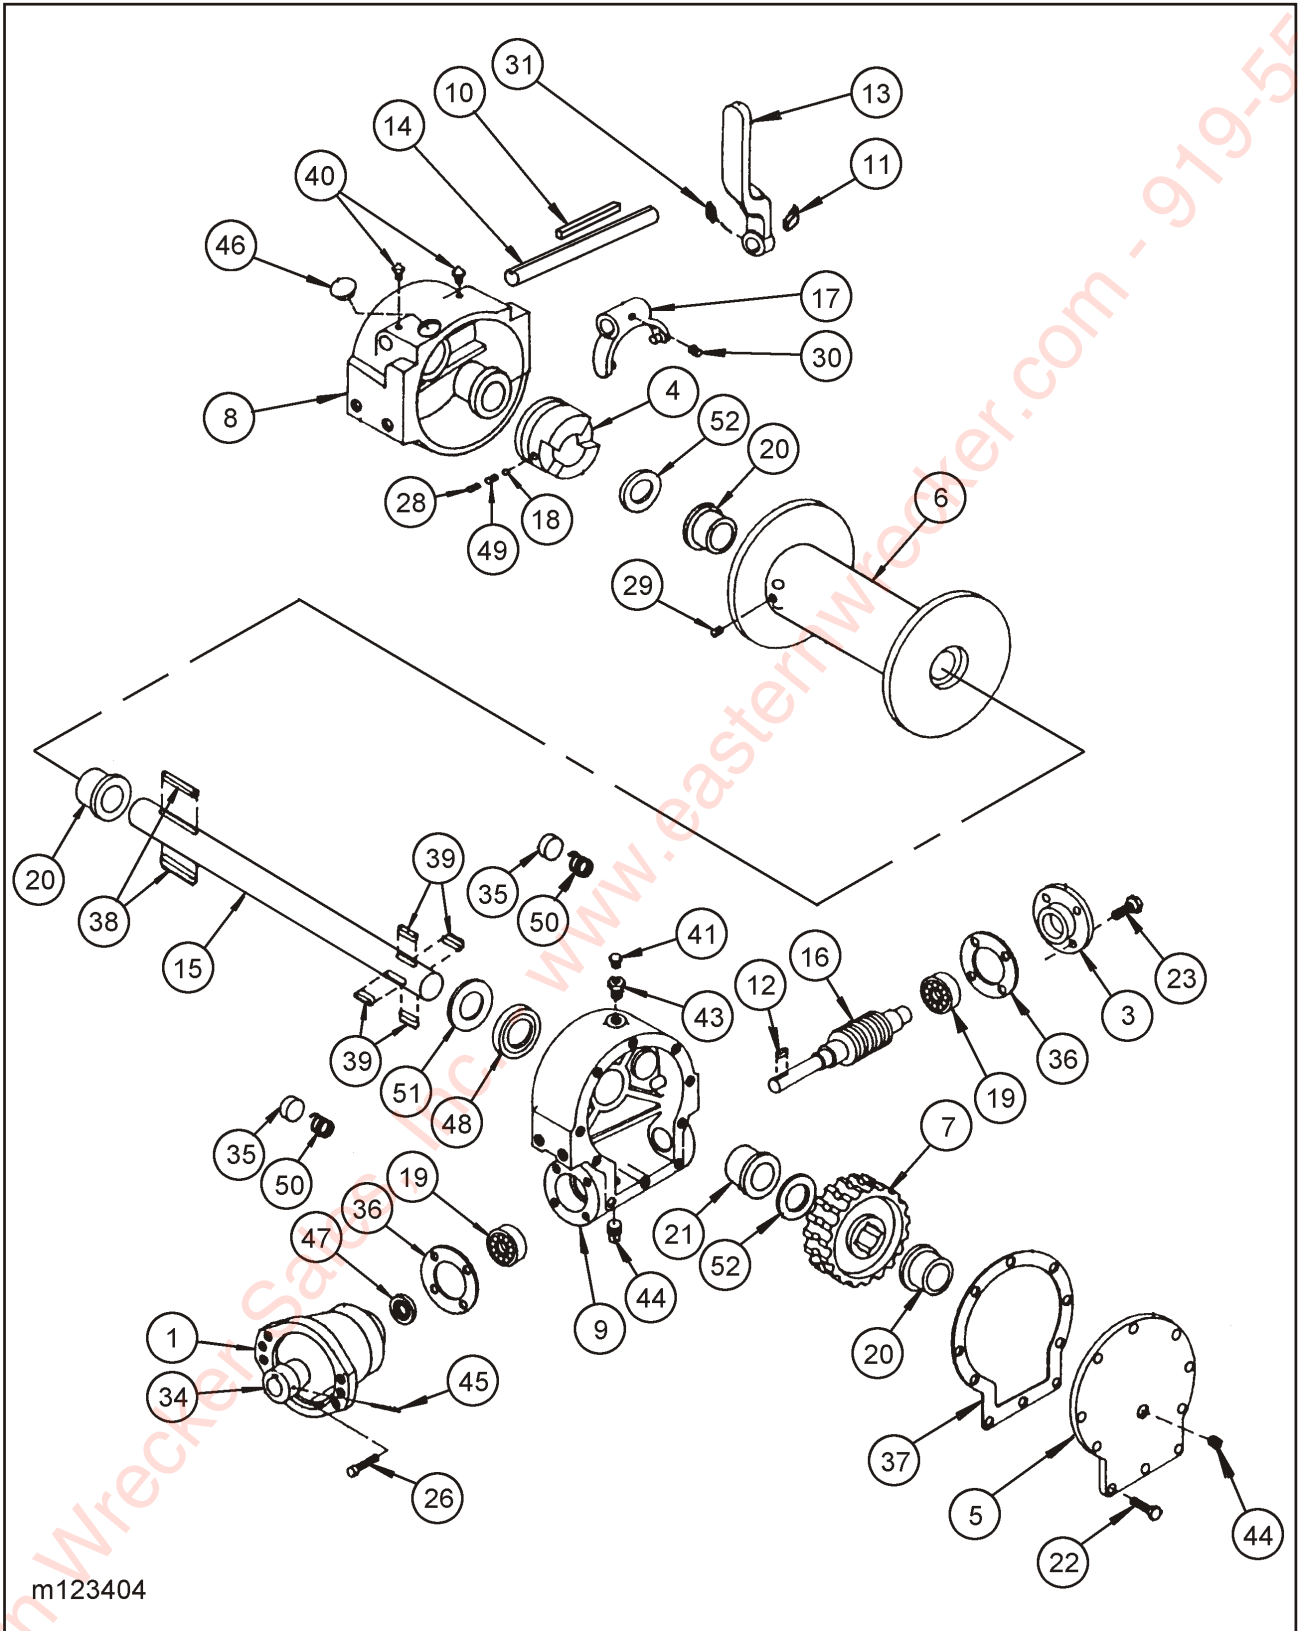

Eastern Wrecker Sales, Inc. - www.easternwrecker.com - 919-553-4038

Figure 1-21 Bed Brackets and Miscellaneous Items

BED BRACKETS AND MISCELLANEOUS ITEMS

ITEM	PART NO.	DESCRIPTION	QTY.
	125016	ALUMINUM BED BRACKETS AND MISCELLANEOUS ITEMS	
	127631	STEEL BED BRACKETS AND MISCELLANEOUS ITEMS	
1	1-511-010001-14	NUT, HEX JAM 1-1/2 12	2
2	1-512-010007-05	NUT, HEX 1/4-20 GRB	4
3	1-654-010047-06	SCREW, HEX HEAD CAP 1/4-20 X 1 GR5 (125016)	2
	1-654-010047-04	SCREW, HEX HEAD CAP 1/4-20 X 3/4 GR5 (127631)	
4	1-654-010051-07	SCREW, HEX HEAD CAP 3/8-16 X 1-1/2 GR5	7
5	1-654-010055-05	SCREW, HEX HEAD CAP 1/2-13 X 2 GR5	6
6	1-654-010059-07	SCREW, HEX HEAD CAP 5/8-11 X 2-1/2 GR5	4
7	1-654-010059-13	SCREW, HEX HEAD CAP 5/8-11 X 4 GR5	4
8	1-861-010034-09	WASHER, SPLIT LOCK 1/4	2
9	1-512-010005-05	NUT, HEX LOCK 3/8-16 GRB	7
10	1-512-010005-09	NUT, HEX LOCK 1/2-13 GRB	6
11	1-512-010005-13	NUT, HEX LOCK 5/8-11 GRB	8
12	1-861-010032-07	WASHER, FLAT 1/4W	4
13	1-861-010032-11	WASHER, FLAT 3/8W	2
14	1-861-010032-15	WASHER, FLAT 1/2W	6
15	1-861-010032-19	WASHER, FLAT 5/8W	12
16	122482	SUPPORT, NYLATRON FRONT BED	2
17	122984	STOP, ALUMINUM BED TILT (125016)	1
	123522	STOP, STEEL BED TILT (127631)	1
18	123277	BRACKET, SUPPORT E-CHAIN END (125016)	1
19	123279	ANCHOR, SUPPORT FRONT BED	2
20	123282	SUPPORT WELDMENT, FRONT BED	1
21	123529	ANCHOR, SUPPORT FRONT BED BOTTOM	2
22	3-014-010129	ANCHOR, CYLINDER BED BOLT-ON (125016)	1
	3-014-010186	ANCHOR, CYLINDER BED BOLT-ON STEEL (127631)	1
23	3-181-010007	HOSE CLAMP, TOP PLATE (125016)	5
24	3-181-010008	BOTTOM HOSE CLAMP (125016)	5