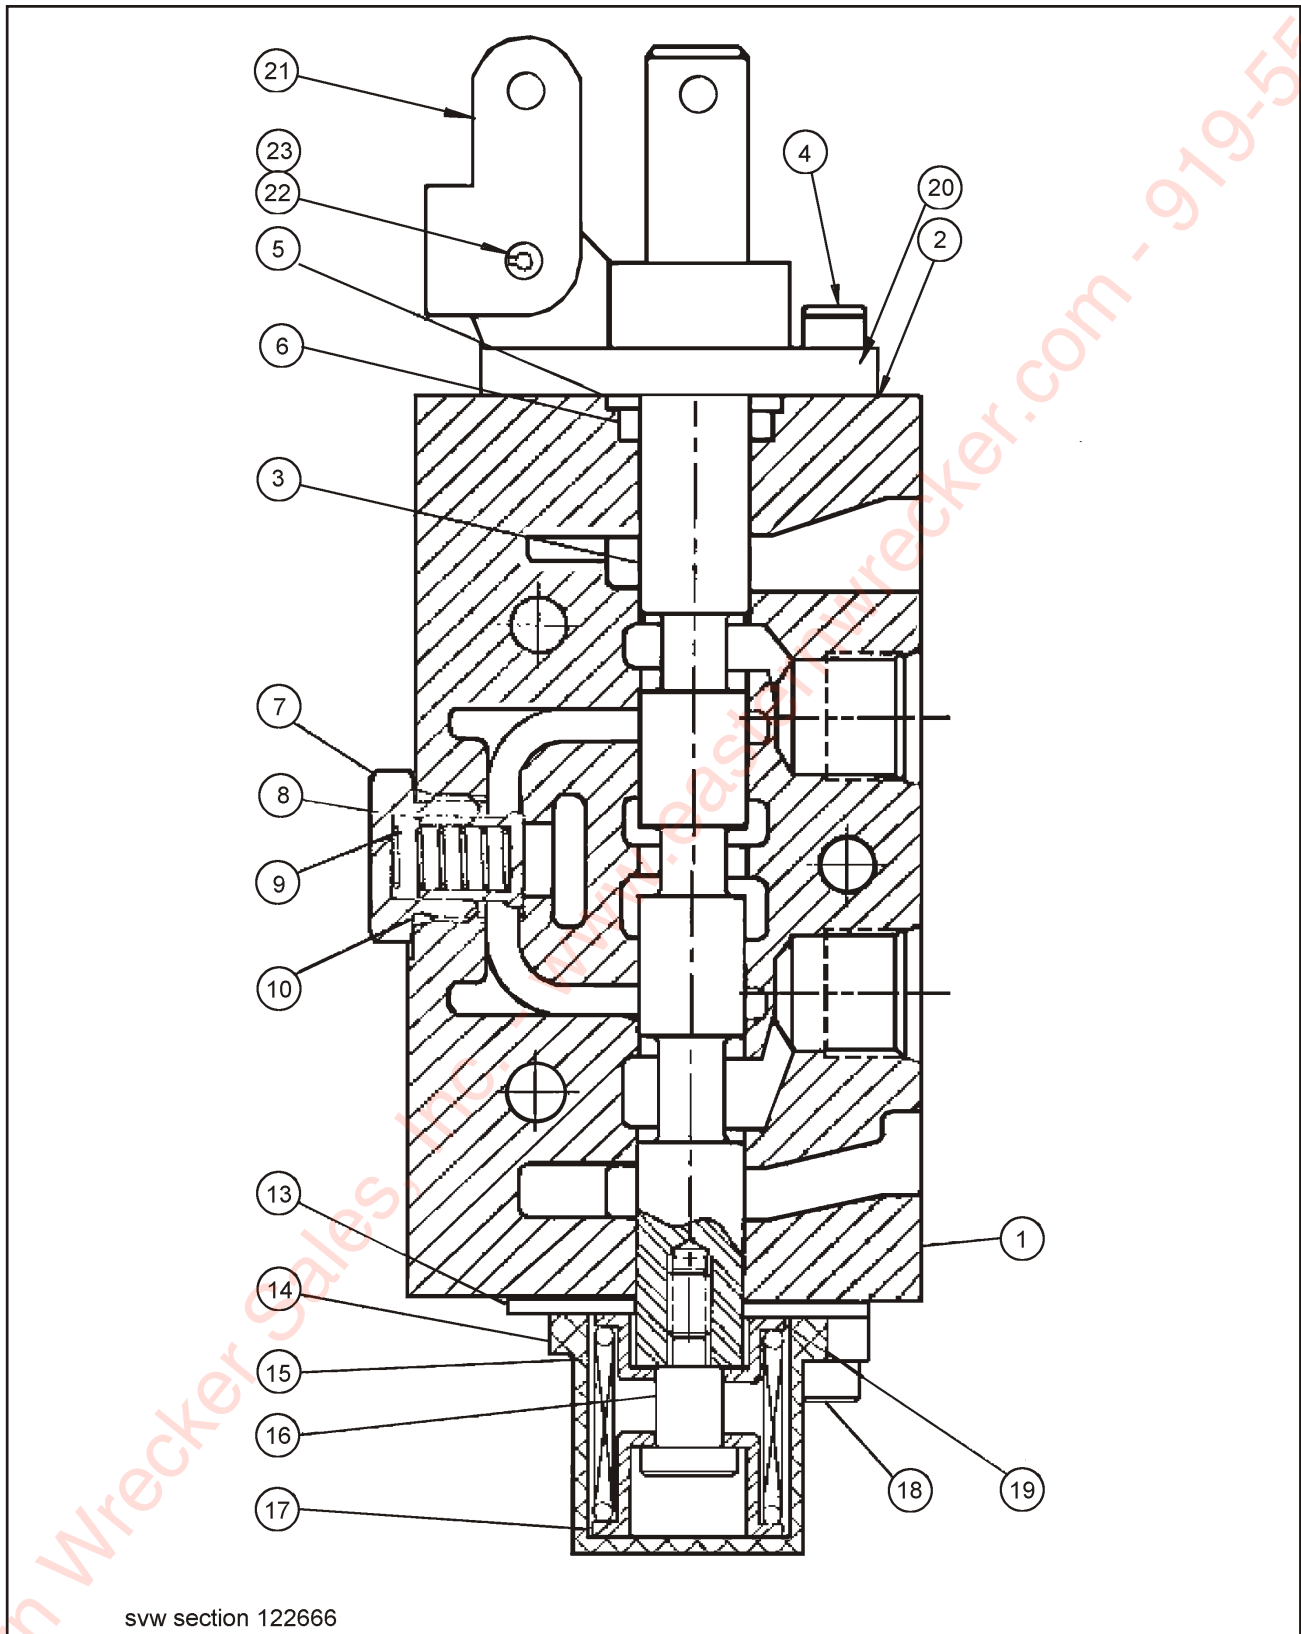

Eastern Wrecker Sales, Inc. - www.easternwrecker.com - 919-553-4038

Figure 1-9 Valve Assembly, Six Spool

SIX SPOOL VALVE, WORK SECTIONS

ITEM	PART NO.	DESCRIPTION	QTY
	SVW2BA2	WORK SECTION	
1	----	VALVE BODY	1
2	660580004	O-RING KIT	1
3	----	SPOOL	1
4	170003017	CAP SCREW	2
5	670500045	SPOOL BACKUP WASHER	2
6	240000208	O-RING	2
7	671600049	LOAD CHECK PLUG	1
8	670100008	LOAD CHECK POPPET	1
9	670300029	LOAD CHECK SPRING	1
10	240000908	O-RING	1
11	240000018	O-RING (NOT SHOWN)	1
12	240000021	O-RING (NOT SHOWN)	2
13	670500044	RETAINER PLATE	2
14	671400033	END CAP	1
15	670300030	SPRING	1
16	671400078	ADAPTER	1
17	671400076	OUTER STOP CUP	1
18	170003008	CAP SCREW	2
19	671400077	INNER STOP CUP	1
20	671400040	CLEVIS	1
21	670500047	LINK	1
22	671700014	CLEVIS PIN	1
23	220001512	COTTER PIN	1