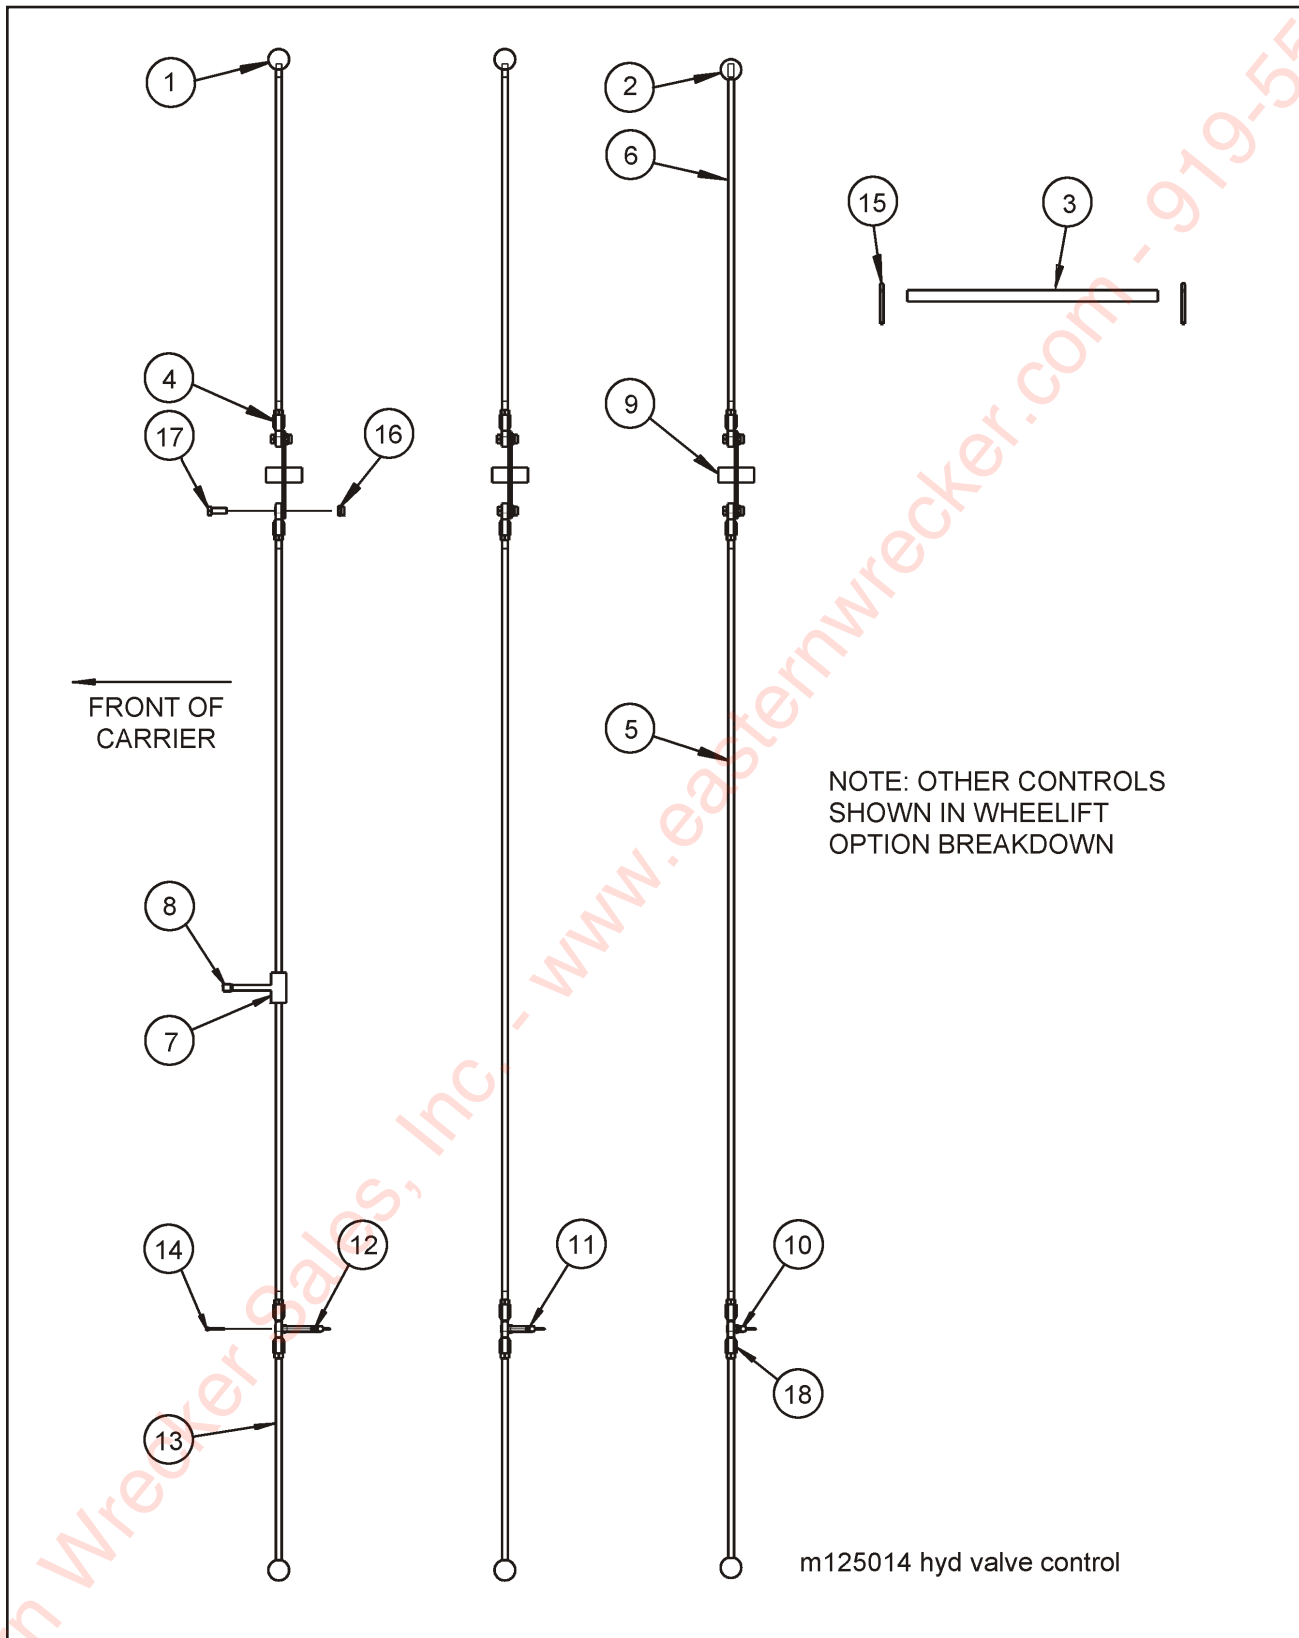

Figure 1-5 Hydraulic Valve Control Assembly

HYDRAULIC VALVE CONTROL ASSEMBLY

ITEM	PART NO.	DESCRIPTION	QTY.
	125014	FRAME ASSEMBLY	
1	95	KNOB	4
2	122906	BALL KNOB 1-3/8 RED W/ 3/8-24	2
3	123081	ROD NYLATRON 3/8 RD X 16-5/8	1
4	123717	ROD END, BALL JOINT 3/8	12
5	123745	ROD, CONTROL MIDDLE	3
6	123746	ROD, CONTROL RH	3
7	123801	STOP, TUBE HYD TILT	1
8	123802	STOP, ROD HYD TILT	1
9	123881	CONTROL WELDMENT ROD RH	3
10	123932	HANDLE, VALVE CONTROL CENTER	1
11	123933	HANDLE, VALVE CONTROL 2CD	1
12	123934	HANDLE, VALVE CONTROL OUTER	1
13	123935	ROD, CONTROL LH	3
14	1-557-010362-20	PIN, COTTER 3/32 X 1	12
15	1-557-010362-63	PIN, COTTER 1/4 X 2	2
16	1-512-010005-05	NUT, HEX LOCK 3/8-16 GRB	6
17	1-654-010051-05	SCREW, HEX HEAD CAP 3/8-16 X 1 GR5	6
18	3/8-24HFN	NUT, HEX FLANGE 3/8-24	12