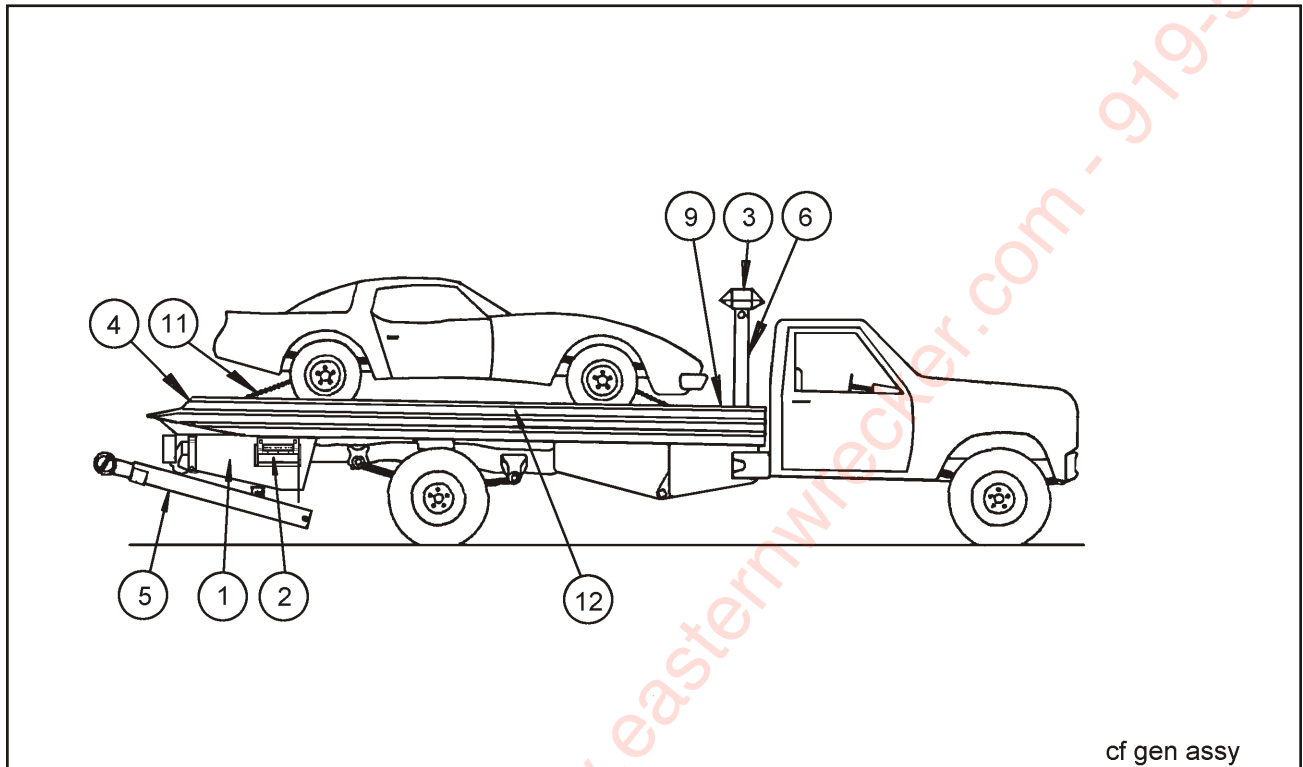

**TWO TON
CENTERFOLD
PARTS MANUAL**

**1900 North Street
Marysville, KS 66508
(785)562-5381**

ILLUSTRATED PARTS LIST

1

cf gen assy

Figure 1-1 General Assembly

GENERAL ASSEMBLY

ITEM	PART/PAGE NO.	DESCRIPTION	QTY.
1	1-2 - 1-5	FRAME ASSEMBLIES	1
2	1-6 - 1-15	HYDRAULIC ASSEMBLIES	1
3	1-16 - 1-19	ELECTRICAL ASSEMBLY	1
4	1-20 - 1-23	BED ASSEMBLIES	1
5	1-24 - 1-31	WHEELIFT ASSEMBLIES	1
6	1-32 - 1-33	BULKHEAD ASSEMBLY	1
7	1-34 - 1-35	WET KIT FOR PTO (NOT SHOWN)	1
8	1-36 - 1-37	BED BRACKETS AND MISC. ITEMS (NOT SHOWN)	1
9	1-38 - 1-41	WINCH ITEMS	1
10	1-42	PTO PUMP ASSEMBLY (NOT SHOWN)	1
11	1-43 - 1-53	HITCH, SIDERAIL, TIE DOWN, AND TOOLBOX ASSEMBLIES	1
12	1-54 - 1-55	DECAL INSTALLATION	1
*13	3-482-010107	MOUNT, PTO CABLE	1
	124858	SUPPORT, AIR SHIFT PTO UNIV	1
*14	1-861-010032-09	WASHER, FLAT 5/16W	4
*15	5/16-24 HFLN	NUT, HEX LOCK 5/16-24	4
	1-512-010005-03	NUT, HEX LOCK 5/16-18 GRB	4
*16	5/16-24X1 CS	SCREW, HEX HEAD CAP 5/16-24 X 1 GR5	4
	1-654-010049-05	SCREW, HEX HEAD CAP 5/16-18 X 1 GR5	4