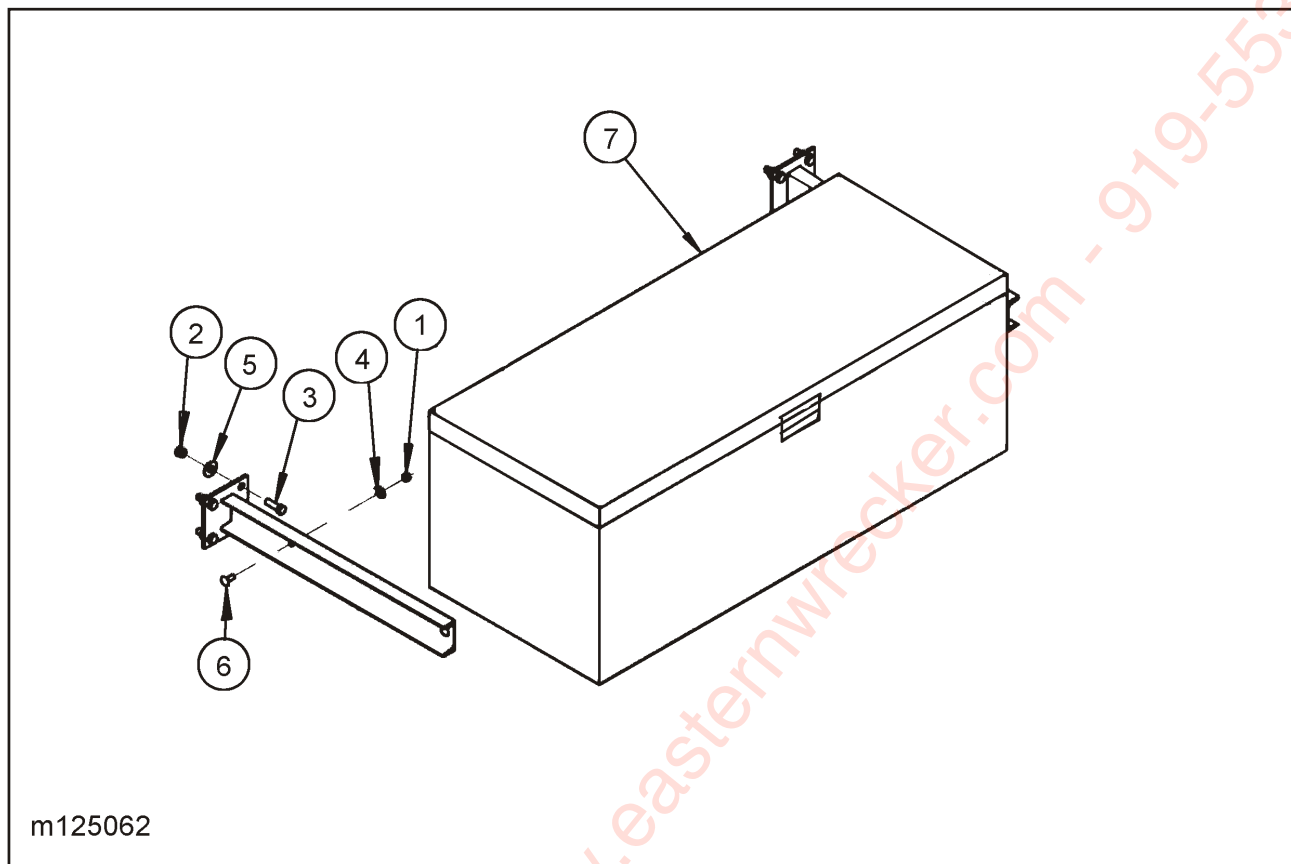

Figure 1-33 Bolt-on Hook Tie Down Kit

BOLT-ON HOOK TIE DOWN KIT

ITEM	PART NO.	DESCRIPTION	QTY.
	123300	BOLT-ON HOOK TIED DOWN KIT	
1	1-512-010005-09	NUT, HEX LOCK 1/2-13 GRB	4
2	1-654-010055-03	SCREW, HEX HEAD CAP 1/2-13 X 1-1/2 GR5	4
3	1-861-010032-14	WASHER, FLAT 1/2N	4
4	123057	HOOK, TIE DOWN BOLT-ON	1
5	123058	PLATE, BACK-UP HOOK TIE DOWN	1