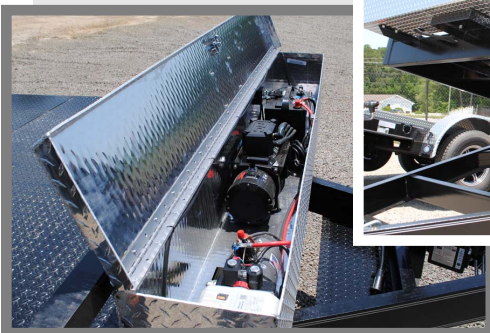

EASTERN WRECKER SALES

13401 US 70 BUS HWY WEST, CLAYTON, NC 27520 — 919-553-4038
WWW.EASTERNWRECKER.COM

TRAX SELF CONTAINED
HYDRAULIC SPEED TILT TRAILER
24ft Diamond Decking, 12v Battery,
Solar Charger, 9500lb SuperWinch,
Cable Roller Guide, 6000lb Dexter
axles w/brakes, 9900lb GVWR,
Removable Diamond Aluminum
Fenders, 14 D-Rings, LEDs, 15inch
Wheels, 12degree Load Angle, Safety
Chains, Breakaway Connection, 7-way
Electrical Connector, Diamond
Aluminum Toolbox, Pivot Mount
Trailer Jack